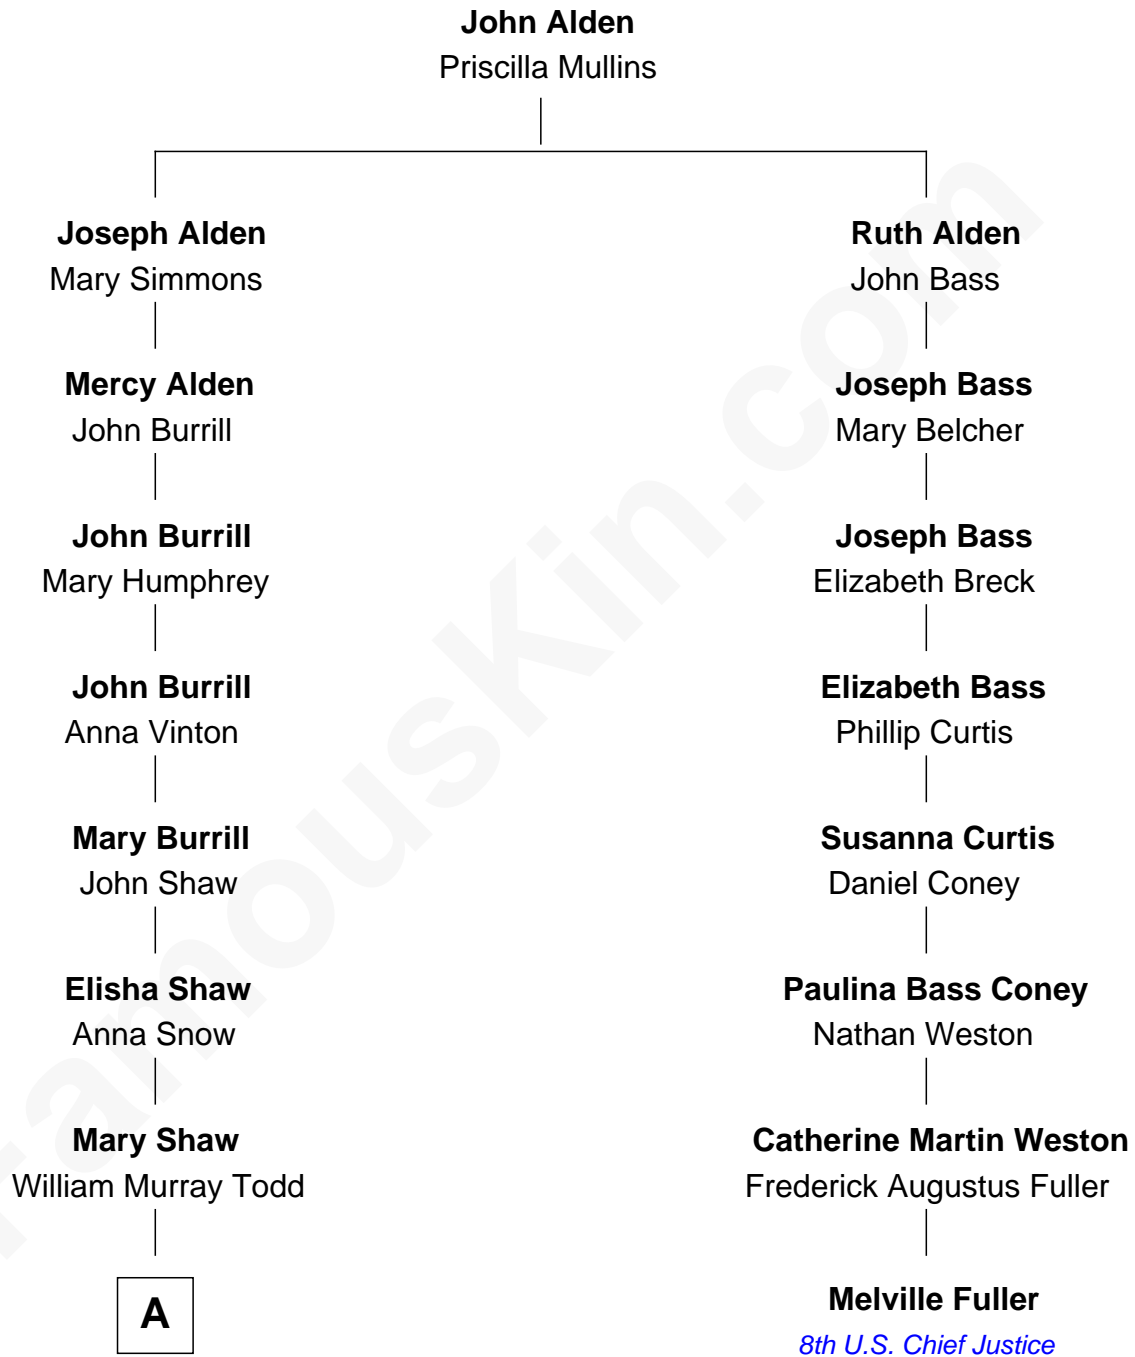

# FamousKin.com Relationship Chart of

**Tamsin Todd**

*CEO, Findmypast*

7th cousin 3 times removed of

**Melville Fuller**

*8th Chief Justice of the U.S. Supreme Court*

FamousKin.com