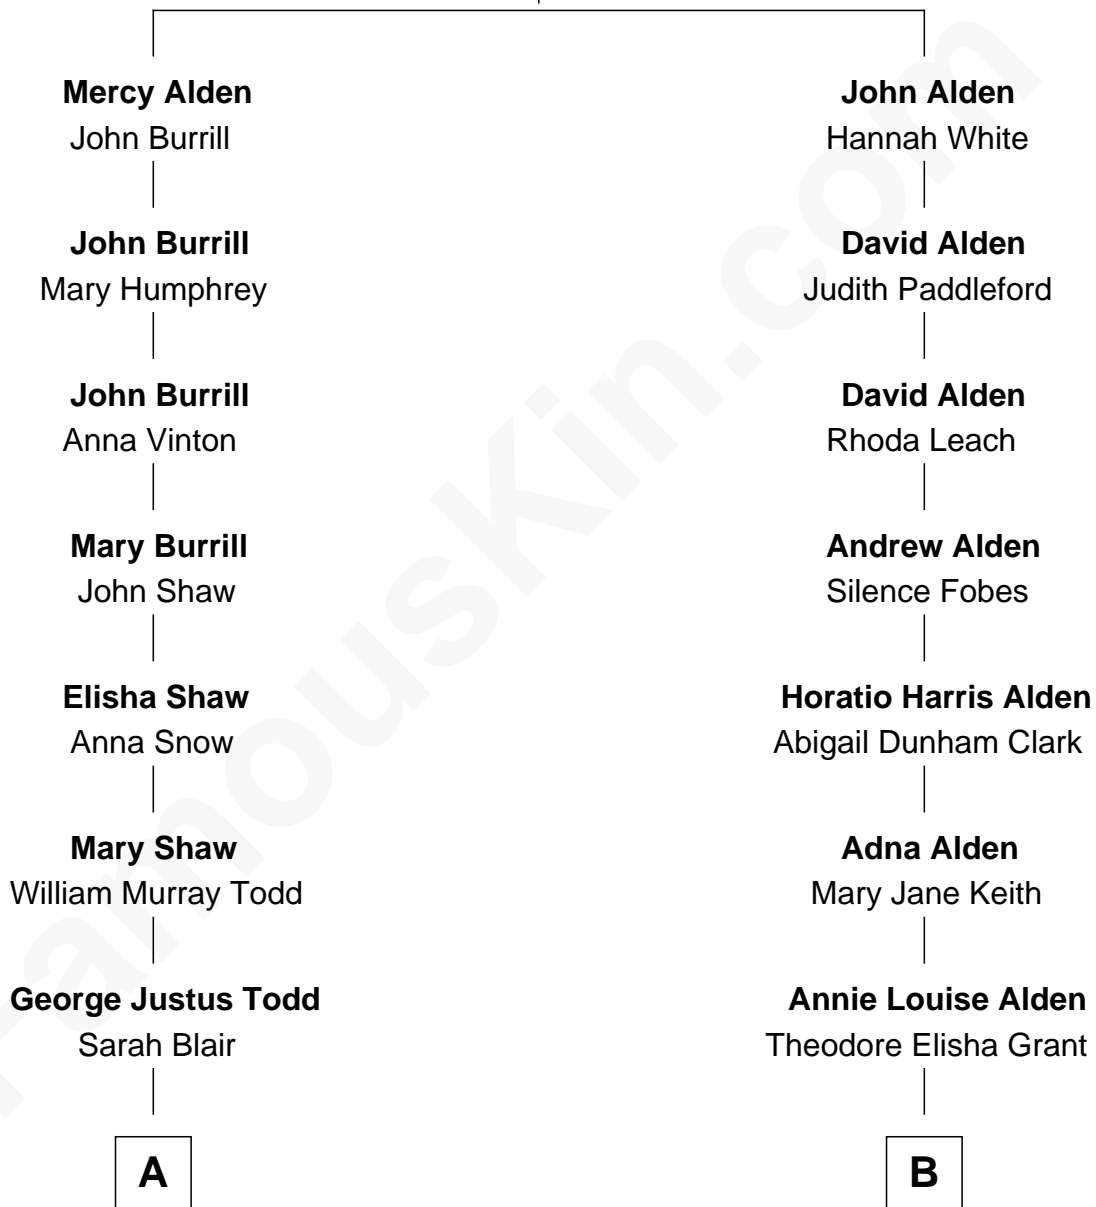

FamousKin.com Relationship Chart of

Tamsin Todd

CEO, Findmypast

9th cousin 1 time removed of

Arthur Gregg Sulzberger

New York Times Publisher

Joseph Alden

Mary Simmons

FamousKin.com