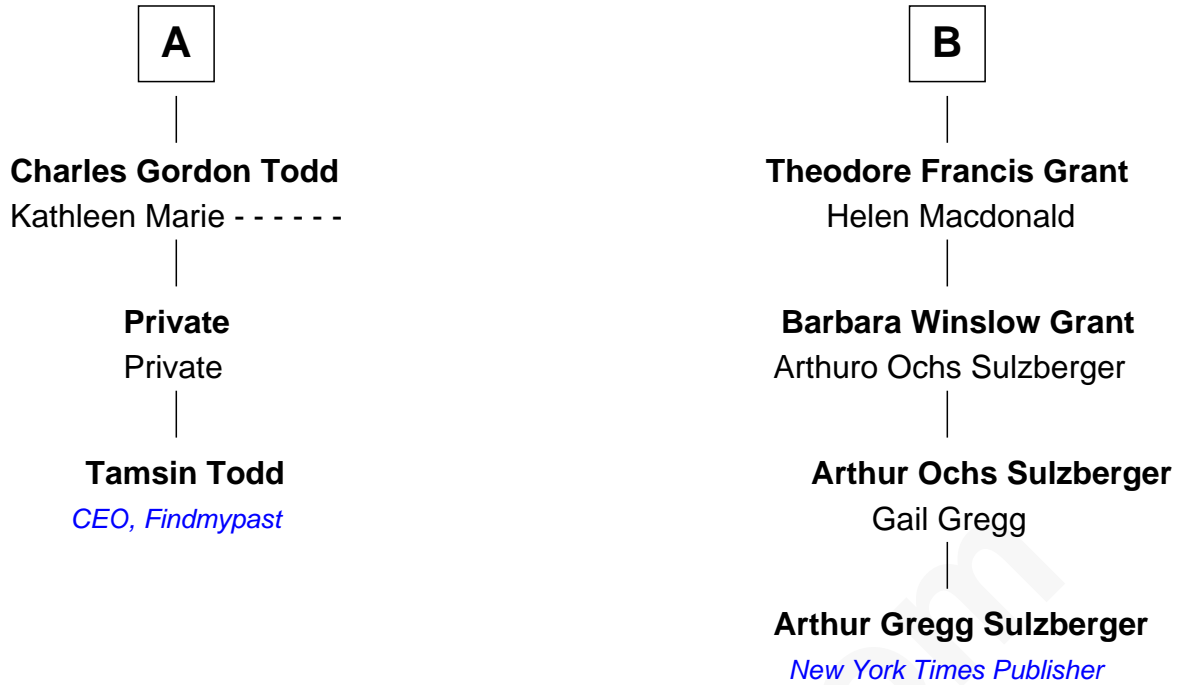

FamousKin.com Relationship Chart of

Tamsin Todd

CEO, Findmypast

9th cousin 1 time removed of

Arthur Gregg Sulzberger

New York Times Publisher

Joseph Alden

Mary Simmons

FamousKin.com