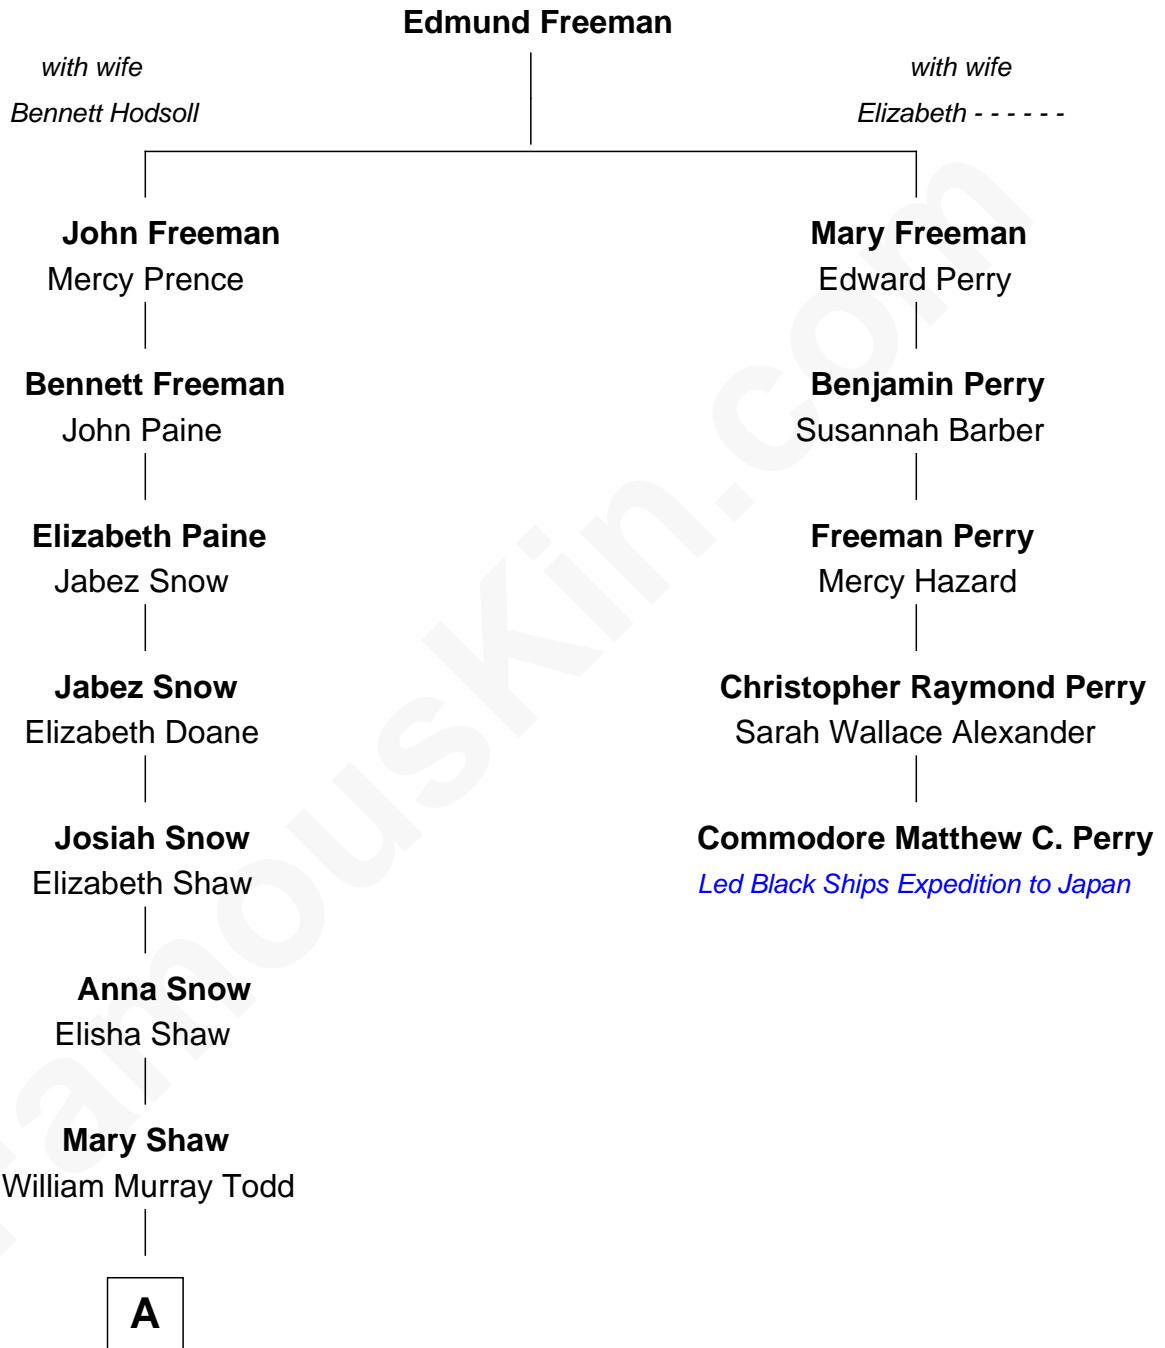

FamousKin.com Relationship Chart of

Tamsin Todd

CEO, Findmypast

4th cousin 6 times removed of

Commodore Matthew C. Perry

Led Black Ships Expedition to Japan

FamousKin.com