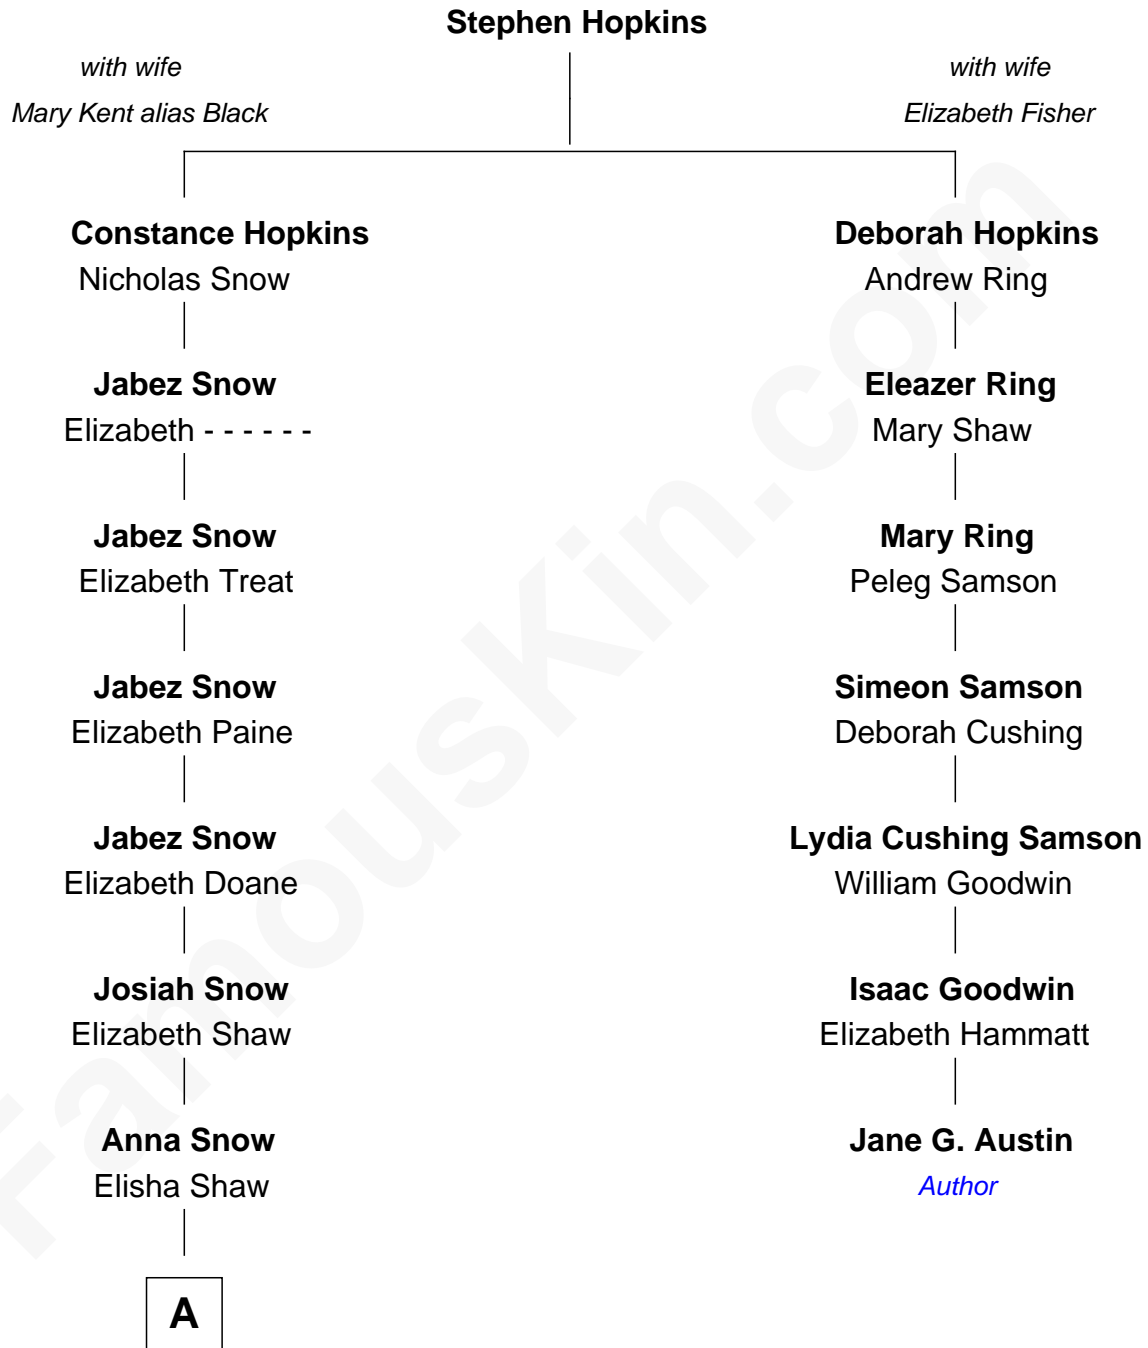

FamousKin.com Relationship Chart of

Tamsin Todd

CEO, Findmypast

6th cousin 5 times removed of

Jane G. Austin

Author

FamousKin.com