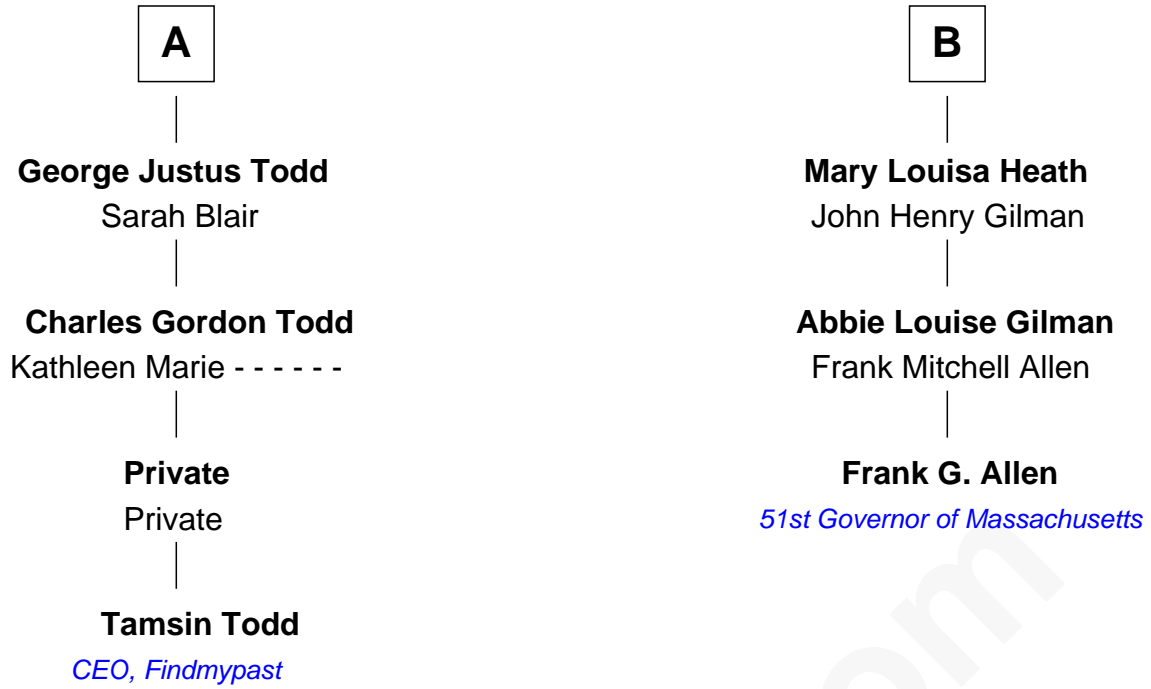

FamousKin.com Relationship Chart of

Tamsin Todd

CEO, Findmypast

9th cousin 1 time removed of

Frank G. Allen

51st Governor of Massachusetts

FamousKin.com