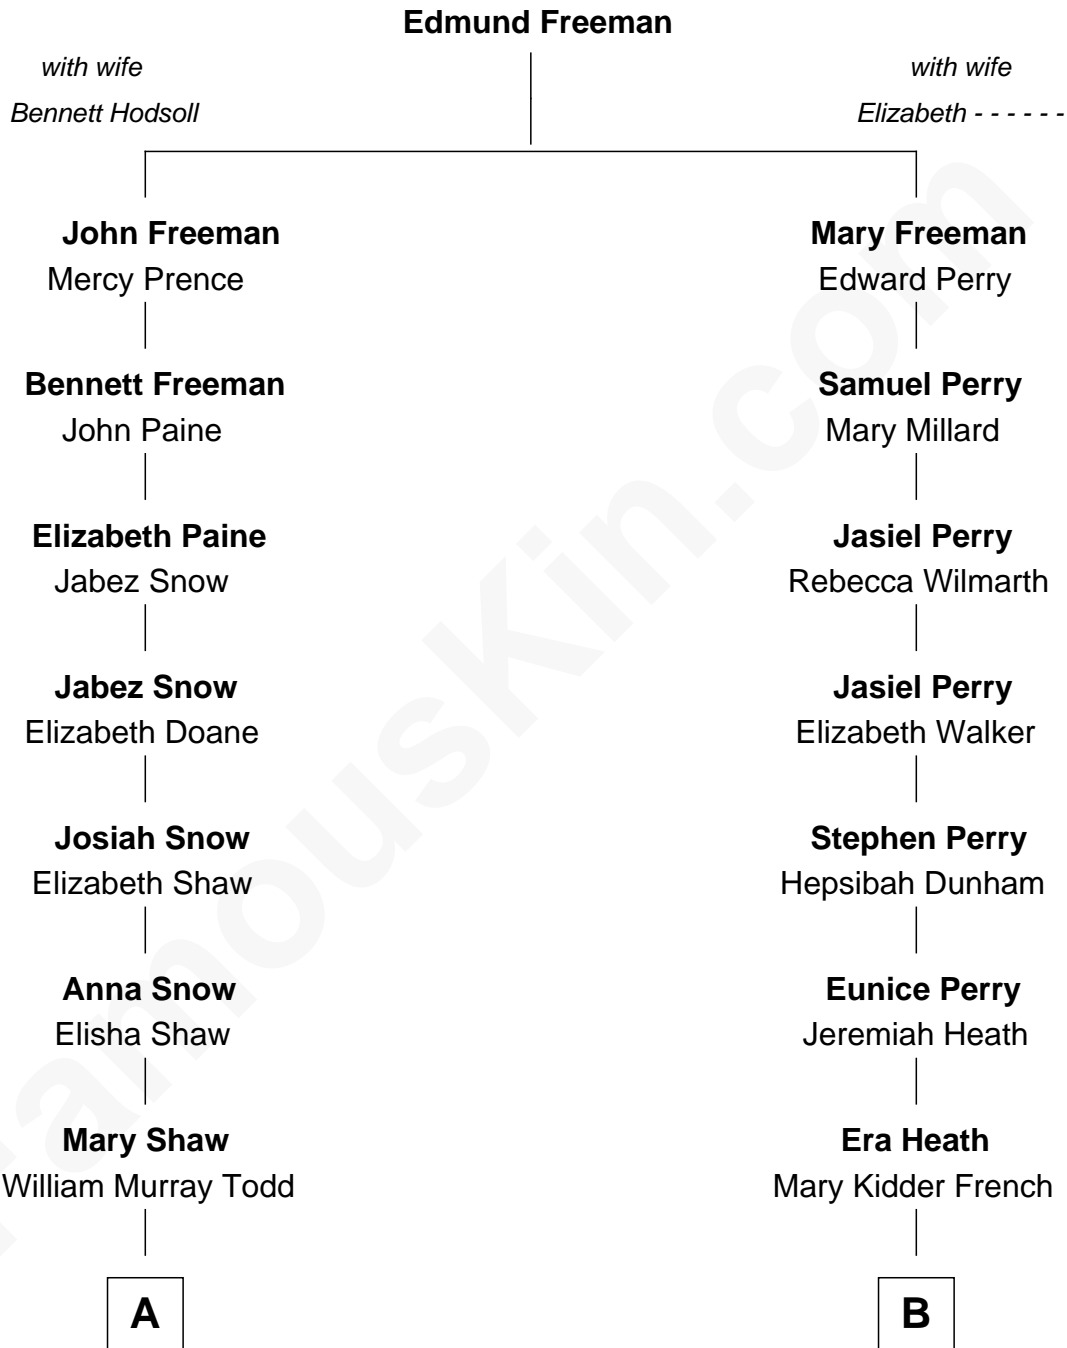

FamousKin.com Relationship Chart of

Tamsin Todd

CEO, Findmypast

9th cousin 1 time removed of

Frank G. Allen

51st Governor of Massachusetts

FamousKin.com