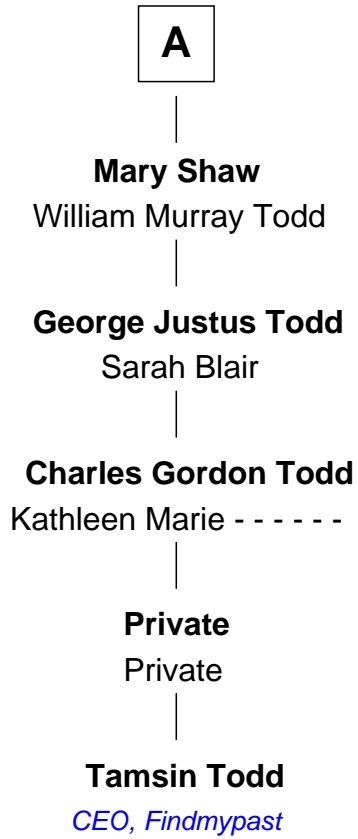

FamousKin.com Relationship Chart of

Tamsin Todd

CEO, Findmypast

6th cousin 5 times removed of

Lizzie Doten

American Poet

Stephen Hopkins

*with wife
Mary Kent alias Black*

John Doty

Jabez Snow

Elizabeth Treat

Samuel Doty

Mercy Cobb

Jabez Snow

Elizabeth Paine

Samuel Doty

Mary Cook

Jabez Snow

Elizabeth Doane

Samuel Doten

Eunice Robbins

Josiah Snow

Elizabeth Shaw

Samuel Doten

Rebecca Bradford

Anna Snow

Elisha Shaw

Lizzie Doten

American Poet

A

FamousKin.com