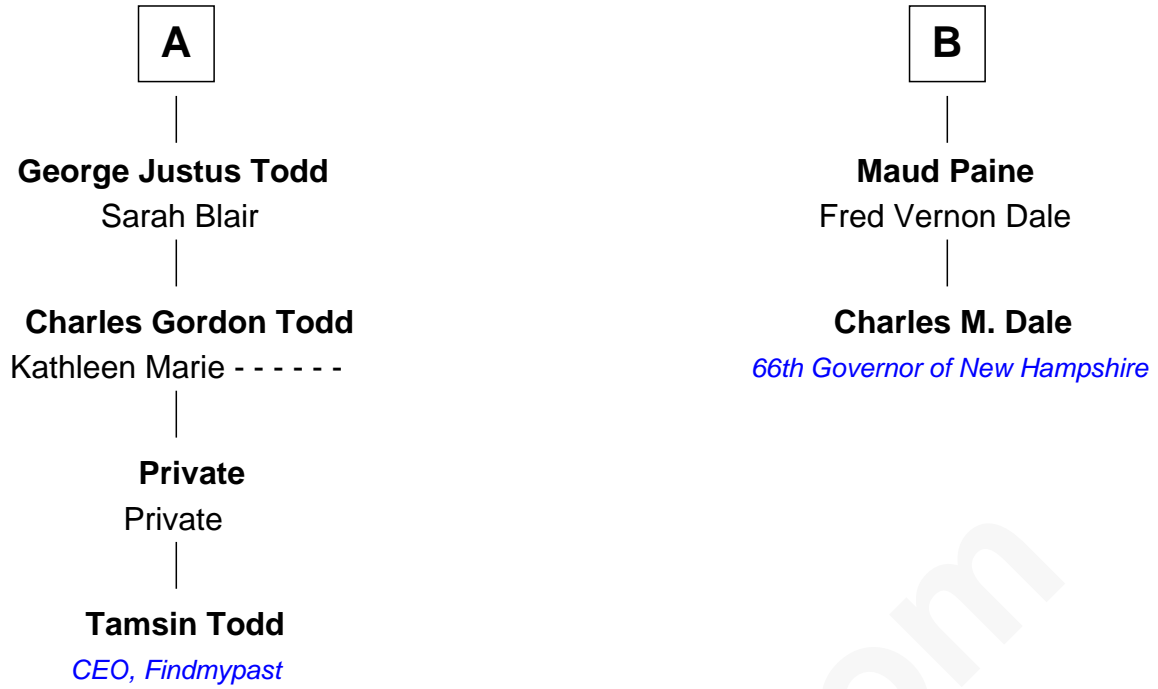

# FamousKin.com Relationship Chart of

**Tamsin Todd**

*CEO, Findmypast*

8th cousin 2 times removed of

**Charles M. Dale**

*66th Governor of New Hampshire*

FamousKin.com