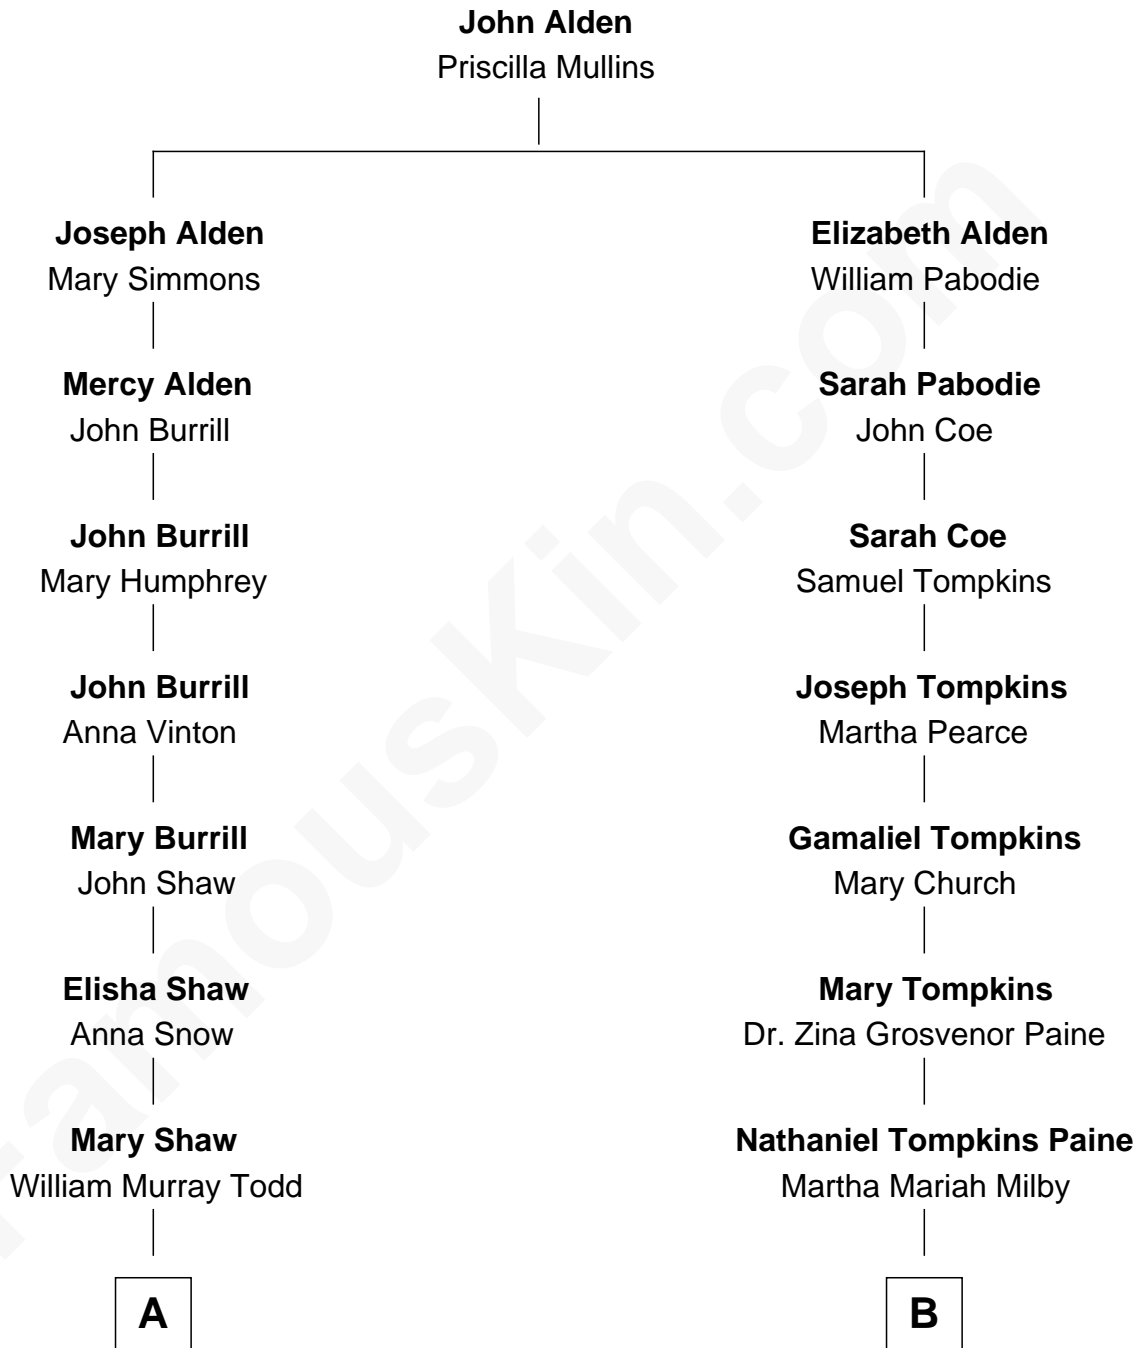

# FamousKin.com Relationship Chart of

**Tamsin Todd**

*CEO, Findmypast*

8th cousin 2 times removed of

**Charles M. Dale**

*66th Governor of New Hampshire*

FamousKin.com