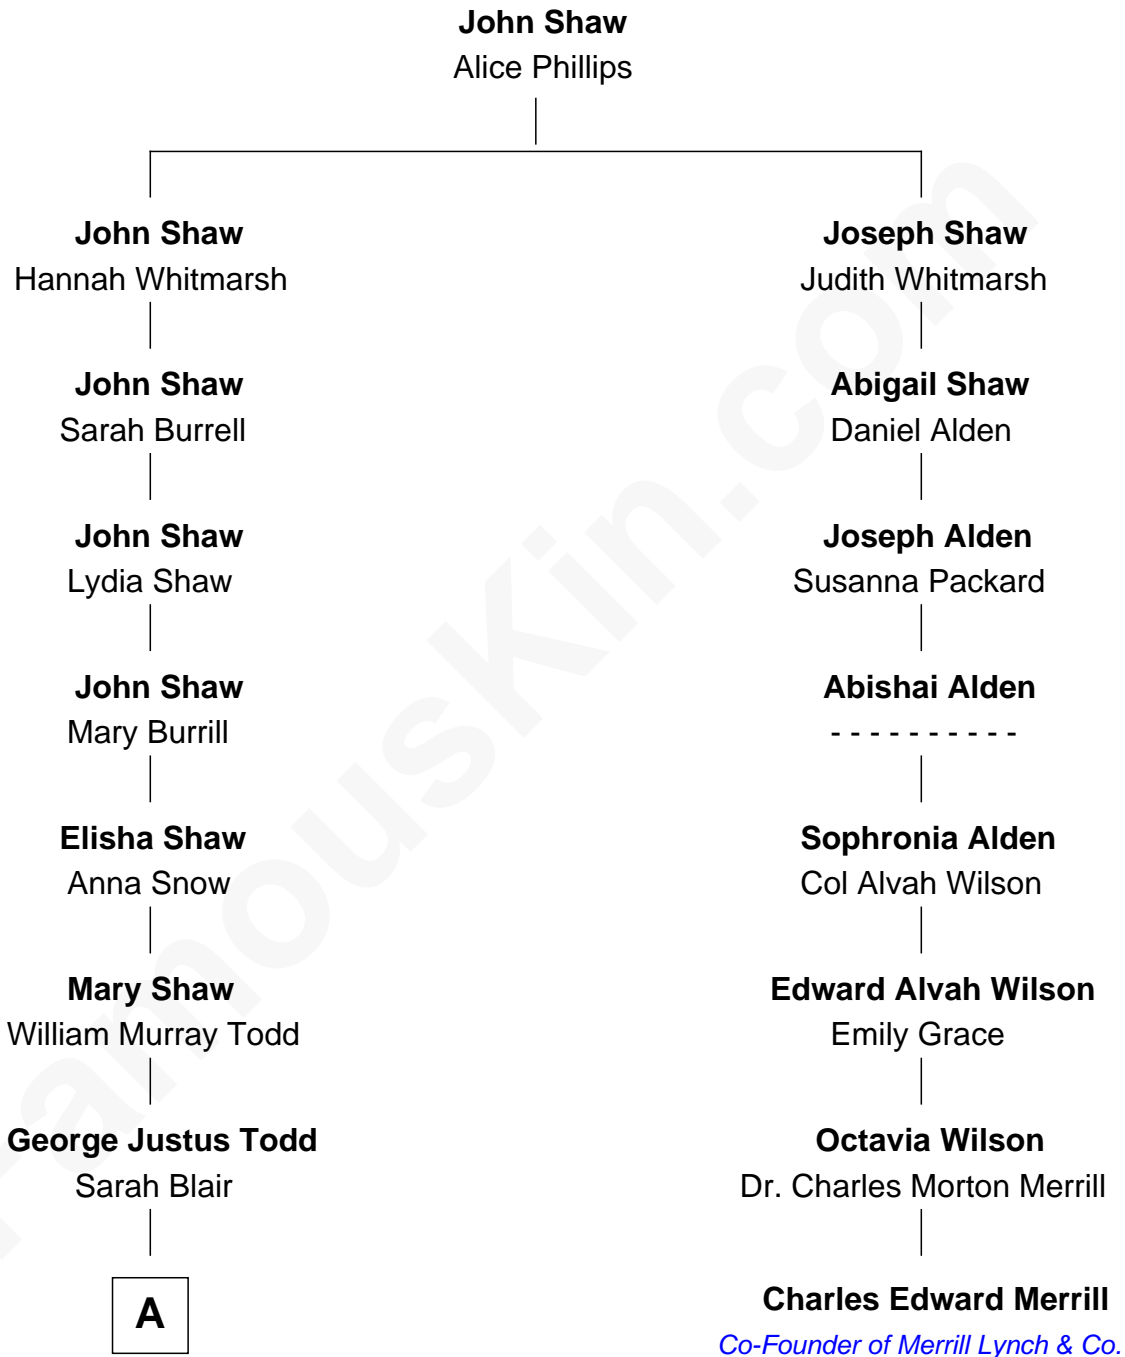

FamousKin.com Relationship Chart of

Tamsin Todd

CEO, Findmypast

7th cousin 2 times removed of

Charles Edward Merrill

Co-Founder of Merrill Lynch & Company

FamousKin.com