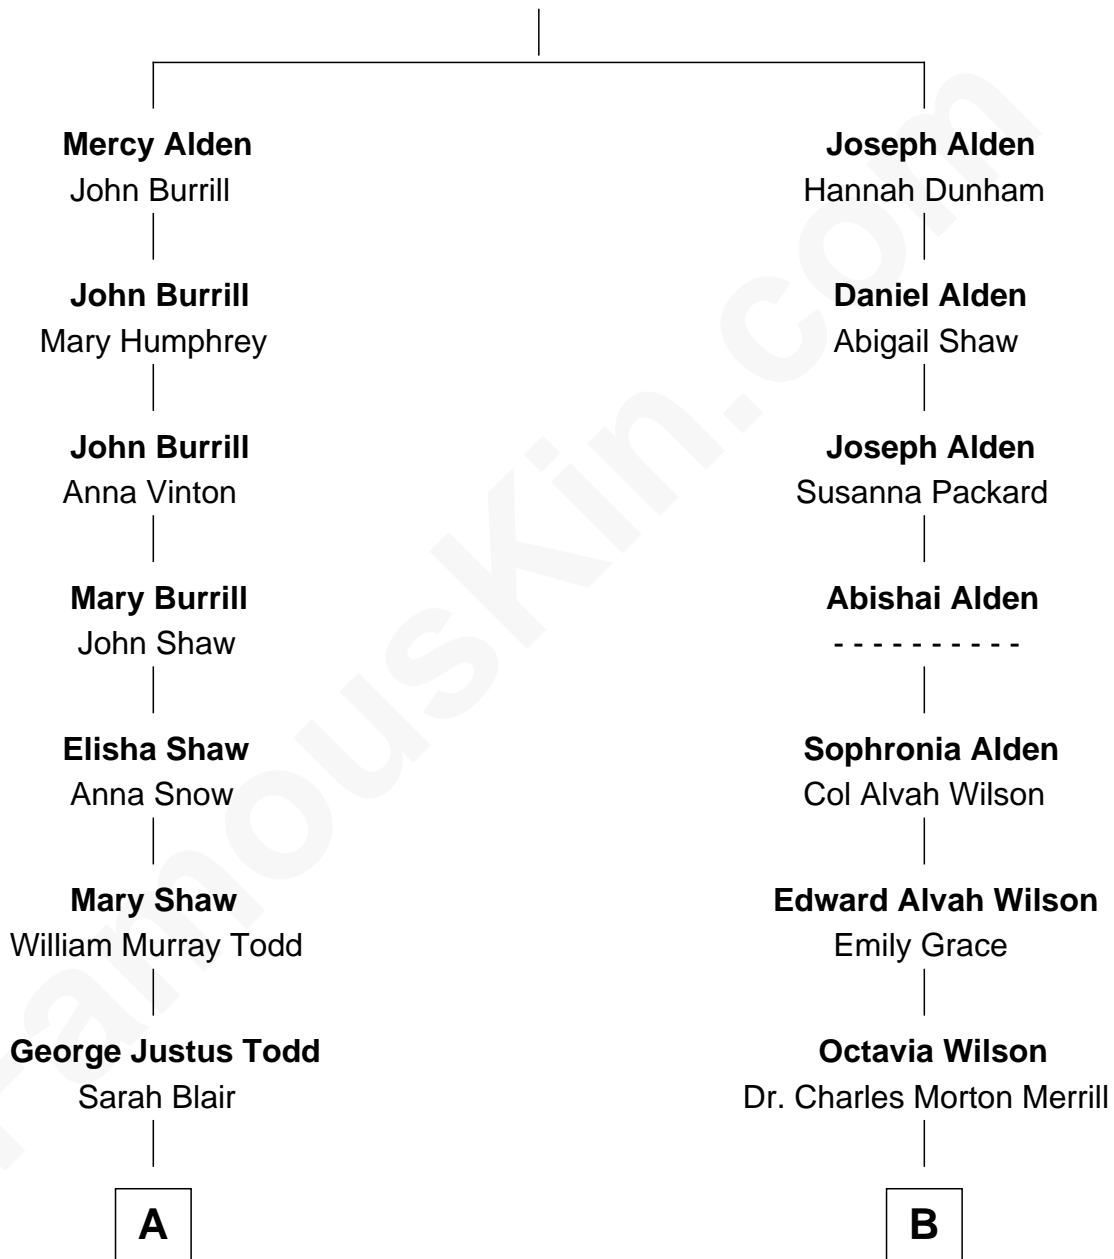

# FamousKin.com Relationship Chart of

**Tamsin Todd**

CEO, Findmypast

8th cousin 1 time removed of

**James Merrill**

Pulitzer Prize Winning Poet

**Joseph Alden**

Mary Simmons

FamousKin.com