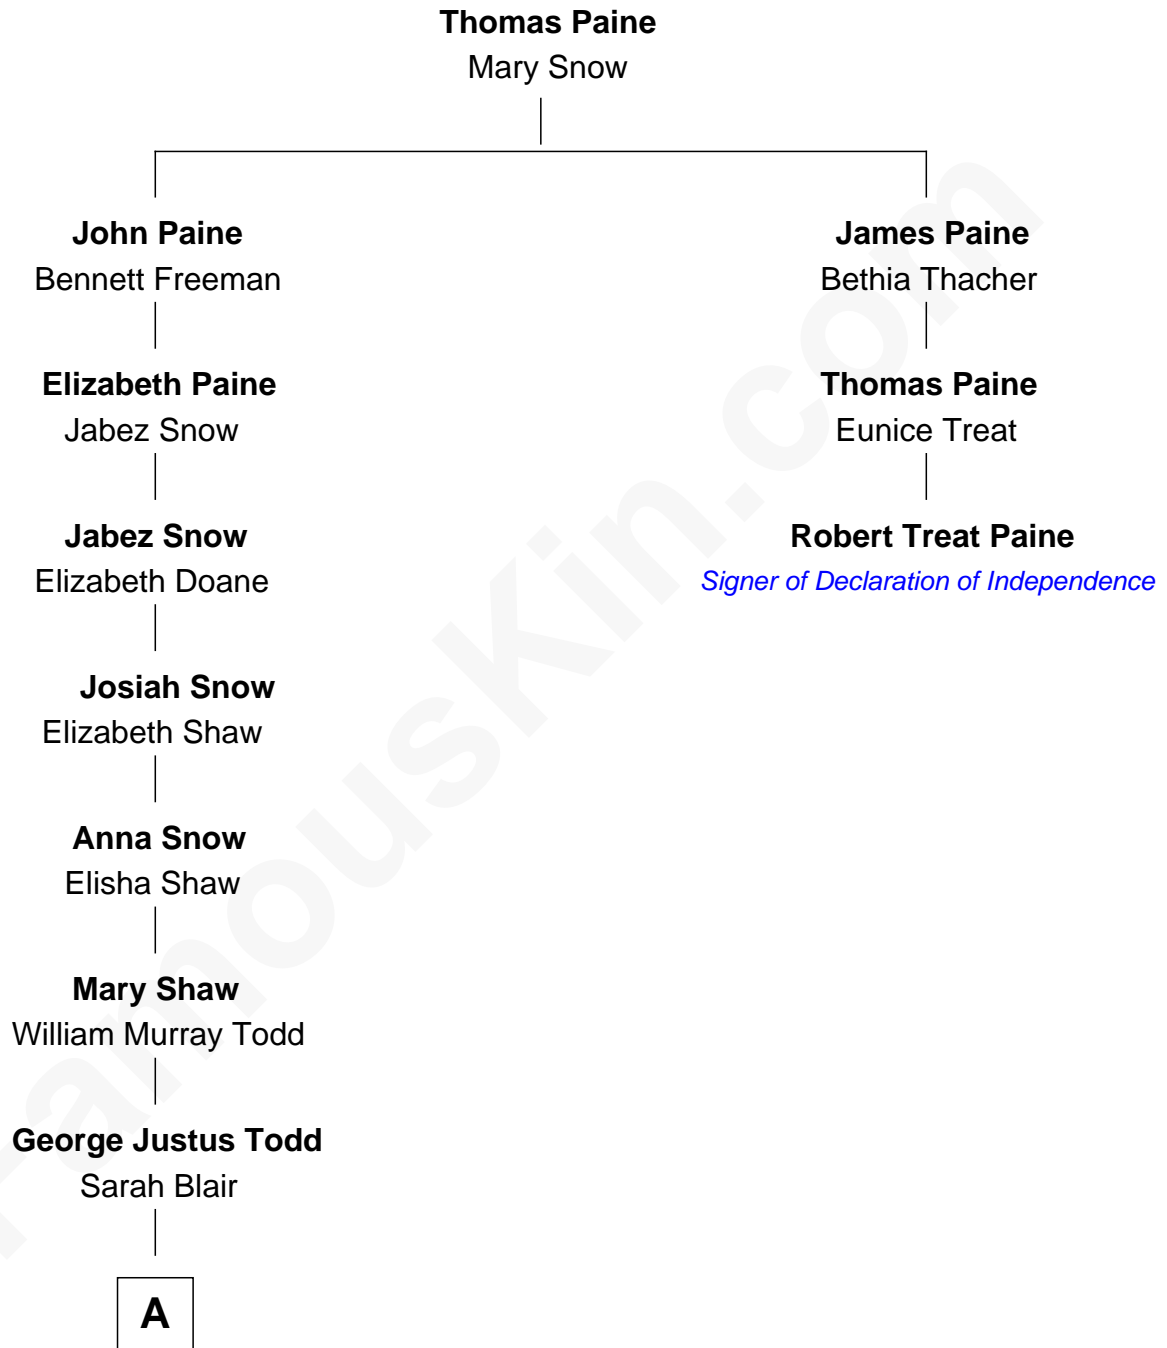

FamousKin.com Relationship Chart of

Tamsin Todd

CEO, Findmypast

2nd cousin 7 times removed of

Robert Treat Paine

Signer of the Declaration of Independence

A

Charles Gordon Todd
Kathleen Marie - - - - -

Private
Private

Tamsin Todd
CEO, Findmypast

FamousKin.com