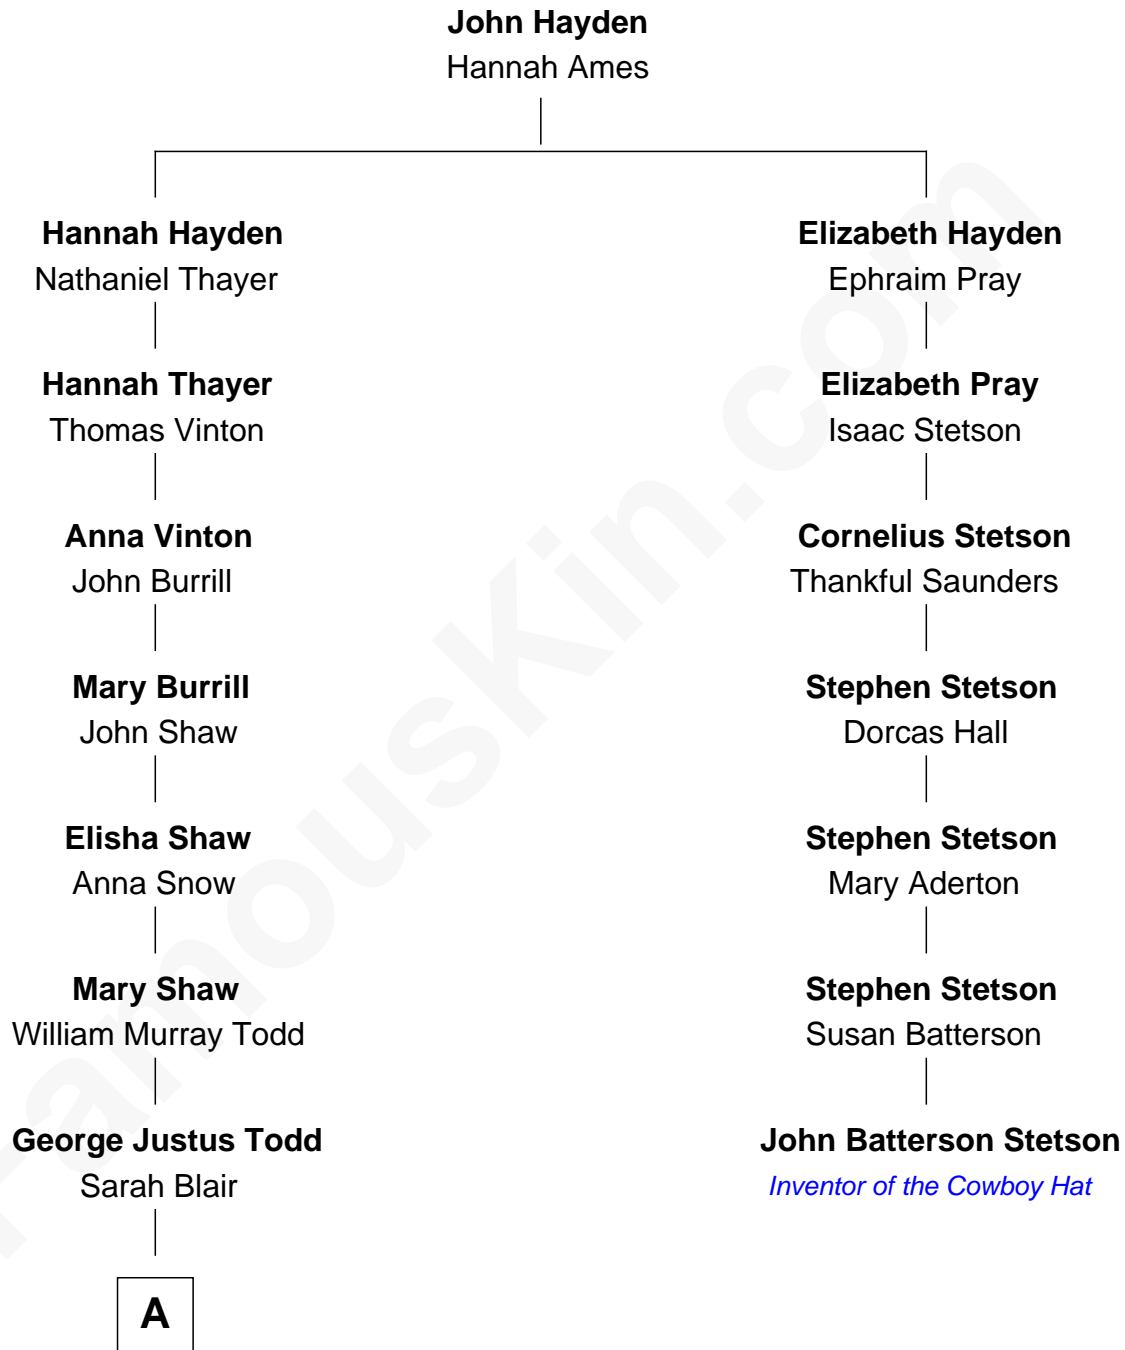

FamousKin.com Relationship Chart of

Tamsin Todd

CEO, Findmypast

6th cousin 3 times removed of

John Batterson Stetson

Inventor of the Cowboy Hat

A

Charles Gordon Todd
Kathleen Marie - - - - -