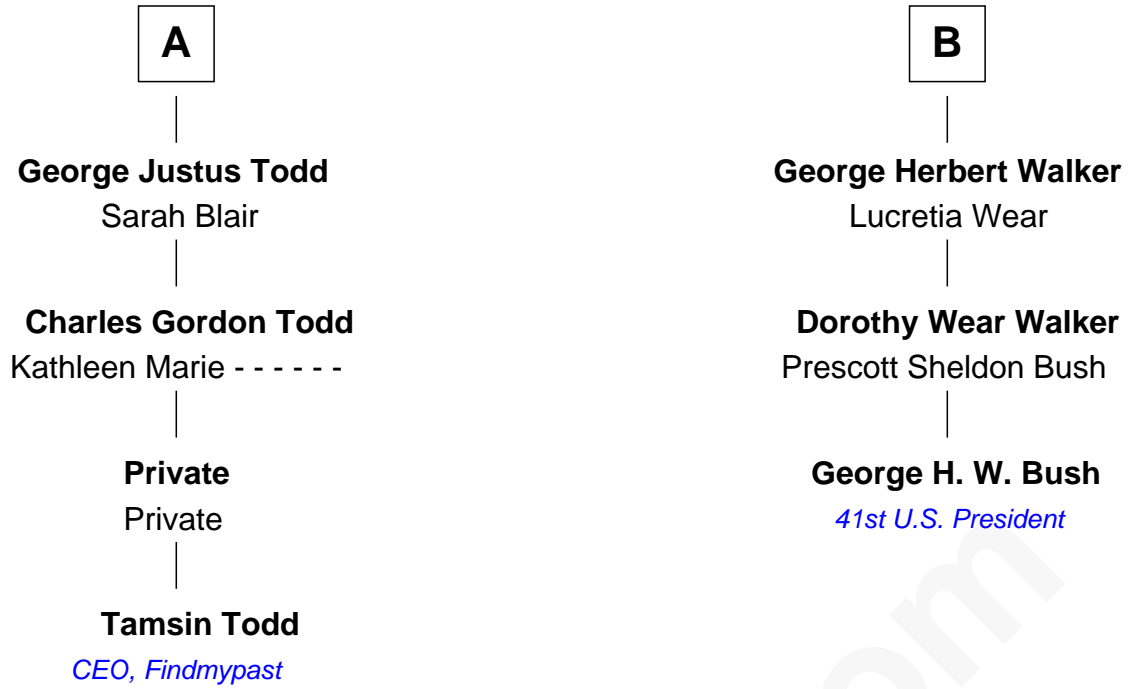

FamousKin.com Relationship Chart of

Tamsin Todd

CEO, Findmypast

9th cousin 1 time removed of

George H. W. Bush

41st U.S. President

Edward Bangs

Rebecca - - - - -

Josiah Snow

Elizabeth Shaw

Anna Snow

Elisha Shaw

Mary Shaw

William Murray Todd

A

Jonathan Bangs

Esther Stackhouse

Mary Anne Bangs

Joseph Ambrose Beaky

Martha Adela Beaky

David Davis Walker

B

FamousKin.com