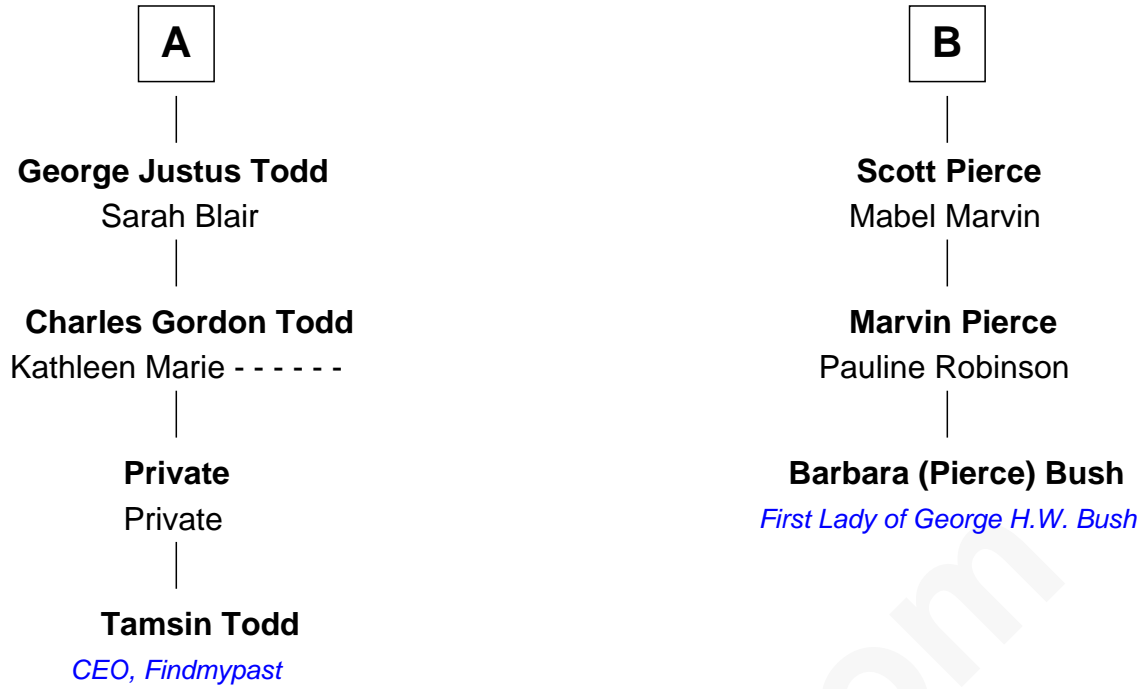

# FamousKin.com Relationship Chart of

**Tamsin Todd**

*CEO, Findmypast*

9th cousin 1 time removed of

**Barbara (Pierce) Bush**

*First Lady of President George H.W. Bush*

**Richard Thayer**  
Dorothy Mortimore

**Richard Thayer**  
Dorothy Pray

**Jael Thayer**  
John Harbour

**Nathaniel Thayer**  
Hannah Hayden

**Esther Harbour**  
William Hayward

**Hannah Thayer**  
Thomas Vinton

**Hannah Hayward**  
Moses Thayer

**Anna Vinton**  
John Burrill

**Rhoda Thayer**  
John Holbrook

**Mary Burrill**  
John Shaw

**John Holbrook**  
Mercy Hill

**Elisha Shaw**  
Anna Snow

**Chloe Holbrook**  
Gen. James Pierce

**Mary Shaw**  
William Murray Todd

**Jonas James Pierce**  
Kate Pritzel

**A**

**B**

FamousKin.com