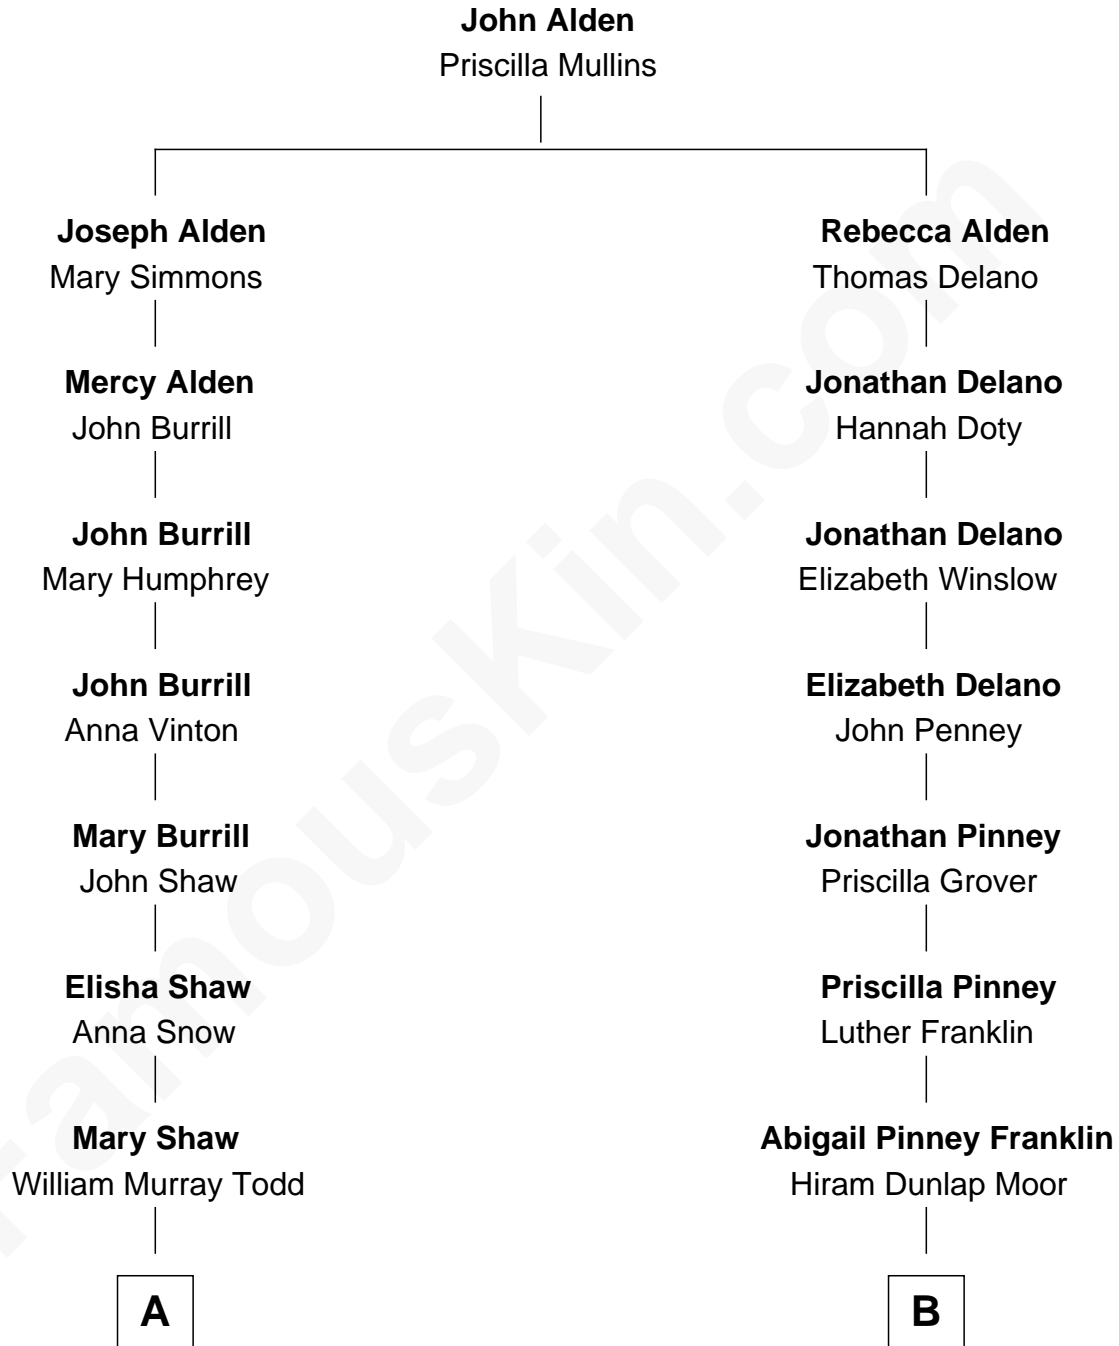

FamousKin.com Relationship Chart of

Tamsin Todd

CEO, Findmypast

8th cousin 2 times removed of

Calvin Coolidge

30th U.S. President

FamousKin.com