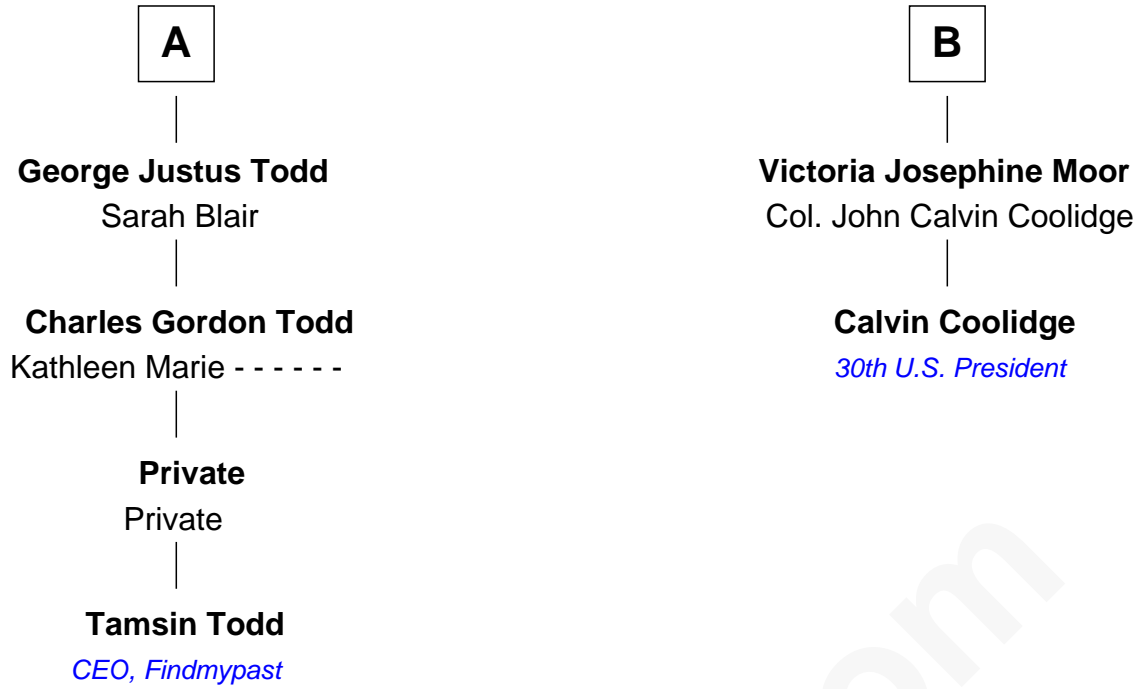

FamousKin.com Relationship Chart of

Tamsin Todd

CEO, Findmypast

8th cousin 2 times removed of

Calvin Coolidge

30th U.S. President

FamousKin.com