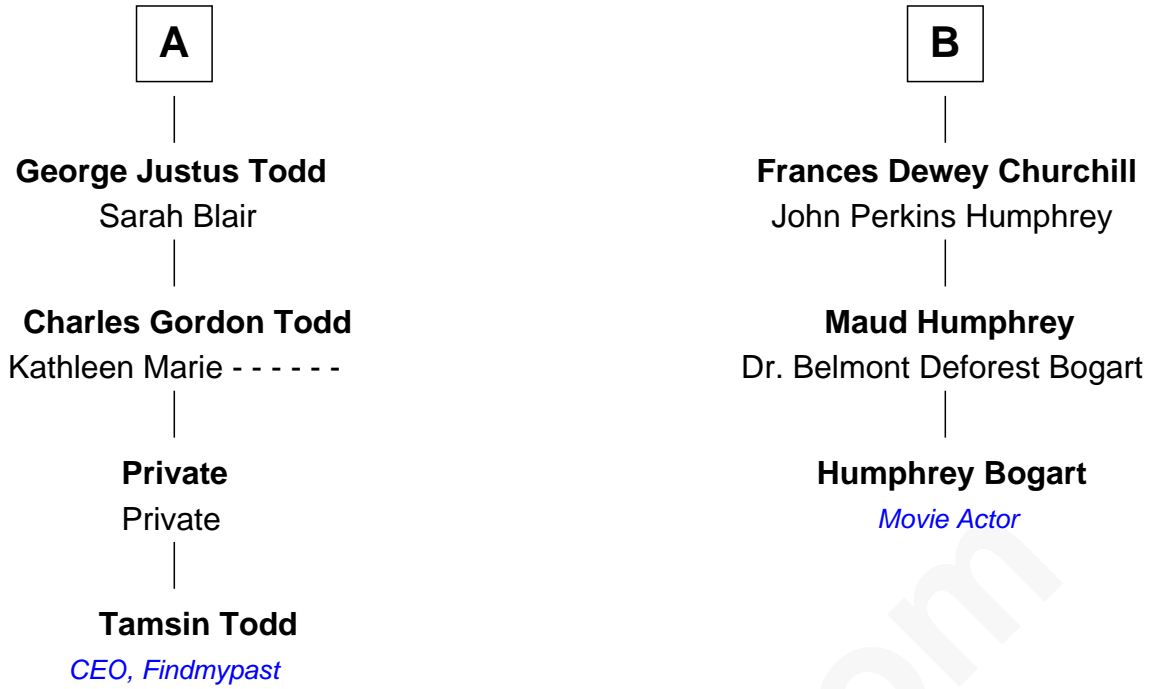

# FamousKin.com Relationship Chart of

**Tamsin Todd**

*CEO, Findmypast*

9th cousin 1 time removed of

**Humphrey Bogart**

*Movie Actor*

**John Doane**

Ann - - - - -

FamousKin.com