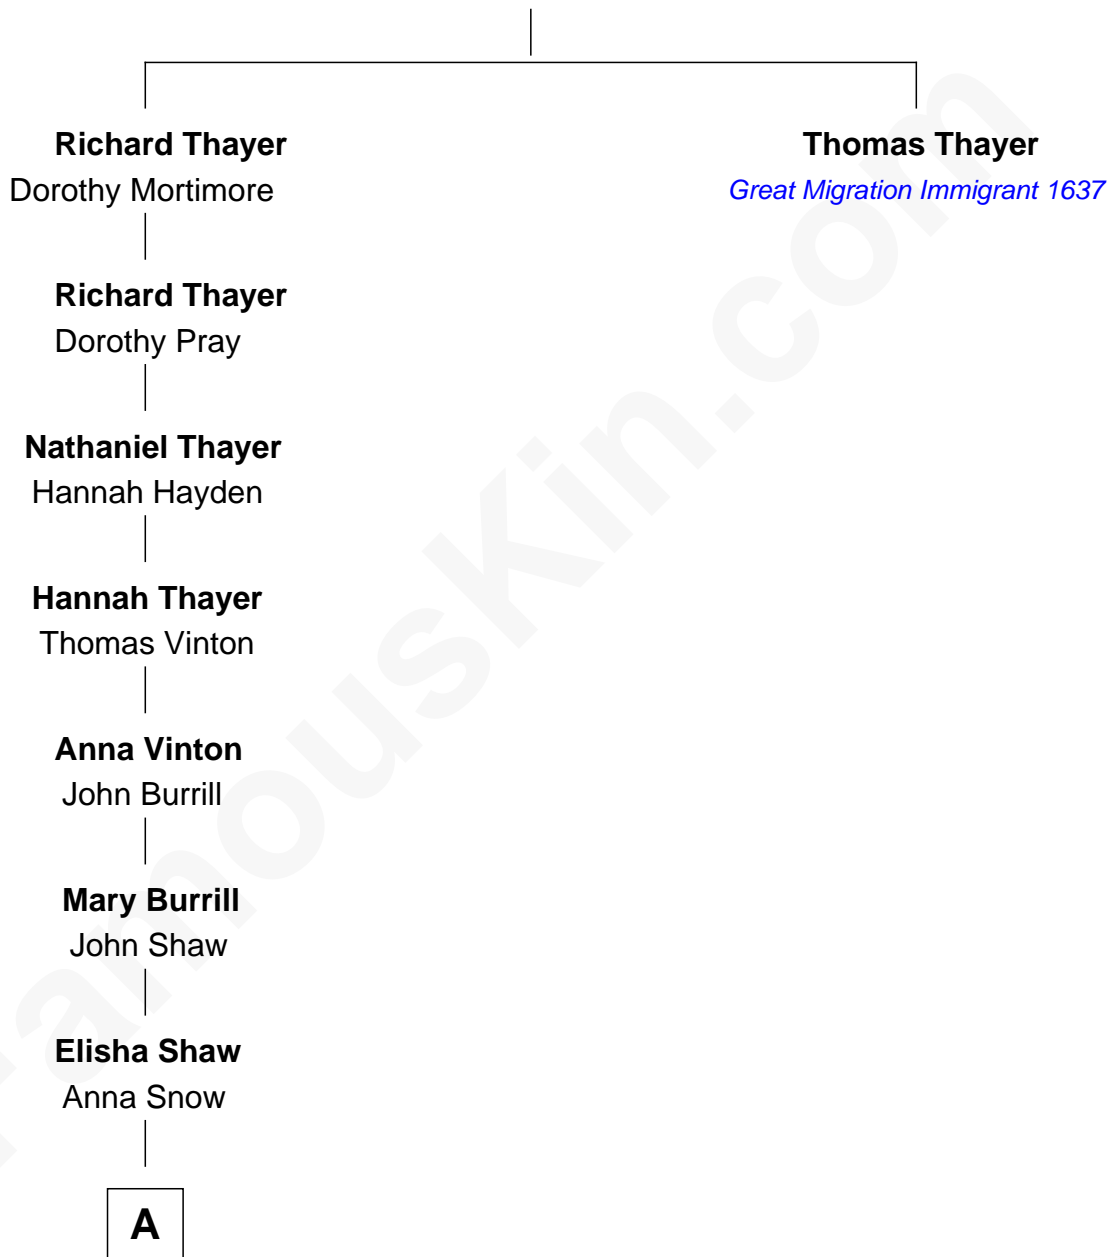

# FamousKin.com Relationship Chart of

**Tamsin Todd**

CEO, Findmypast

9th great-grandniece of

**Thomas Thayer**

(1596 - 1665) Great Migration Immigrant 1637

Richard Tayer

FamousKin.com