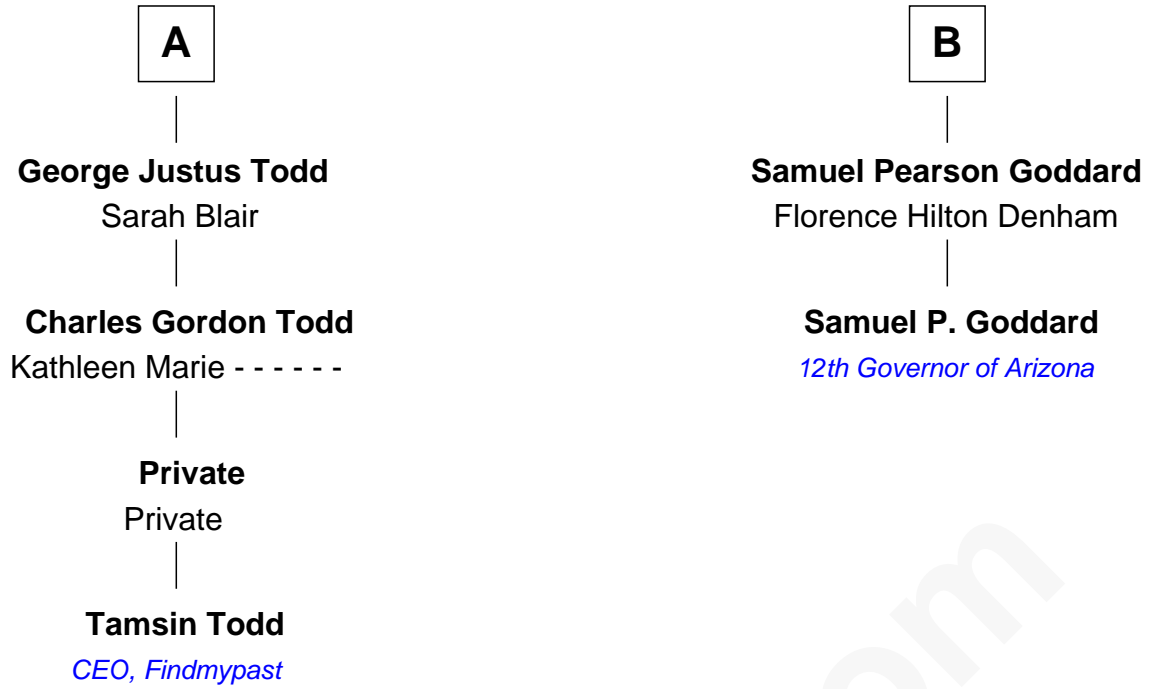

FamousKin.com Relationship Chart of

Tamsin Todd

CEO, Findmypast

8th cousin 2 times removed of

Samuel P. Goddard

12th Governor of Arizona

FamousKin.com