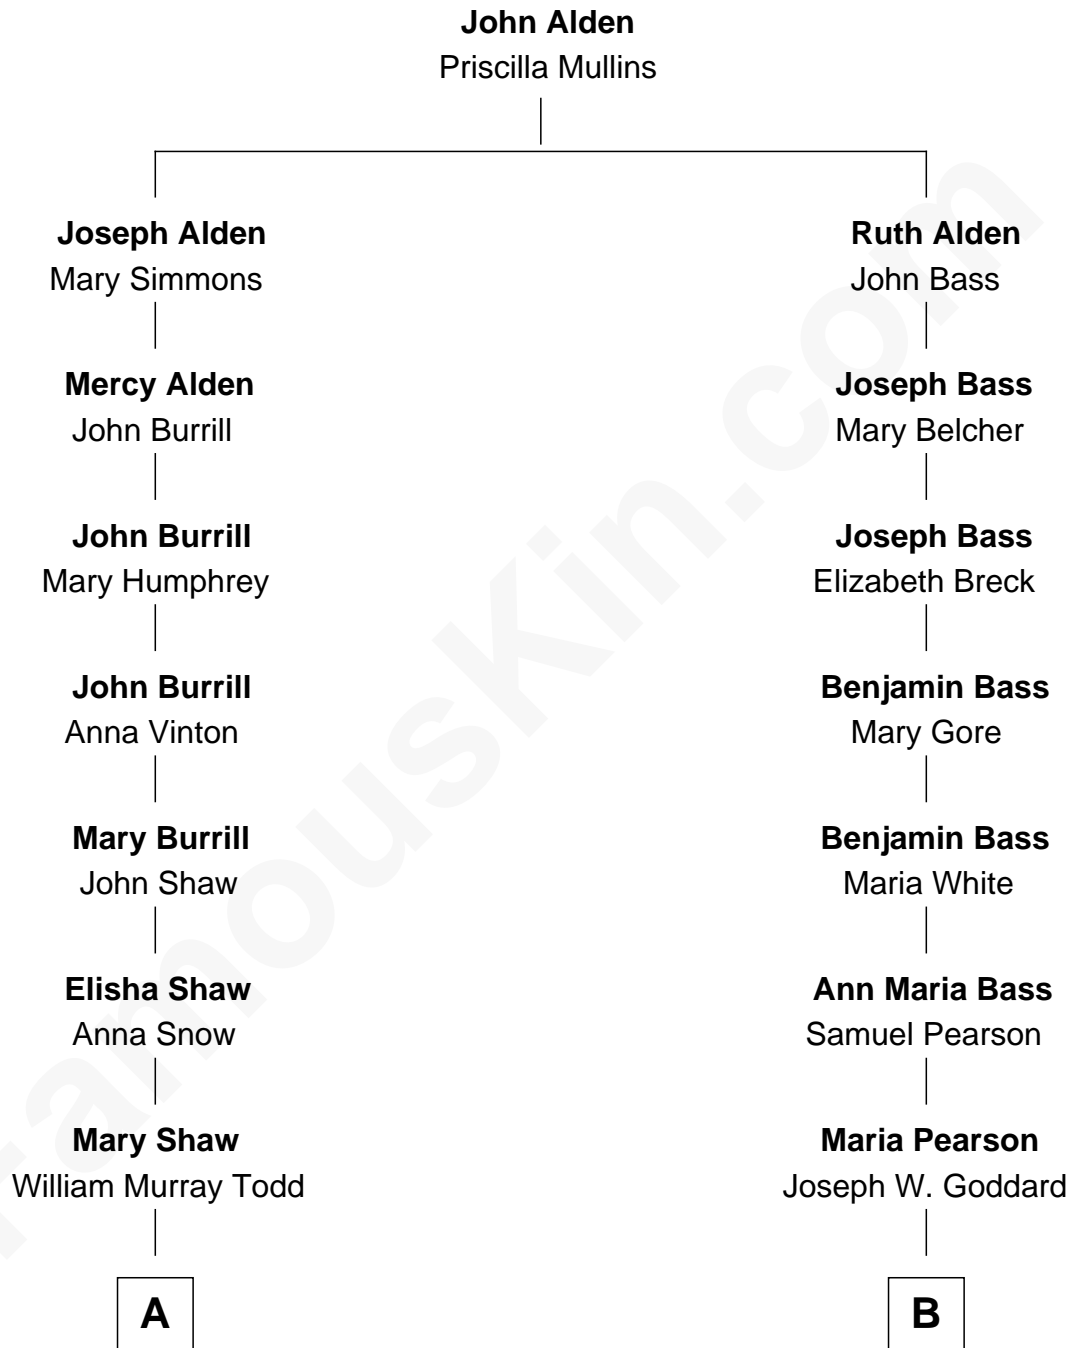

FamousKin.com Relationship Chart of

Tamsin Todd

CEO, Findmypast

8th cousin 2 times removed of

Samuel P. Goddard

12th Governor of Arizona

FamousKin.com