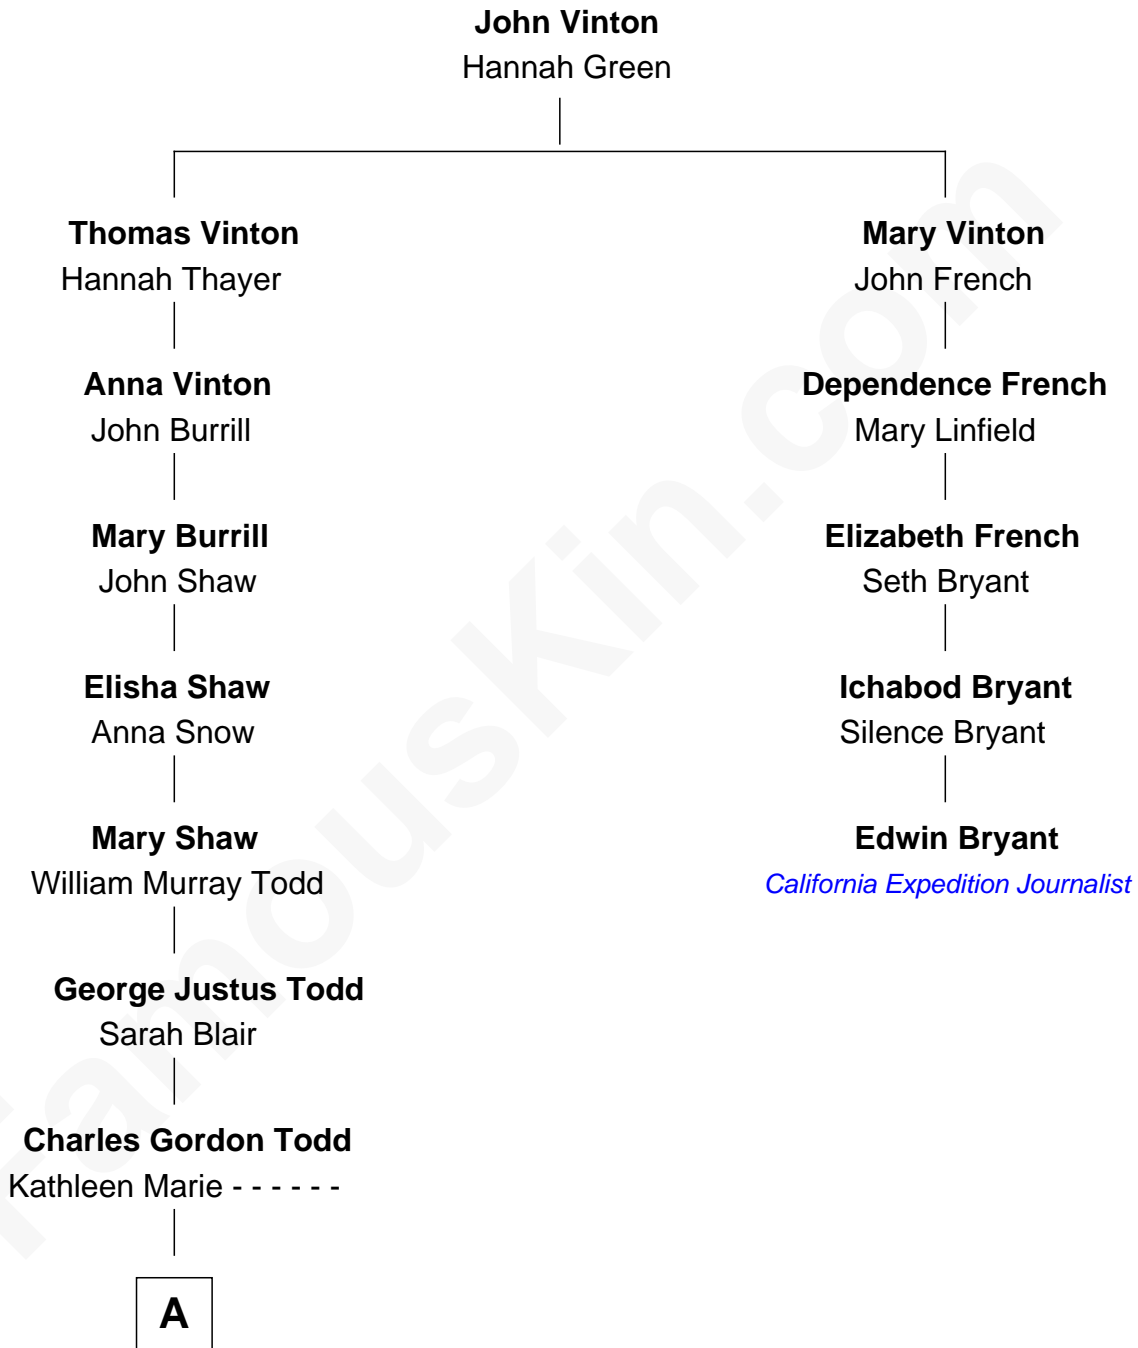

FamousKin.com Relationship Chart of

Tamsin Todd

CEO, Findmypast

4th cousin 4 times removed of

Edwin Bryant

California Expedition Journalist

A

Private

Private

Tamsin Todd

CEO, Findmypast

FamousKin.com