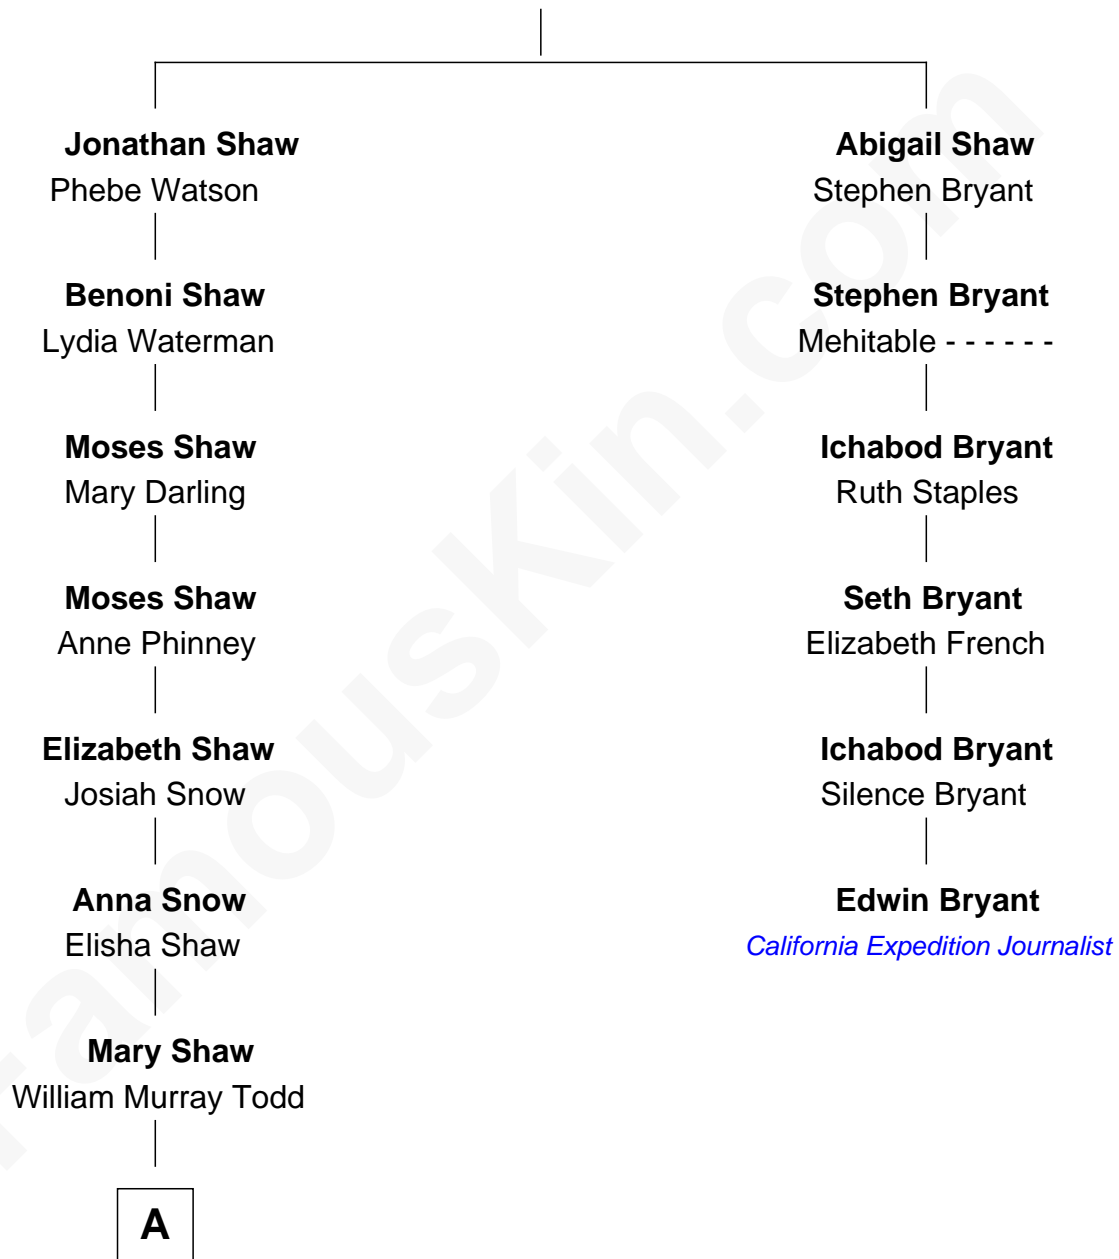

# FamousKin.com Relationship Chart of

**Tamsin Todd**

*CEO, Findmypast*

5th cousin 5 times removed of

**Edwin Bryant**

*California Expedition Journalist*

**John Shaw**

-----