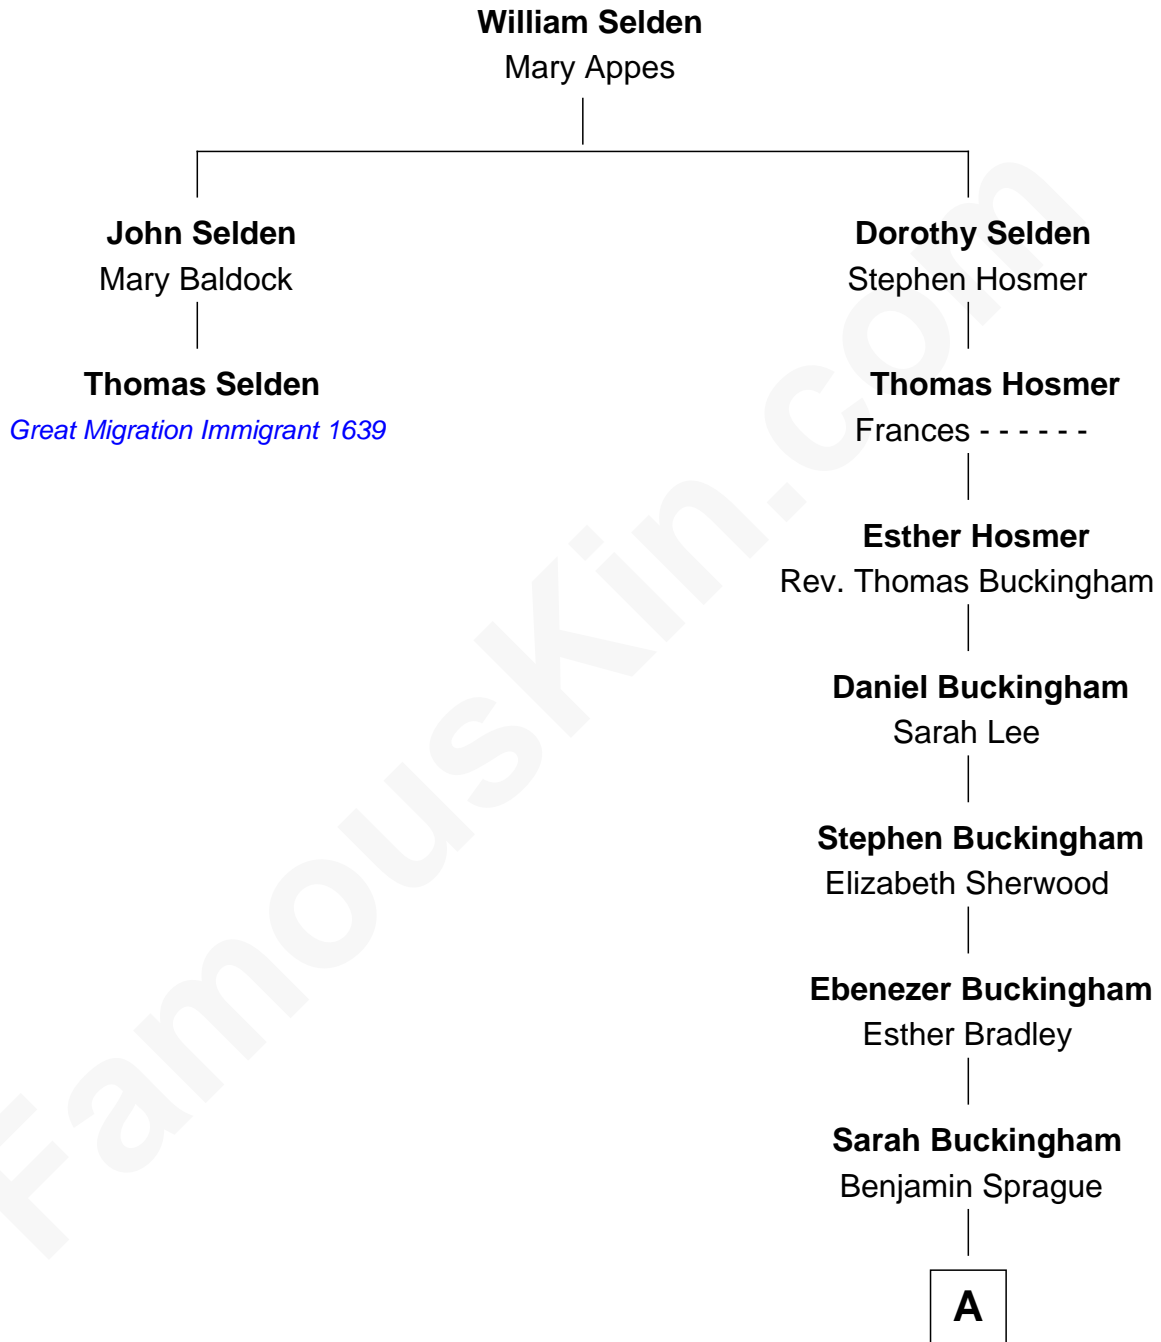

## Relationship Chart of

### Thomas Selden

(c1616/7 - 1655) Great Migration Immigrant 1639

1st cousin 10 times removed of

### Lucille Ball

TV Actress - "I Love Lucy"

**A**

**James B. Sprague**  
Angeline S. Greene

**Helen Sabina Sprague**  
William C Orcutt

**Flora Belle Orcutt**  
Frederick Charles Hunt

**Desiree Evelyn Hunt**  
Henry Durrell Ball