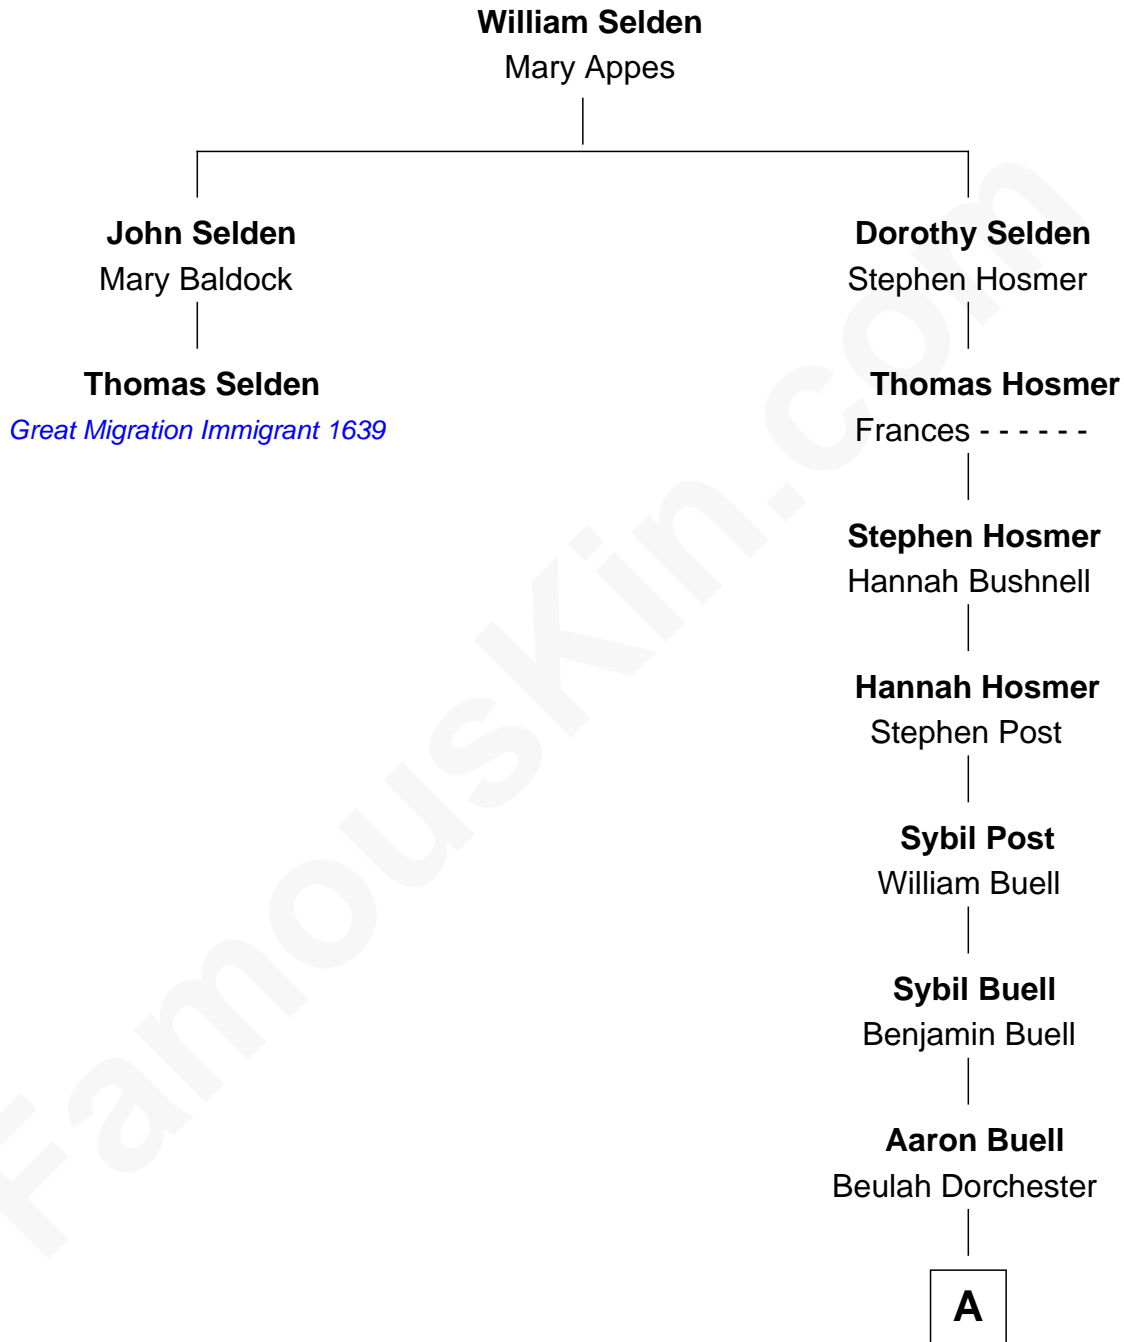

FamousKin.com

Relationship Chart of

Thomas Selden

(c1616/7 - 1655) Great Migration Immigrant 1639

1st cousin 8 times removed of

Frank W. Woolworth

Founder of F.W. Woolworth Company

A

Elizabeth G. Buell

Jasper Woolworth

John Hubbell Woolworth

Fanny McBrier

Frank W. Woolworth

Founder, F.W. Woolworth Company

FamousKin.com