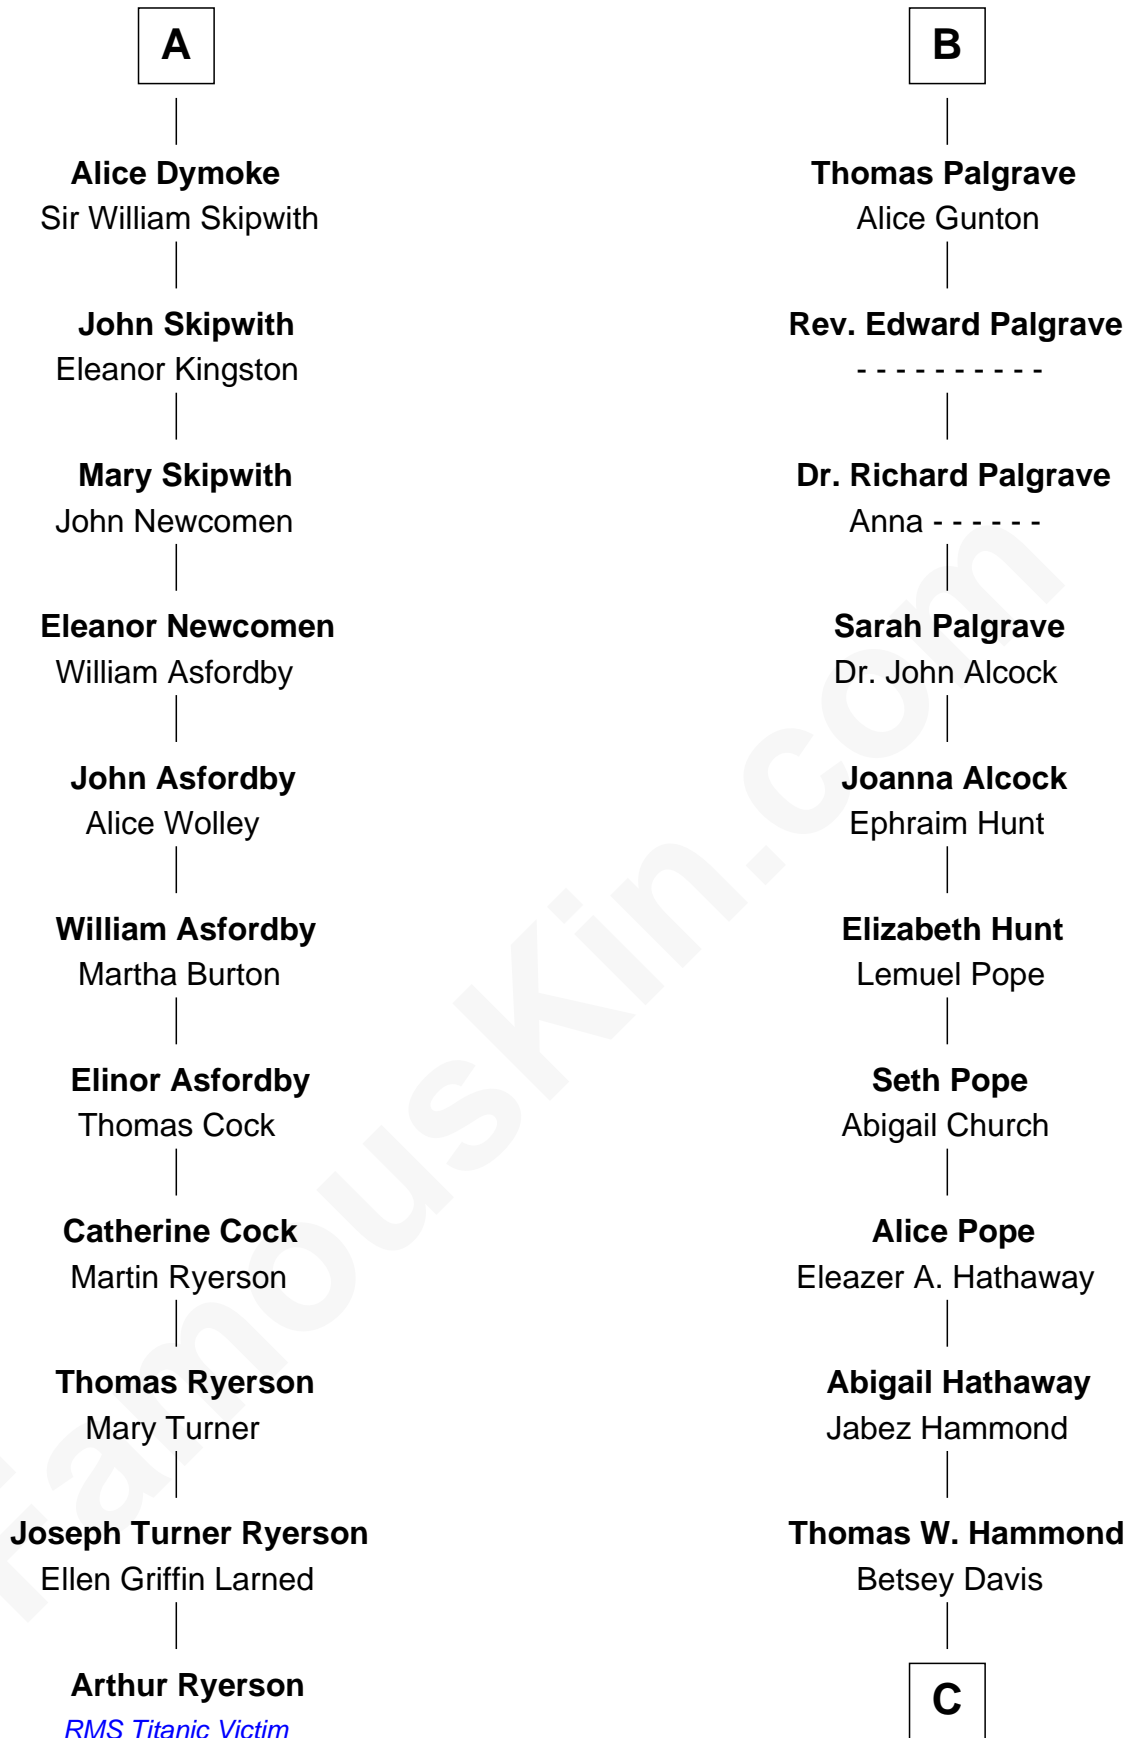

# FamousKin.com Relationship Chart of

**Arthur Ryerson**

*RMS Titanic Victim*

17th cousin 4 times removed of

**Mark Isham**

*Musician, Film Composer*

**Henry Plantagenet**

Maud de Chaworth

Richard Fitzalan

**Sir Richard Fitzalan**

Elizabeth de Bohun

**Elizabeth Fitzalan**

Sir Robert Goushill

**Elizabeth Goushill**

Sir Robert Wingfield

**Elizabeth Wingfield**

Sir William Brandon

**Eleanor Brandon**

John Glemham

**Anne Glemham**

Henry Palgrave

**B**

**C**

**George S. Hammond**  
Jane Matthew Penberthy

**Walter Ford Hammond**  
Hattie Martha Child

**Harold Child Hammond**  
Helen Maurine Blair

**Patricia Jane Hammond**  
Howard Fuller Isham

**Mark Isham**  
*Musician, Film Composer*

FamousKin.com