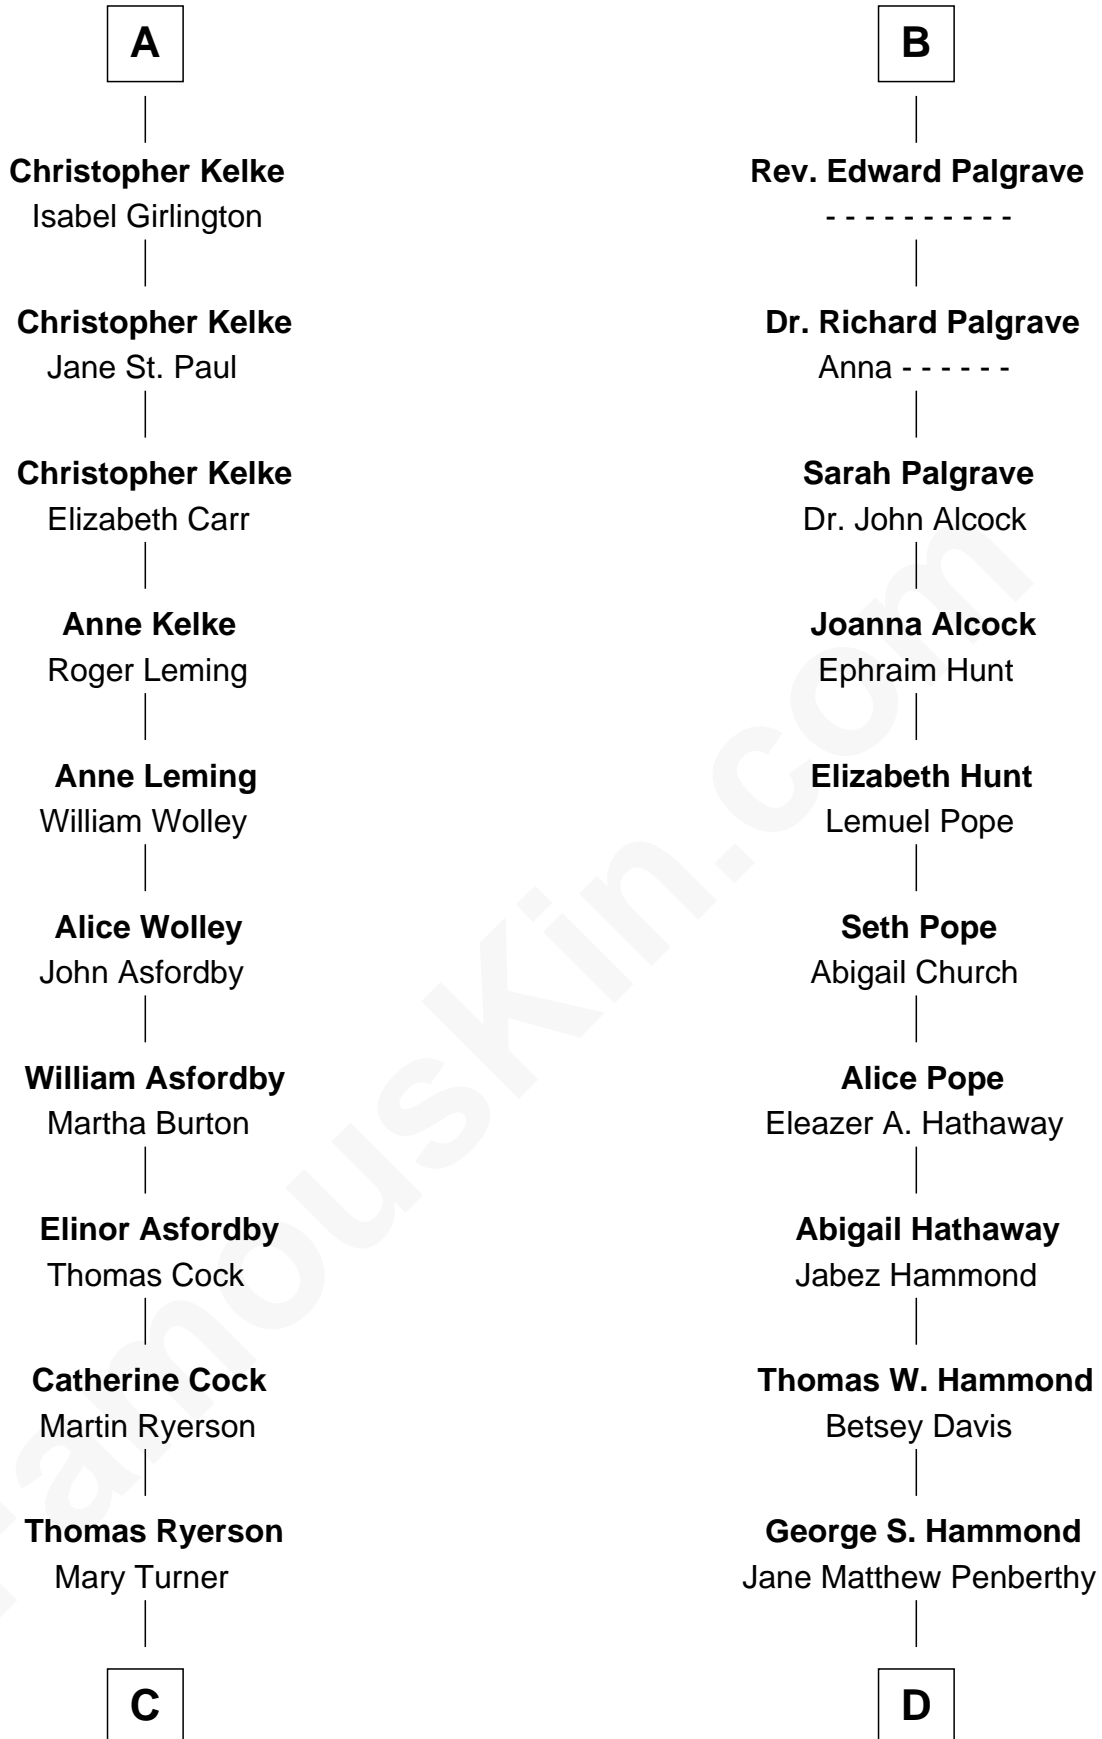

# FamousKin.com Relationship Chart of

**Arthur Ryerson**  
*RMS Titanic Victim*

18th cousin 2 times removed of

**Mark Isham**

*Musician, Film Composer*

## Elizabeth de Badlesmere

*with husband*  
Sir Edmund Mortimer

*with husband*  
Sir William de Bohun

**Sir Roger de Mortimer**  
Philippa de Montagu

**Elizabeth de Bohun**  
Sir Richard Fitzalan

**Edmund Mortimer**  
Philippa Plantagenet

**Mary Clifford**  
Sir Philip Wentworth

**Eleanor Brandon**  
John Glemham

**Elizabeth Wentworth**  
Sir Martin de la See

**Anne Glemham**  
Henry Palgrave

**Elizabeth de la See**  
Roger Kelke

**Thomas Palgrave**  
Alice Gunton

**A**

**B**

**C**

**Joseph Turner Ryerson**

Ellen Griffin Larned

**Arthur Ryerson**

*RMS Titanic Victim*

**D**