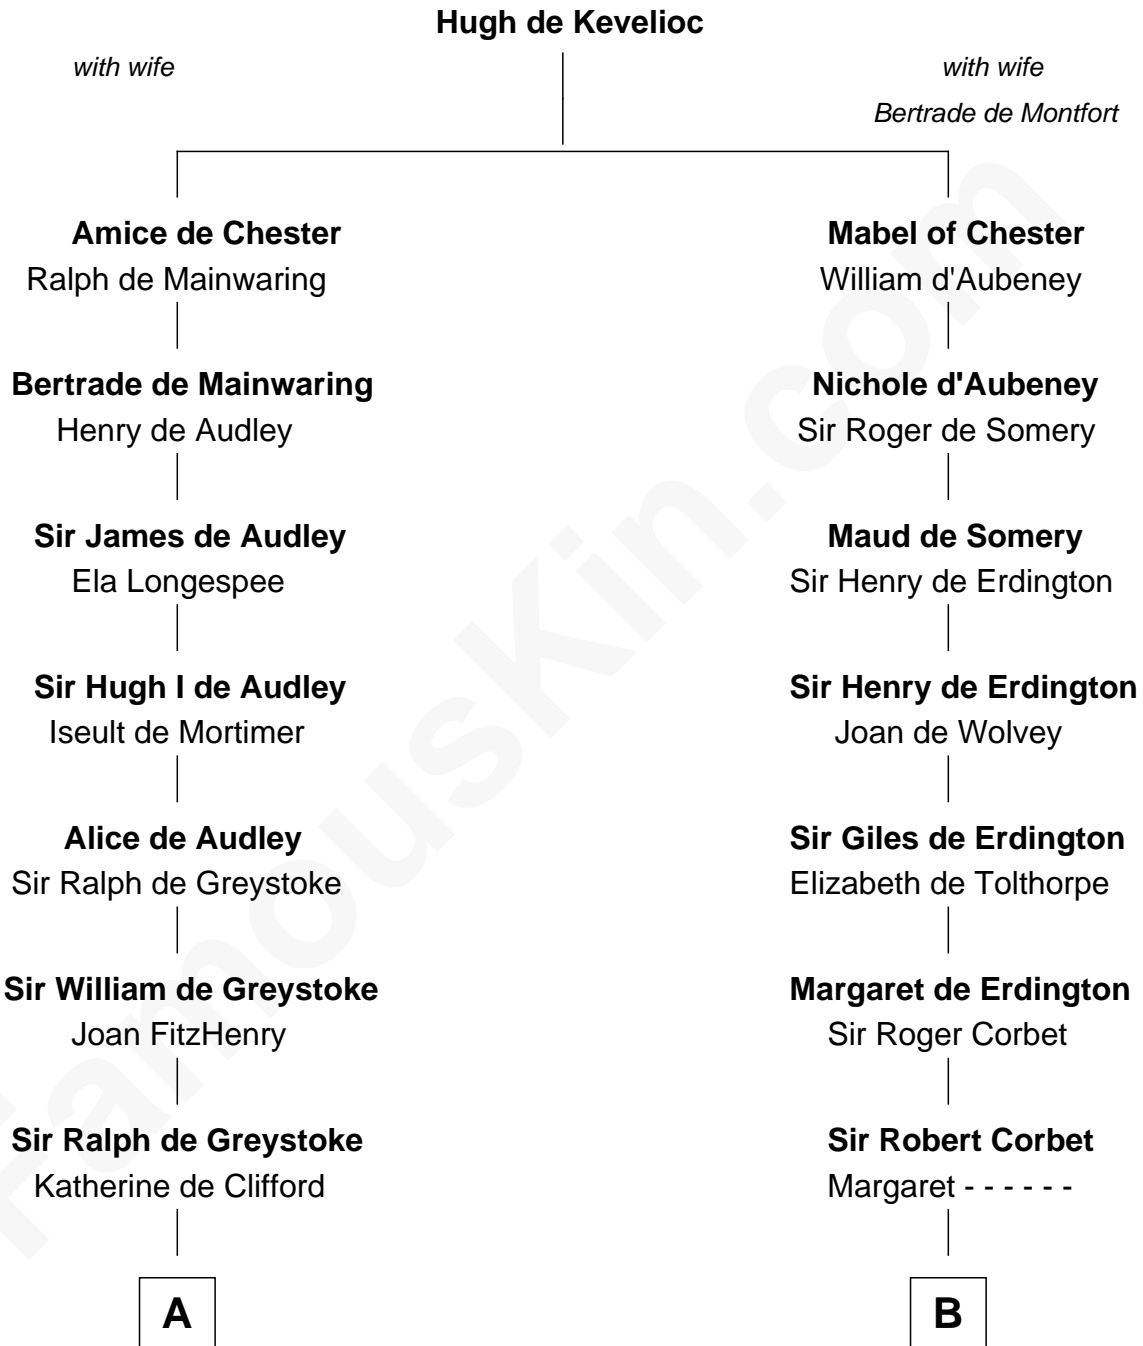

FamousKin.com

Relationship Chart of

Arthur Ryerson

RMS Titanic Victim

19th cousin 2 times removed of

John Davis

14th and 17th Governor of Massachusetts

C

Elinor Asfordby

Thomas Cock

Catherine Cock

Martin Ryerson

Thomas Ryerson

Mary Turner

Joseph Turner Ryerson

Ellen Griffin Larned

Arthur Ryerson

RMS Titanic Victim

D

Simon Davis

Hannah Gates

Isaac Davis

Anna Brigham

John Davis

14th and 17th Governor of Massachusetts