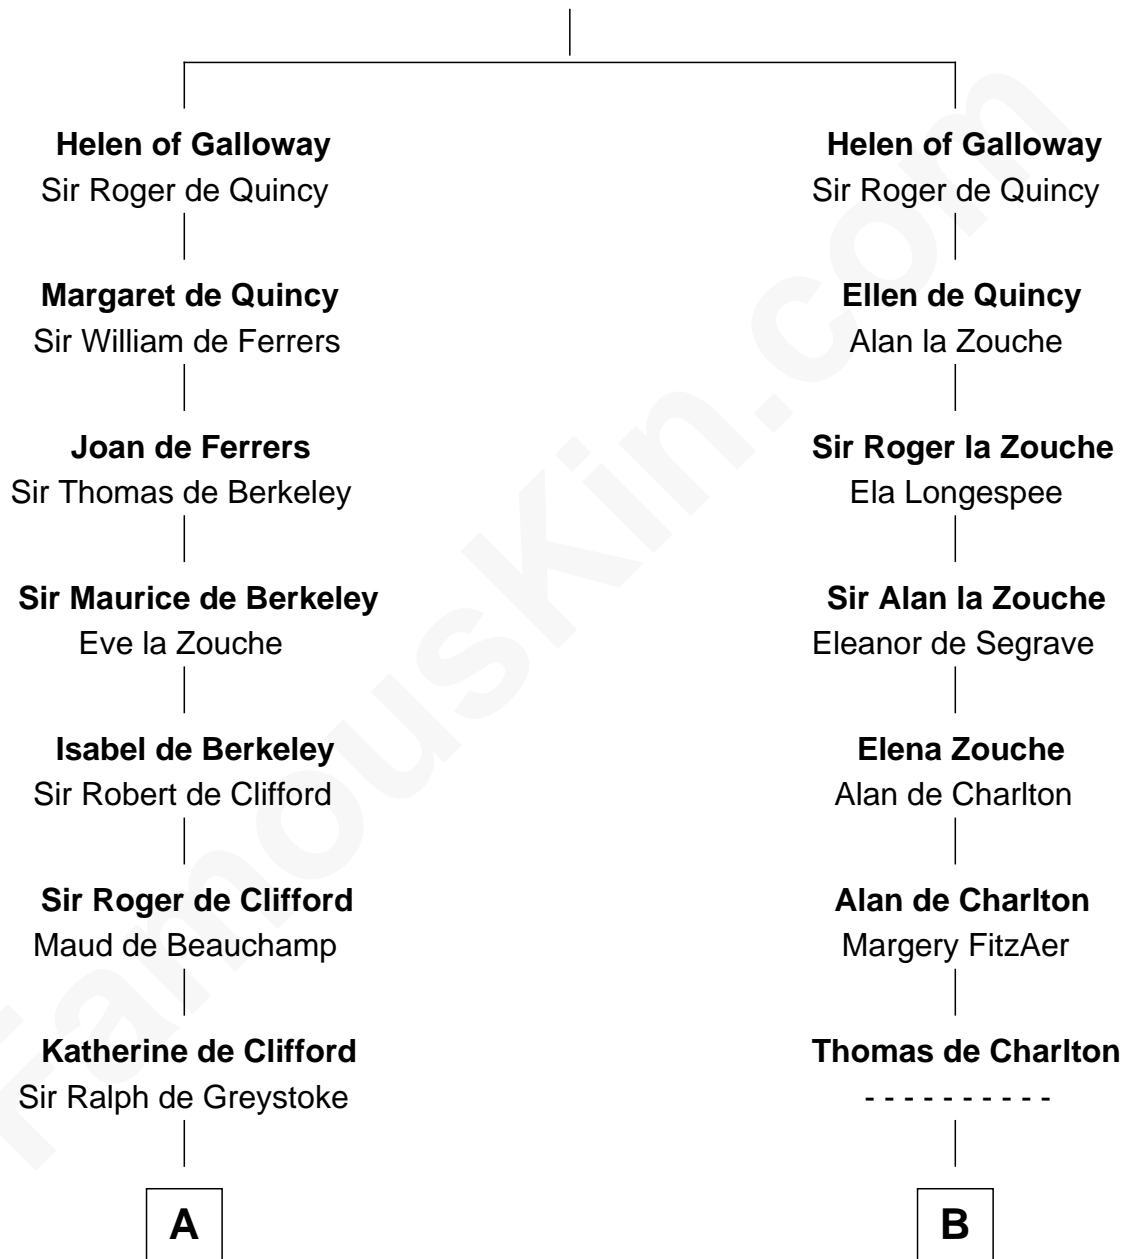

FamousKin.com Relationship Chart of

Arthur Ryerson

RMS Titanic Victim

21st cousin of

John Davis

14th and 17th Governor of Massachusetts

Alan of Galloway

Helen de l'Isle

C

Elinor Asfordby

Thomas Cock

Catherine Cock

Martin Ryerson

Thomas Ryerson

Mary Turner

Joseph Turner Ryerson

Ellen Griffin Larned

Arthur Ryerson

RMS Titanic Victim

D

Martha Wright

Israel Heald

Dorothy Heald

Simon Davis