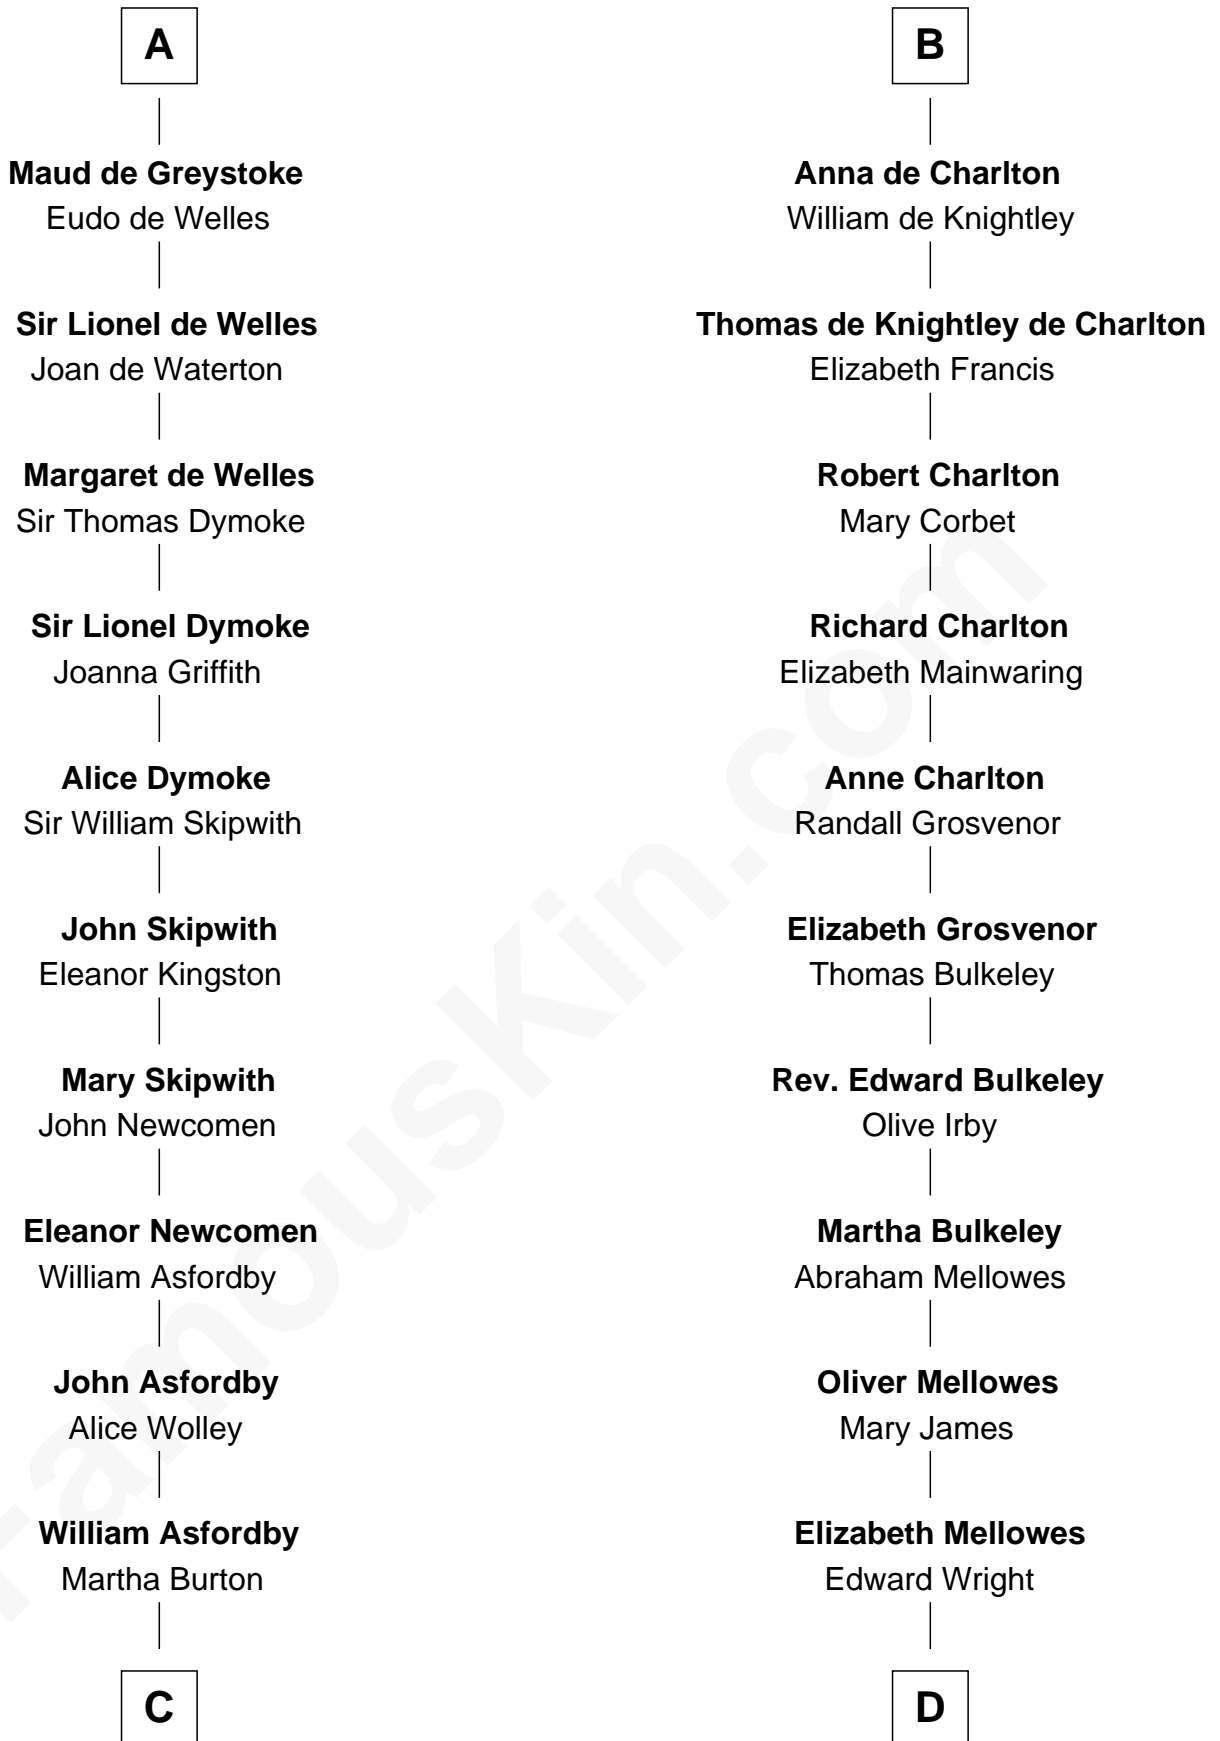

FamousKin.com Relationship Chart of

Arthur Ryerson

RMS Titanic Victim

21st cousin of

John Davis

14th and 17th Governor of Massachusetts

Alan of Galloway

Helen de l'Isle

C

Elinor Asfordby

Thomas Cock

Catherine Cock

Martin Ryerson

Thomas Ryerson

Mary Turner

Joseph Turner Ryerson

Ellen Griffin Larned

Arthur Ryerson

RMS Titanic Victim

D

Martha Wright

Israel Heald

Dorothy Heald

Simon Davis