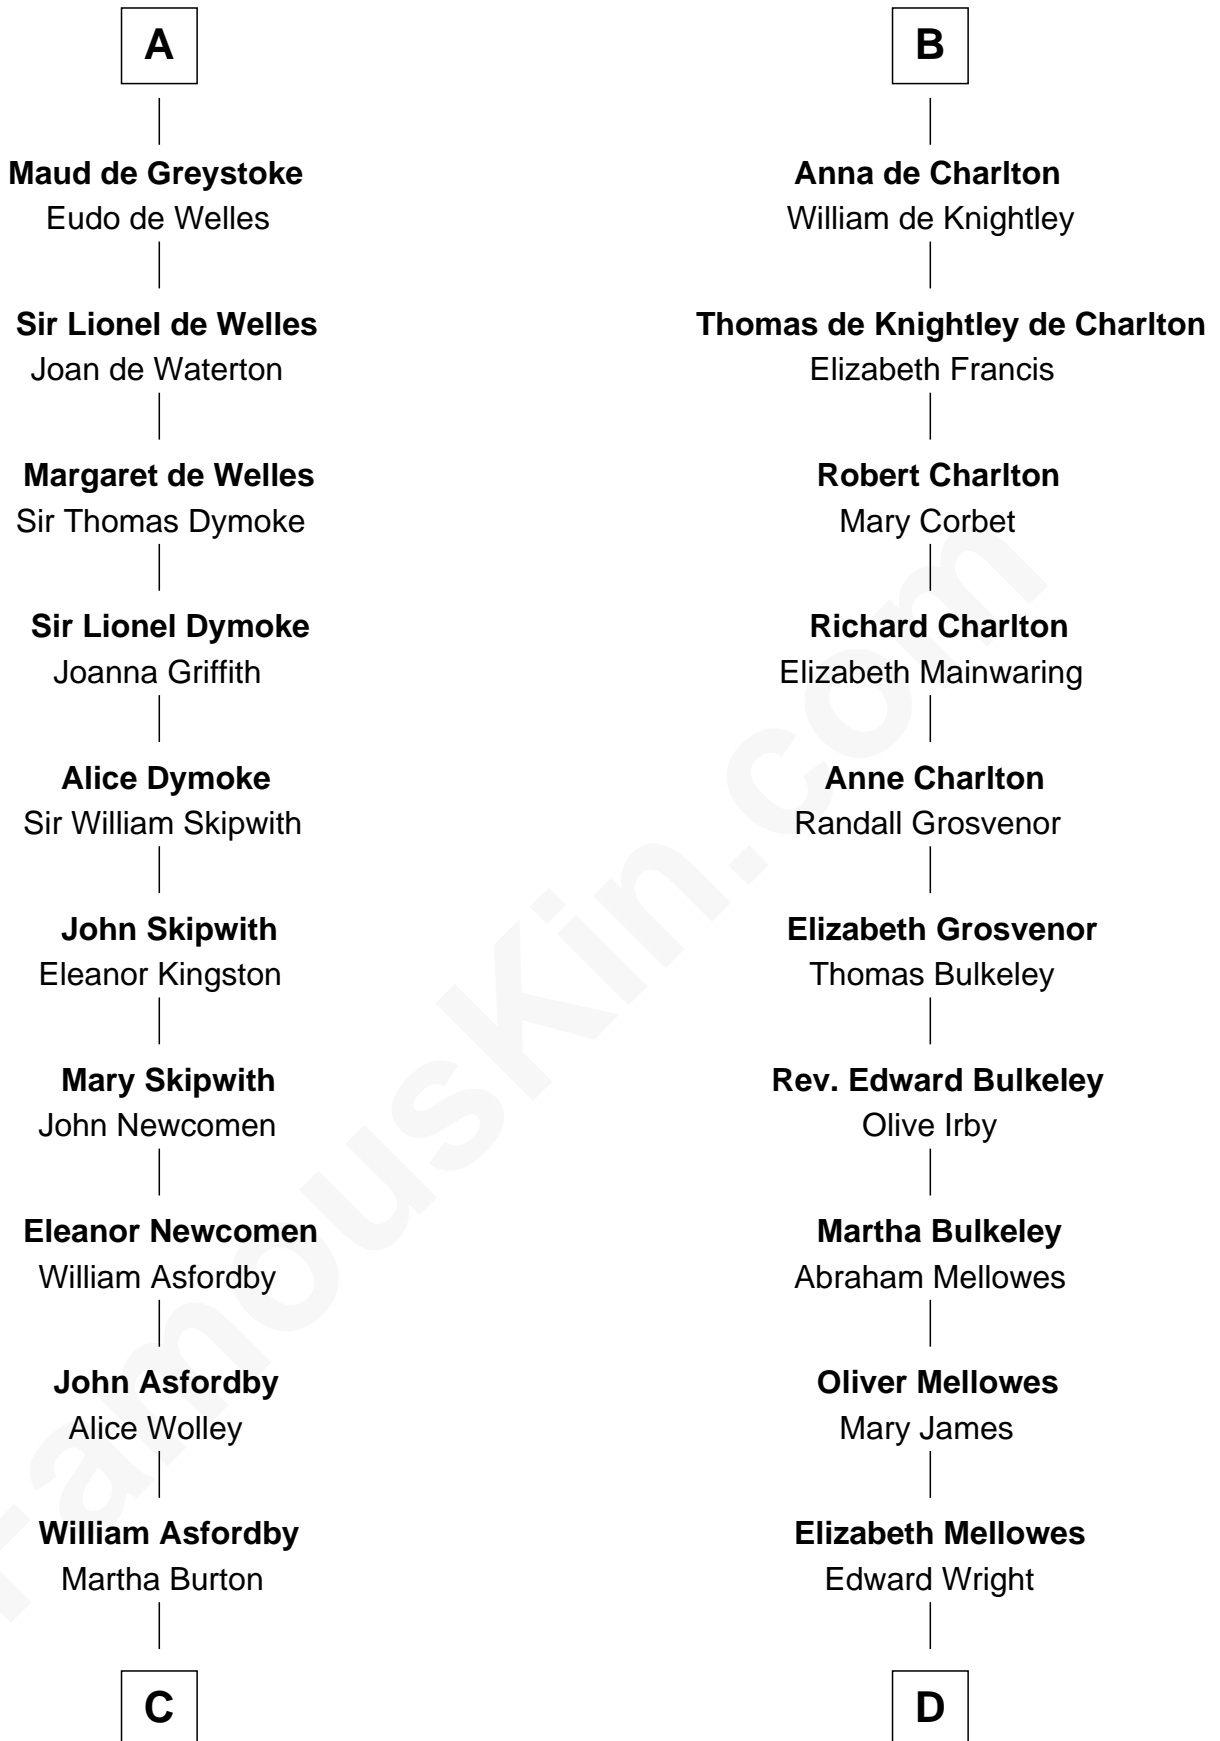

# FamousKin.com Relationship Chart of

**Arthur Ryerson**

*RMS Titanic Victim*

21st cousin of

**John Davis**

*14th and 17th Governor of Massachusetts*

**C**

**Elinor Asfordby**

Thomas Cock

**Catherine Cock**

Martin Ryerson

**Thomas Ryerson**

Mary Turner

**Joseph Turner Ryerson**

Ellen Griffin Larned

**Arthur Ryerson**

*RMS Titanic Victim*

**D**

**Martha Wright**

Israel Heald

**Dorothy Heald**

Simon Davis

**Simon Davis**

Hannah Gates