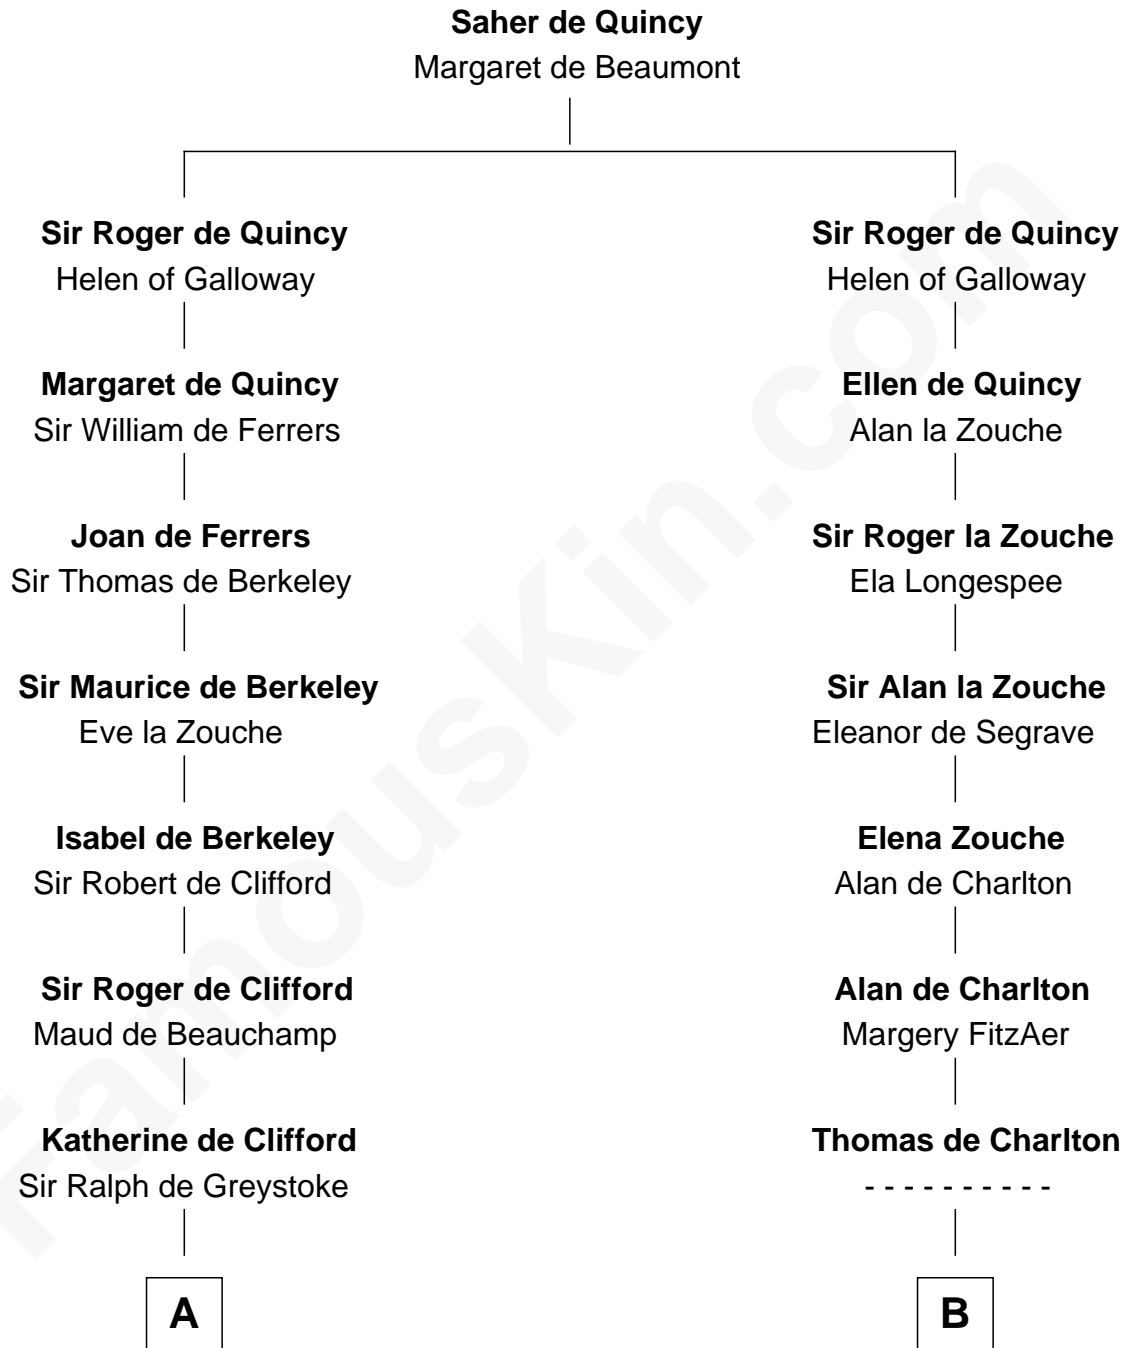

# FamousKin.com Relationship Chart of

**Arthur Ryerson**

*RMS Titanic Victim*

21st cousin of

**John Davis**

*14th and 17th Governor of Massachusetts*

**C**

**Elinor Asfordby**

Thomas Cock

**Catherine Cock**

Martin Ryerson

**Thomas Ryerson**

Mary Turner

**Joseph Turner Ryerson**

Ellen Griffin Larned

**Arthur Ryerson**

*RMS Titanic Victim*

**D**

**Martha Wright**

Israel Heald

**Dorothy Heald**

Simon Davis

**Simon Davis**

Hannah Gates