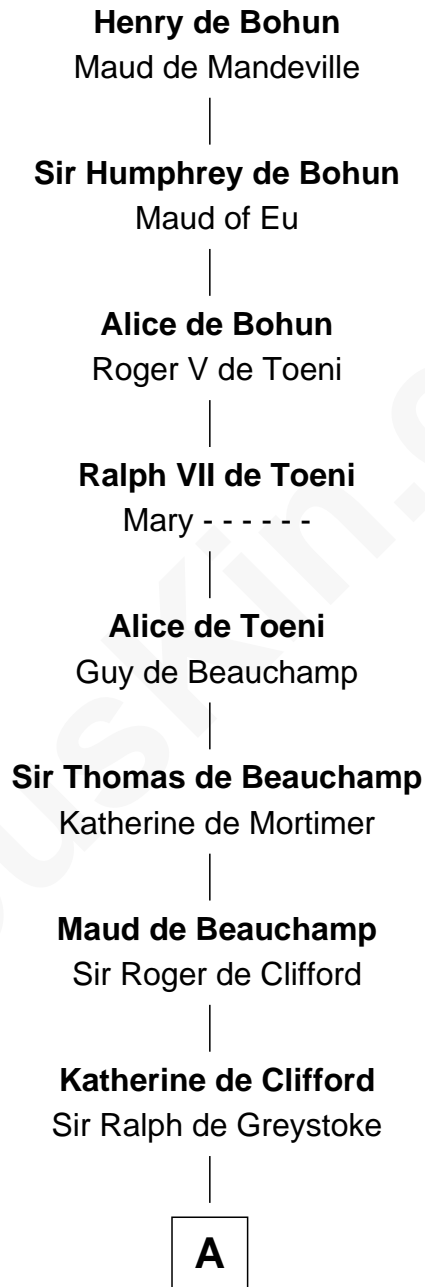

# FamousKin.com Relationship Chart of

**Arthur Ryerson**

*RMS Titanic Victim*

20th Great-grandson of

**Henry de Bohun**

*Magna Carta Surety*

**A**

**Maud de Greystoke**

Eudo de Welles

**Sir Lionel de Welles**

Joan de Waterton

**Margaret de Welles**

Sir Thomas Dymoke

**Sir Lionel Dymoke**

Joanna Griffith

**Alice Dymoke**

Alice Wolley

**William Asfordby**

Martha Burton

**B**

**B**

—  
**Elinor Asfordby**

Thomas Cock

—  
**Catherine Cock**

Martin Ryerson

—  
**Thomas Ryerson**

Mary Turner

—  
**Joseph Turner Ryerson**

Ellen Griffin Larned

—  
**Arthur Ryerson**

*RMS Titanic Victim*