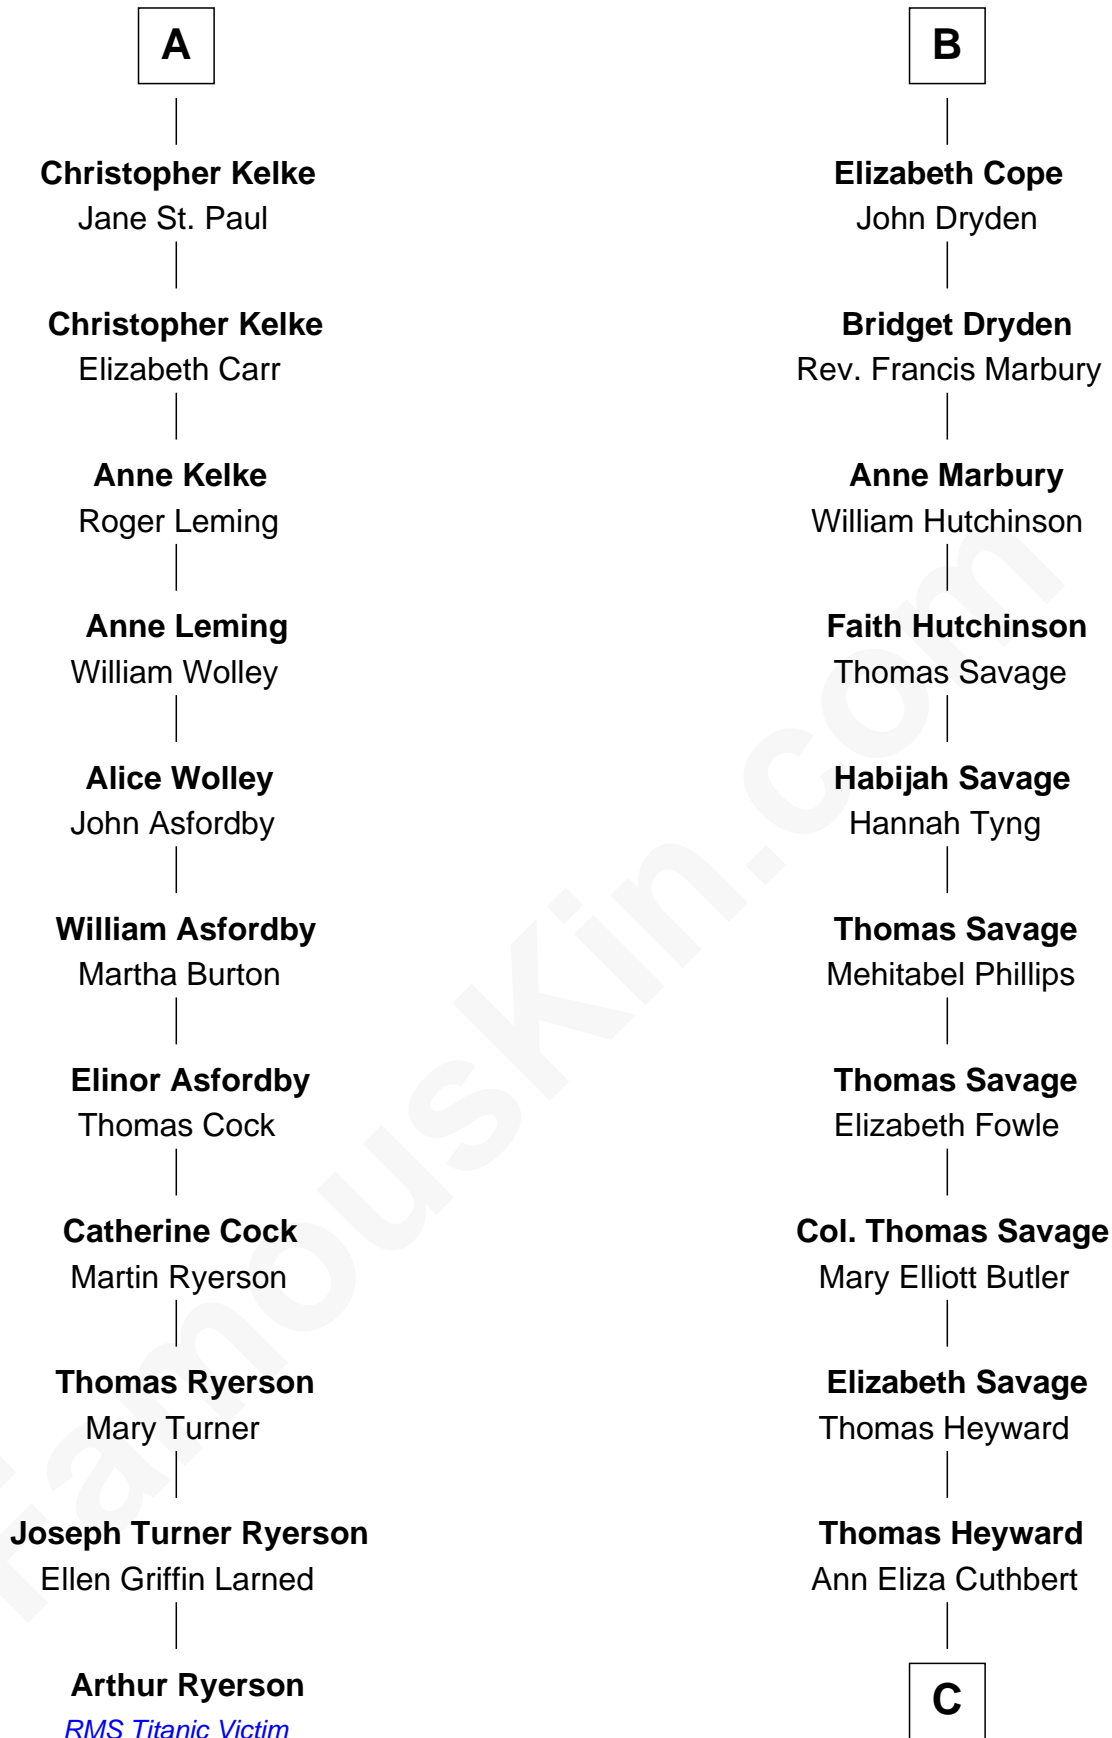

# FamousKin.com Relationship Chart of

**Arthur Ryerson**

*RMS Titanic Victim*

17th cousin 3 times removed of

**DuBose Heyward**

*Author of Porgy (Porgy & Bess)*

**Ralph de Stafford**

Margaret de Audley

**Katherine Hildyard**  
William Girlington

**Isabel Girlington**  
Christopher Kelke

**A**

**Elizabeth de Stafford**  
John de Ferrers

**Robert de Ferrers**  
Margaret Despencer

**Phillippa Ferrers**  
Sir Thomas Greene

**Elizabeth Greene**  
William Raleigh

**Sir Edward Raleigh**  
Margaret Verney

**Sir Edward Raleigh**  
Anne Chamberlayne

**Bridget Raleigh**  
Sir John Cope

**B**

**C**

**Thomas Savage Heyward**

Georgianna Hasell

**Thomas Savage Heyward**

Louisa Watkins

**Edwin Watkins Heyward**

Jane Screven DuBose

**DuBose Heyward**

*American Novelist*