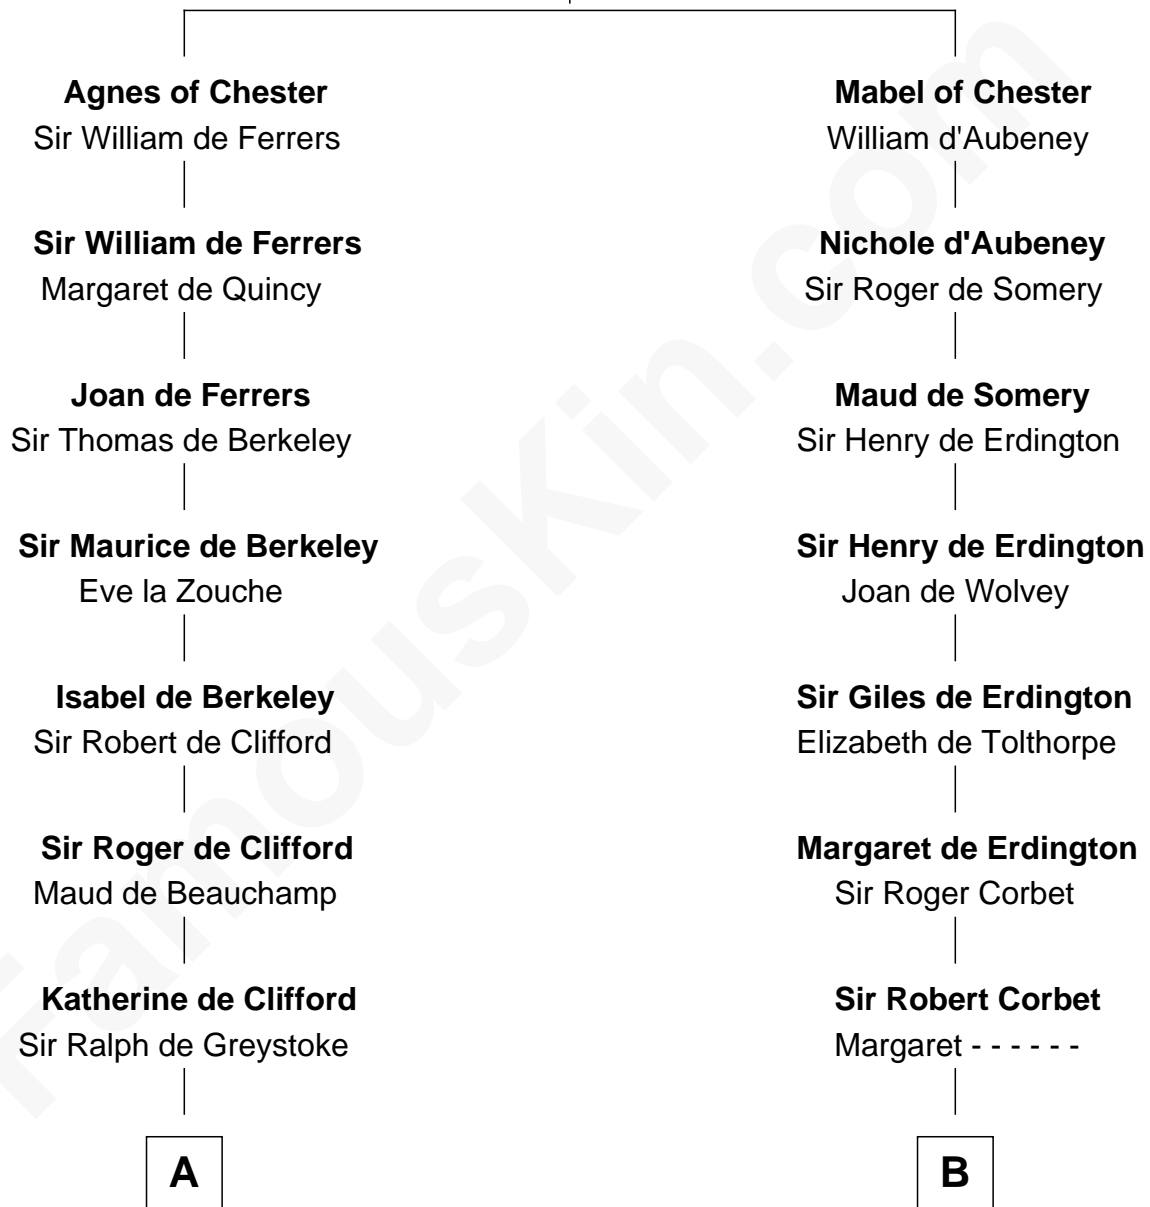

FamousKin.com Relationship Chart of

Arthur Ryerson

RMS Titanic Victim

21st cousin of

John Davis Long

32nd Governor of Massachusetts

Bertrade de Montfort

Hugh de Kevelioc

C

Elinor Asfordby

Thomas Cock

Catherine Cock

Martin Ryerson

Thomas Ryerson

Mary Turner

Joseph Turner Ryerson

Ellen Griffin Larned

Arthur Ryerson

RMS Titanic Victim

D

Simon Davis

Hannah Gates

David Davis

Abigail Brown