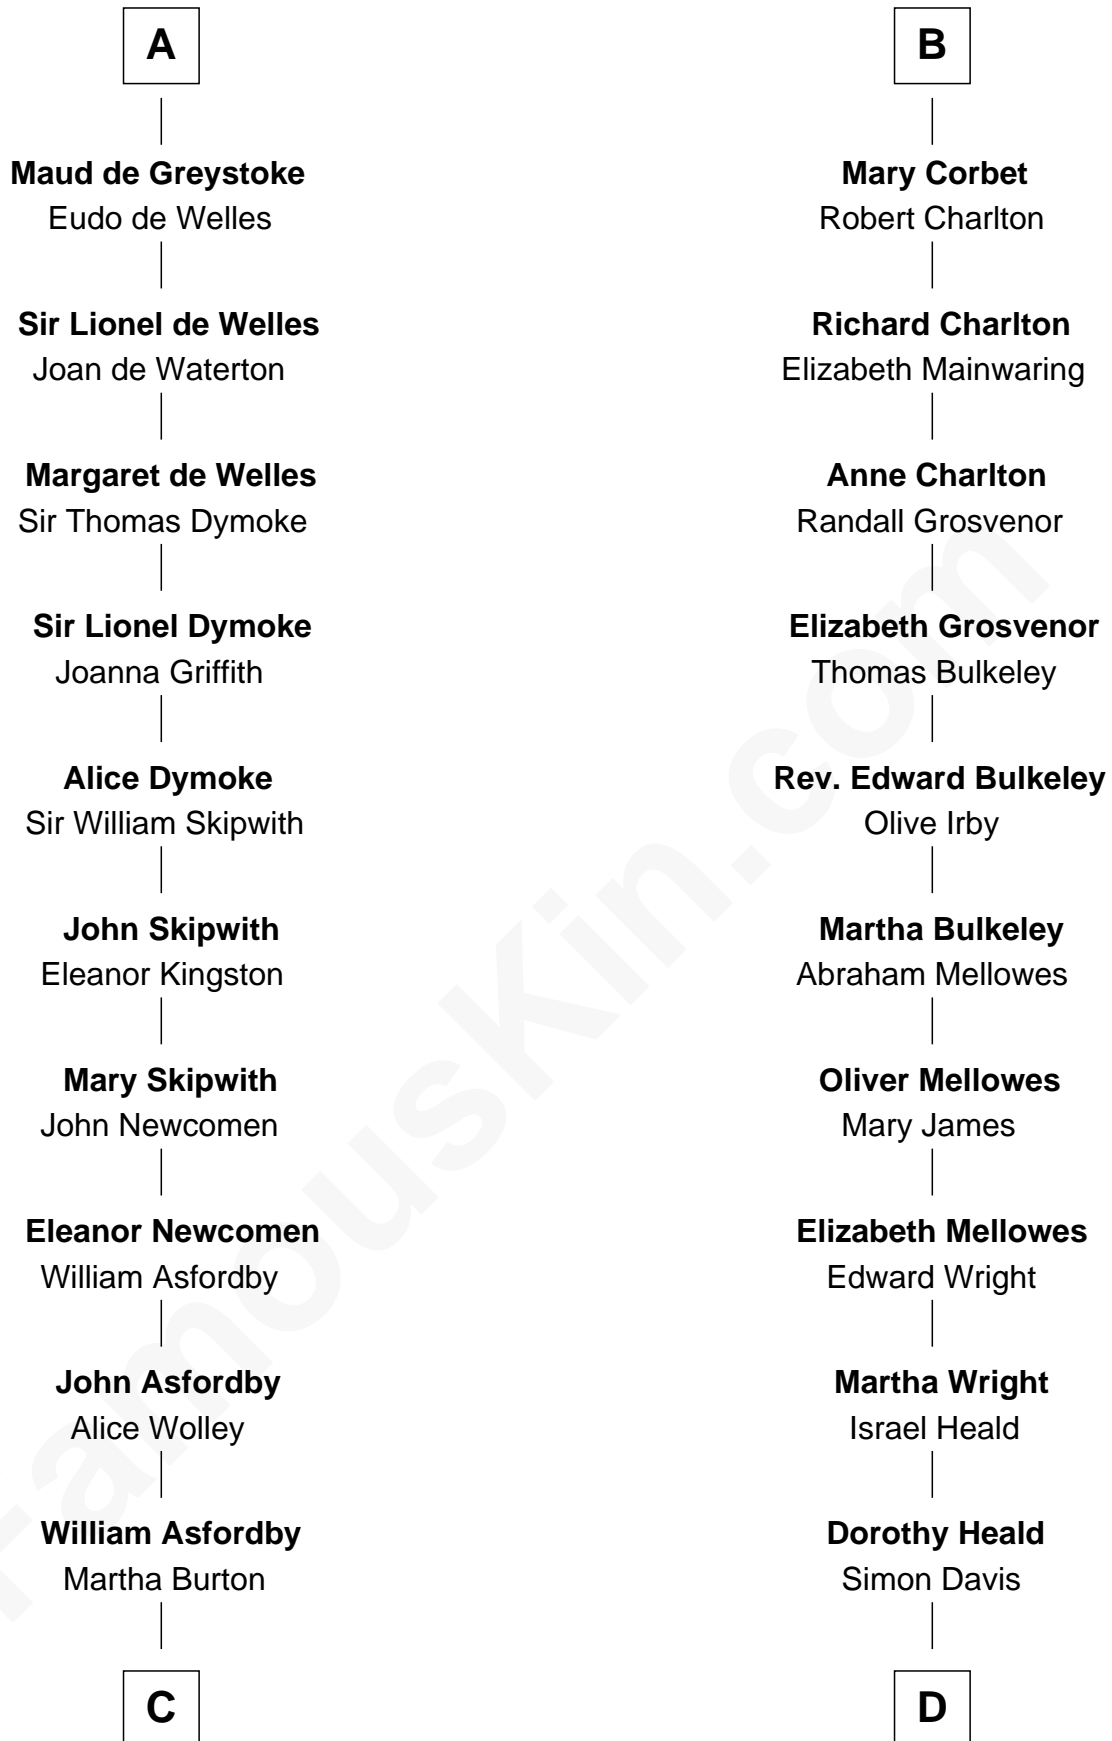

FamousKin.com Relationship Chart of

Arthur Ryerson

RMS Titanic Victim

21st cousin of

John Davis Long

32nd Governor of Massachusetts

Bertrade de Montfort

Hugh de Kevelioc

C

Elinor Asfordby

Thomas Cock

Catherine Cock

Martin Ryerson

Thomas Ryerson

Mary Turner

Joseph Turner Ryerson

Ellen Griffin Larned

Arthur Ryerson

RMS Titanic Victim

D

Simon Davis

Hannah Gates

David Davis

Abigail Brown