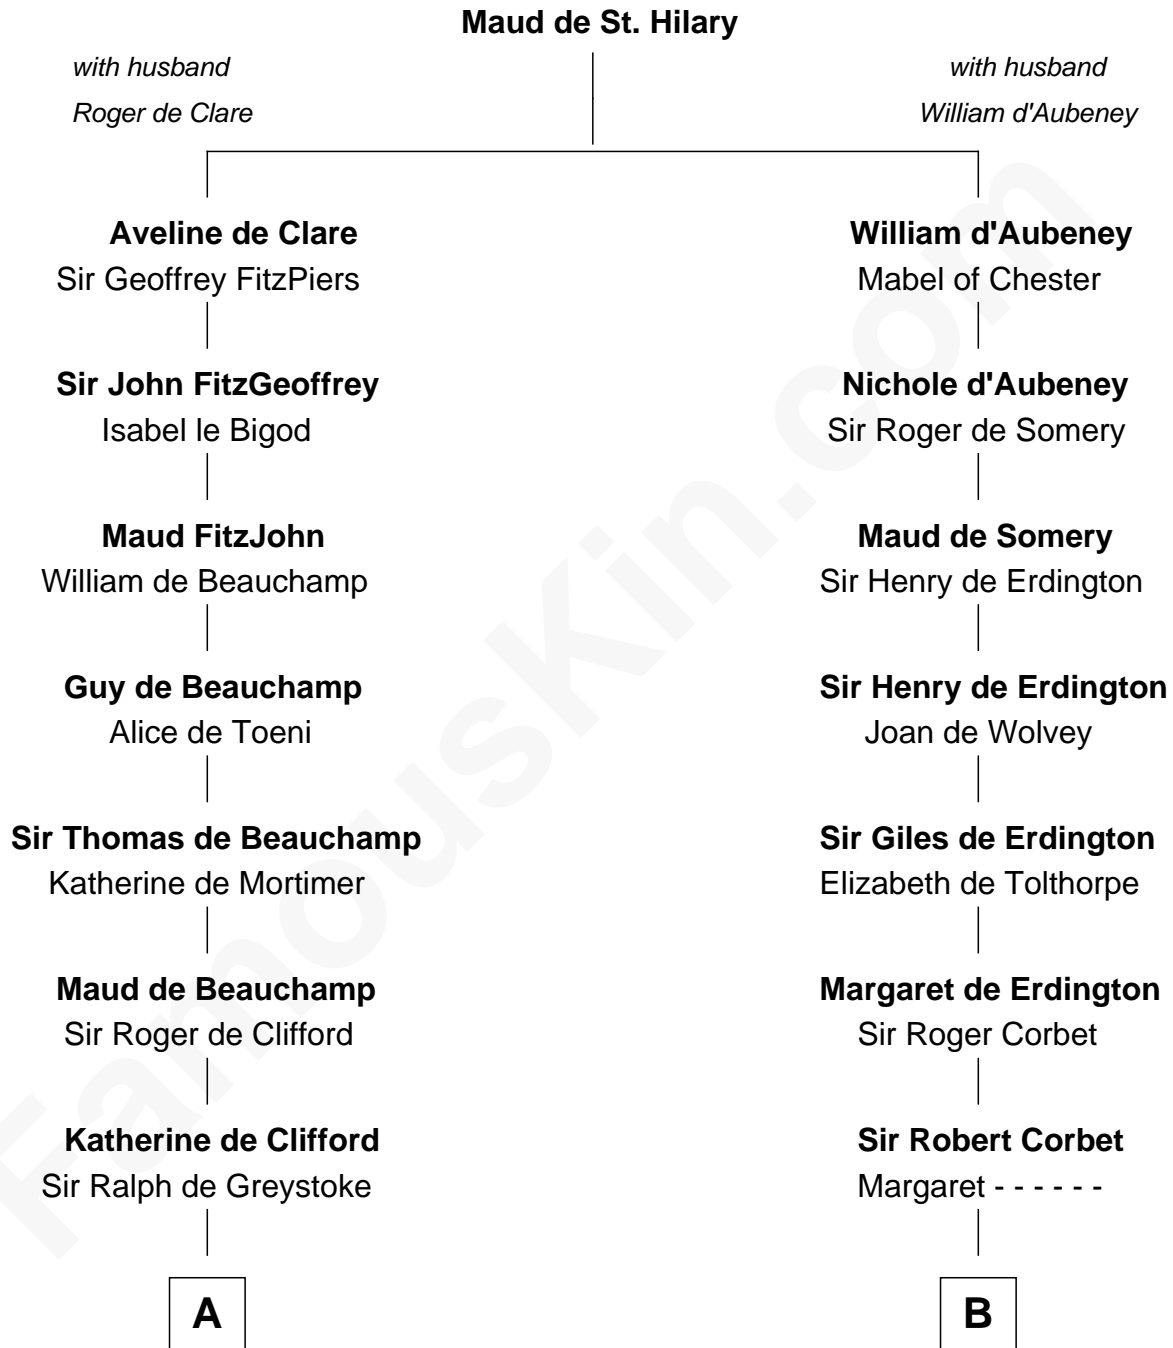

FamousKin.com Relationship Chart of

Arthur Ryerson
RMS Titanic Victim

21st cousin of

John Davis Long
32nd Governor of Massachusetts

C

Elinor Asfordby

Thomas Cock

Catherine Cock

Martin Ryerson

Thomas Ryerson

Mary Turner

Joseph Turner Ryerson

Ellen Griffin Larned

Arthur Ryerson

RMS Titanic Victim

D