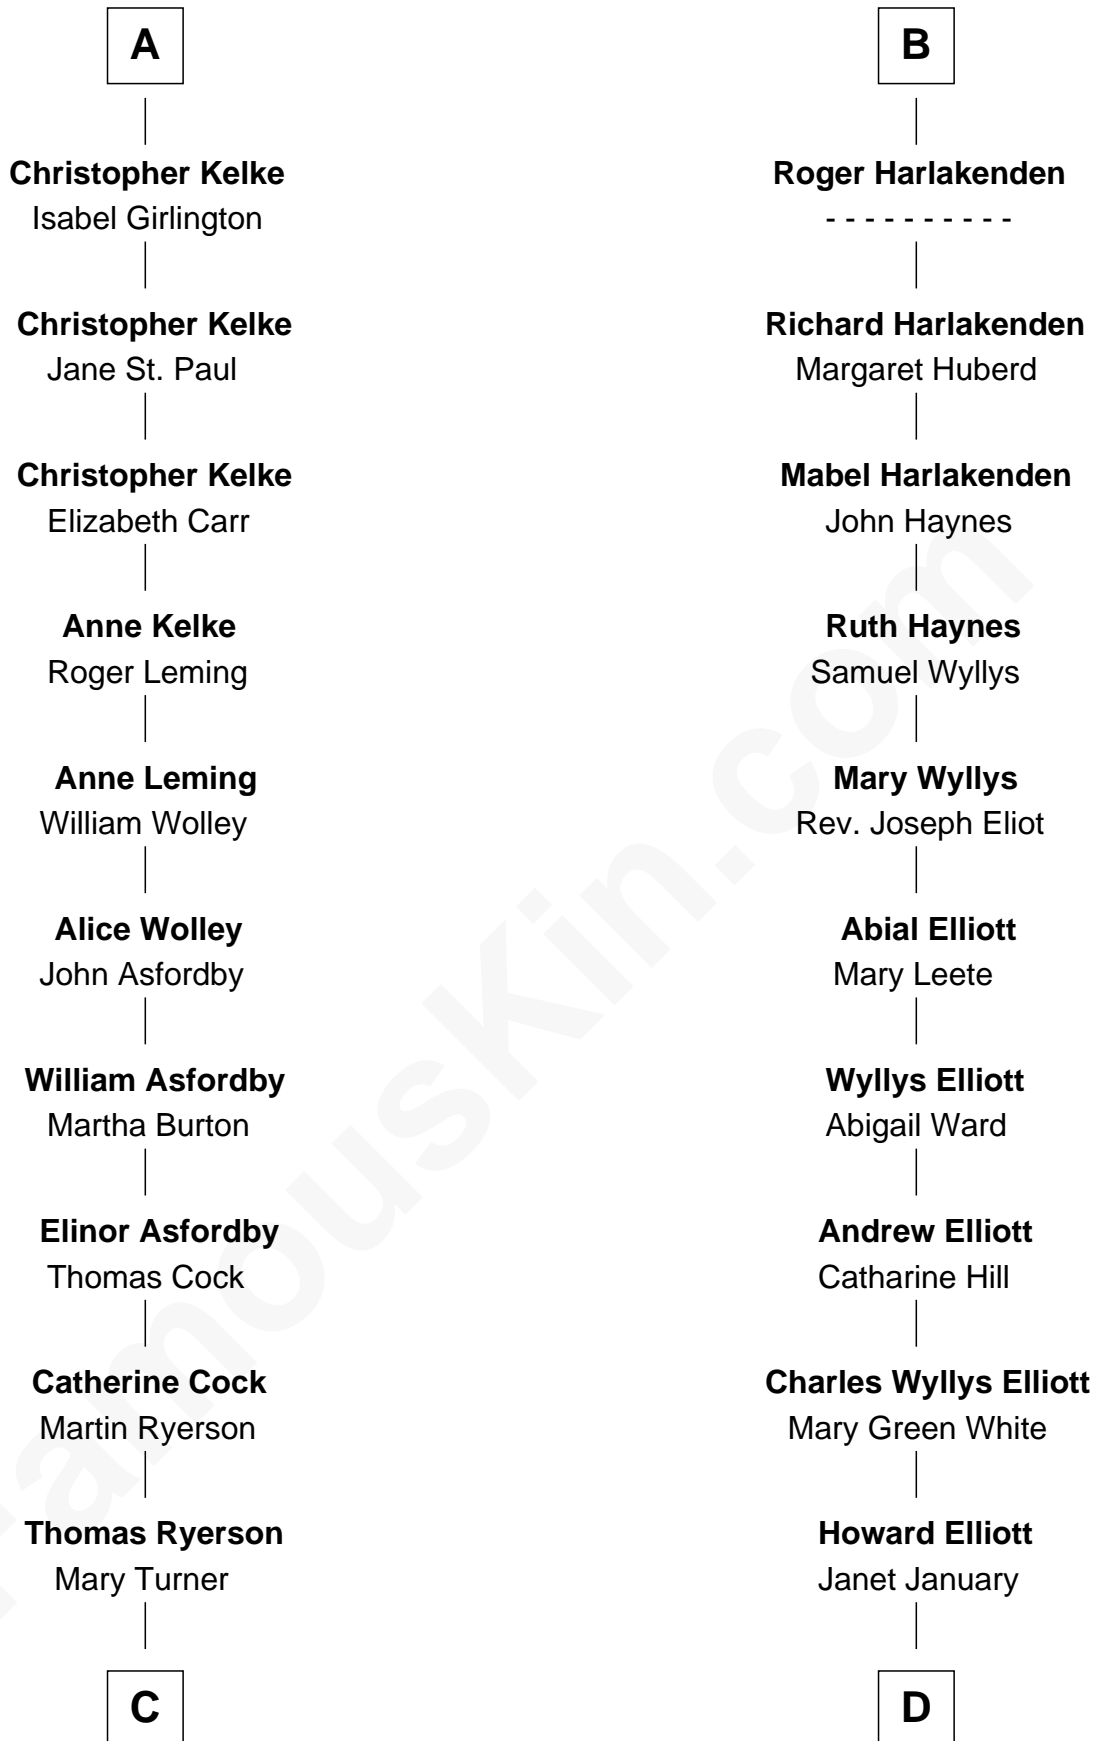

FamousKin.com Relationship Chart of

Arthur Ryerson

RMS Titanic Victim

18th cousin 1 time removed of

Ali Wentworth

TV Actress and Comedienne

Edward III, King of England

Philippa of Hainault

C

Joseph Turner Ryerson

Ellen Griffin Larned

Arthur Ryerson

RMS Titanic Victim

D

Janet January Elliott

Richard Bryant Hobart