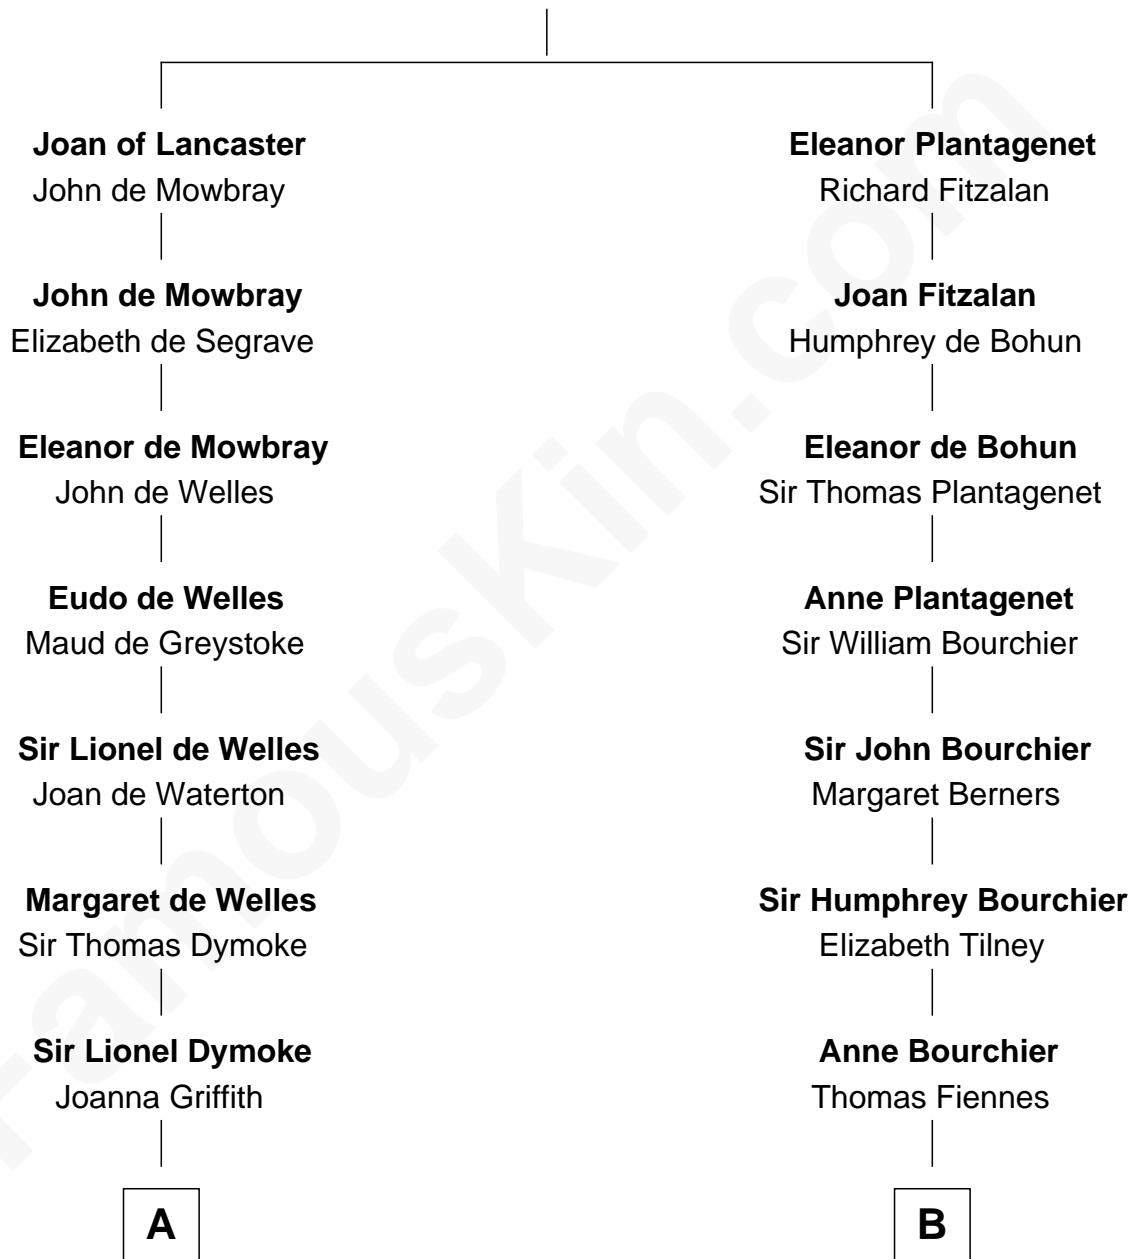

FamousKin.com Relationship Chart of

Arthur Ryerson

RMS Titanic Victim

17th cousin 4 times removed of

Ali Wentworth

TV Actress and Comedienne

Henry Plantagenet

Maud de Chaworth

C

Charles Wyllys Elliott

Mary Green White

Howard Elliott

Janet January

Janet January Elliott

Richard Bryant Hobart

Mable Bryant Hobart