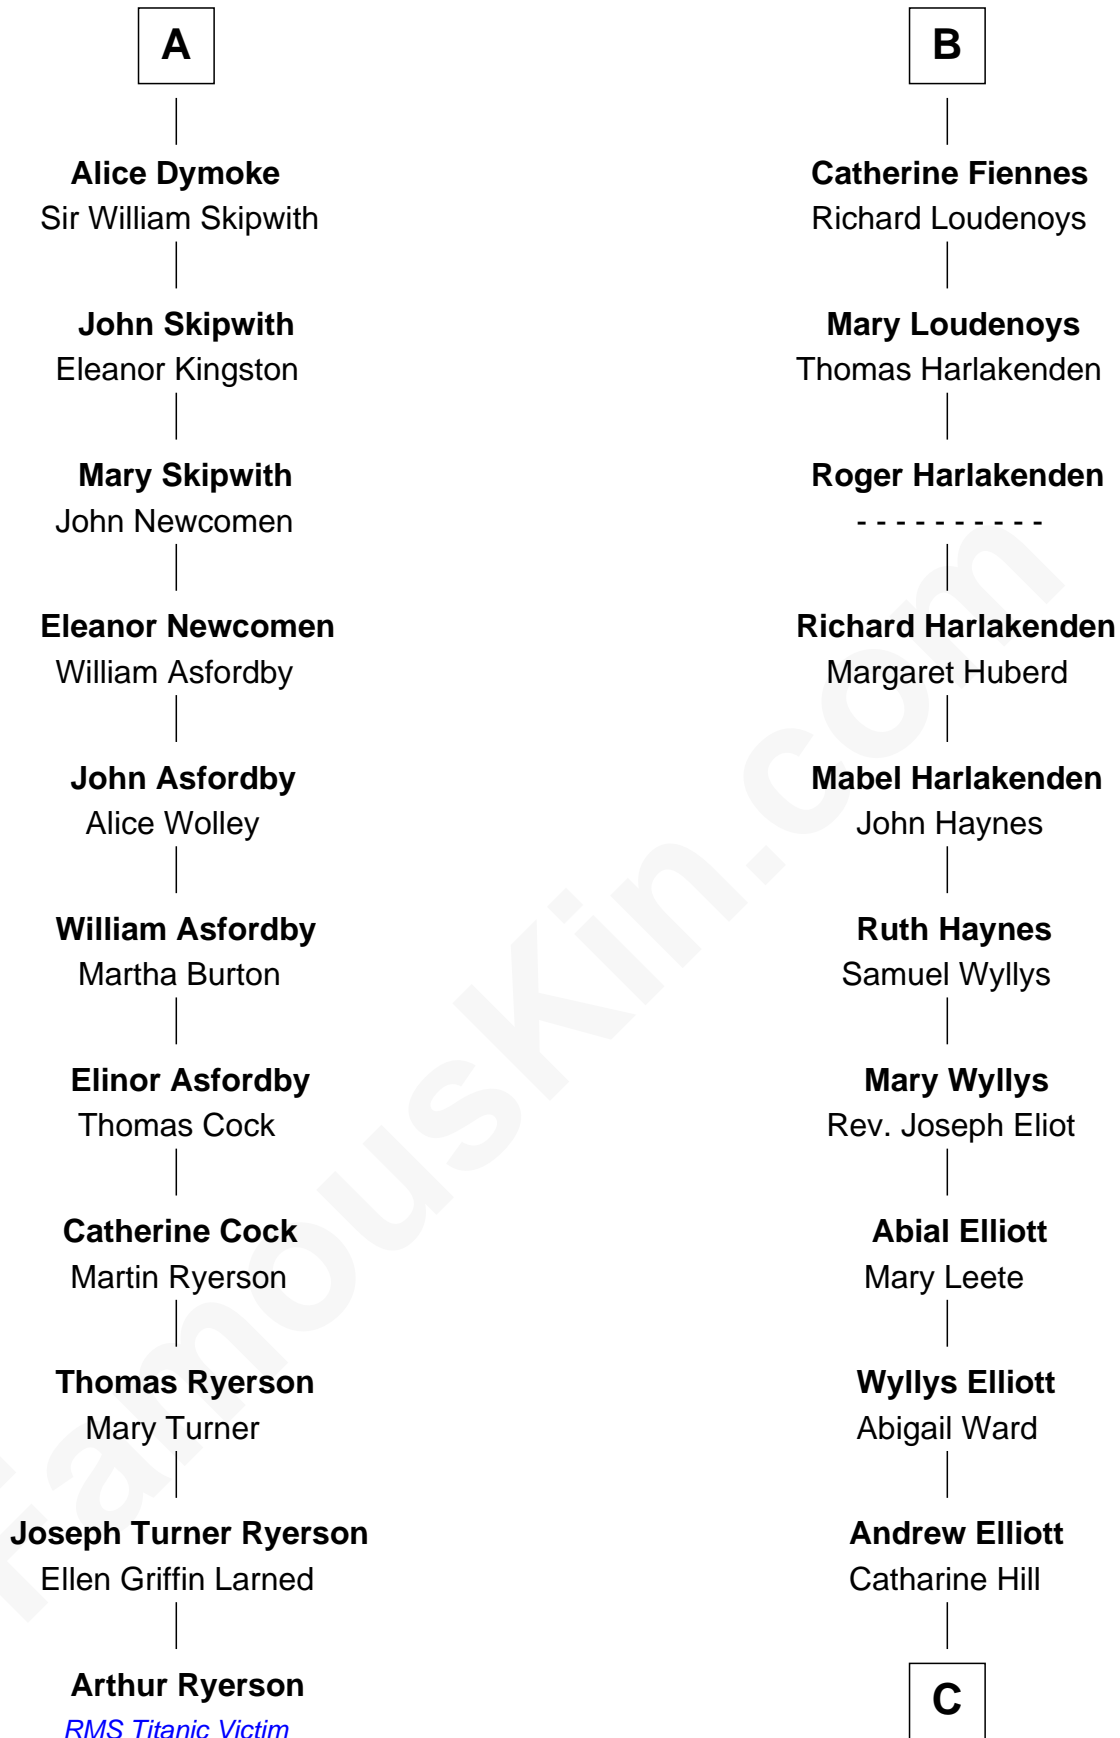

FamousKin.com Relationship Chart of

Arthur Ryerson

RMS Titanic Victim

17th cousin 4 times removed of

Ali Wentworth

TV Actress and Comedienne

Henry Plantagenet

Maud de Chaworth

C

Charles Wyllys Elliott

Mary Green White

Howard Elliott

Janet January

Janet January Elliott

Richard Bryant Hobart

Mable Bryant Hobart