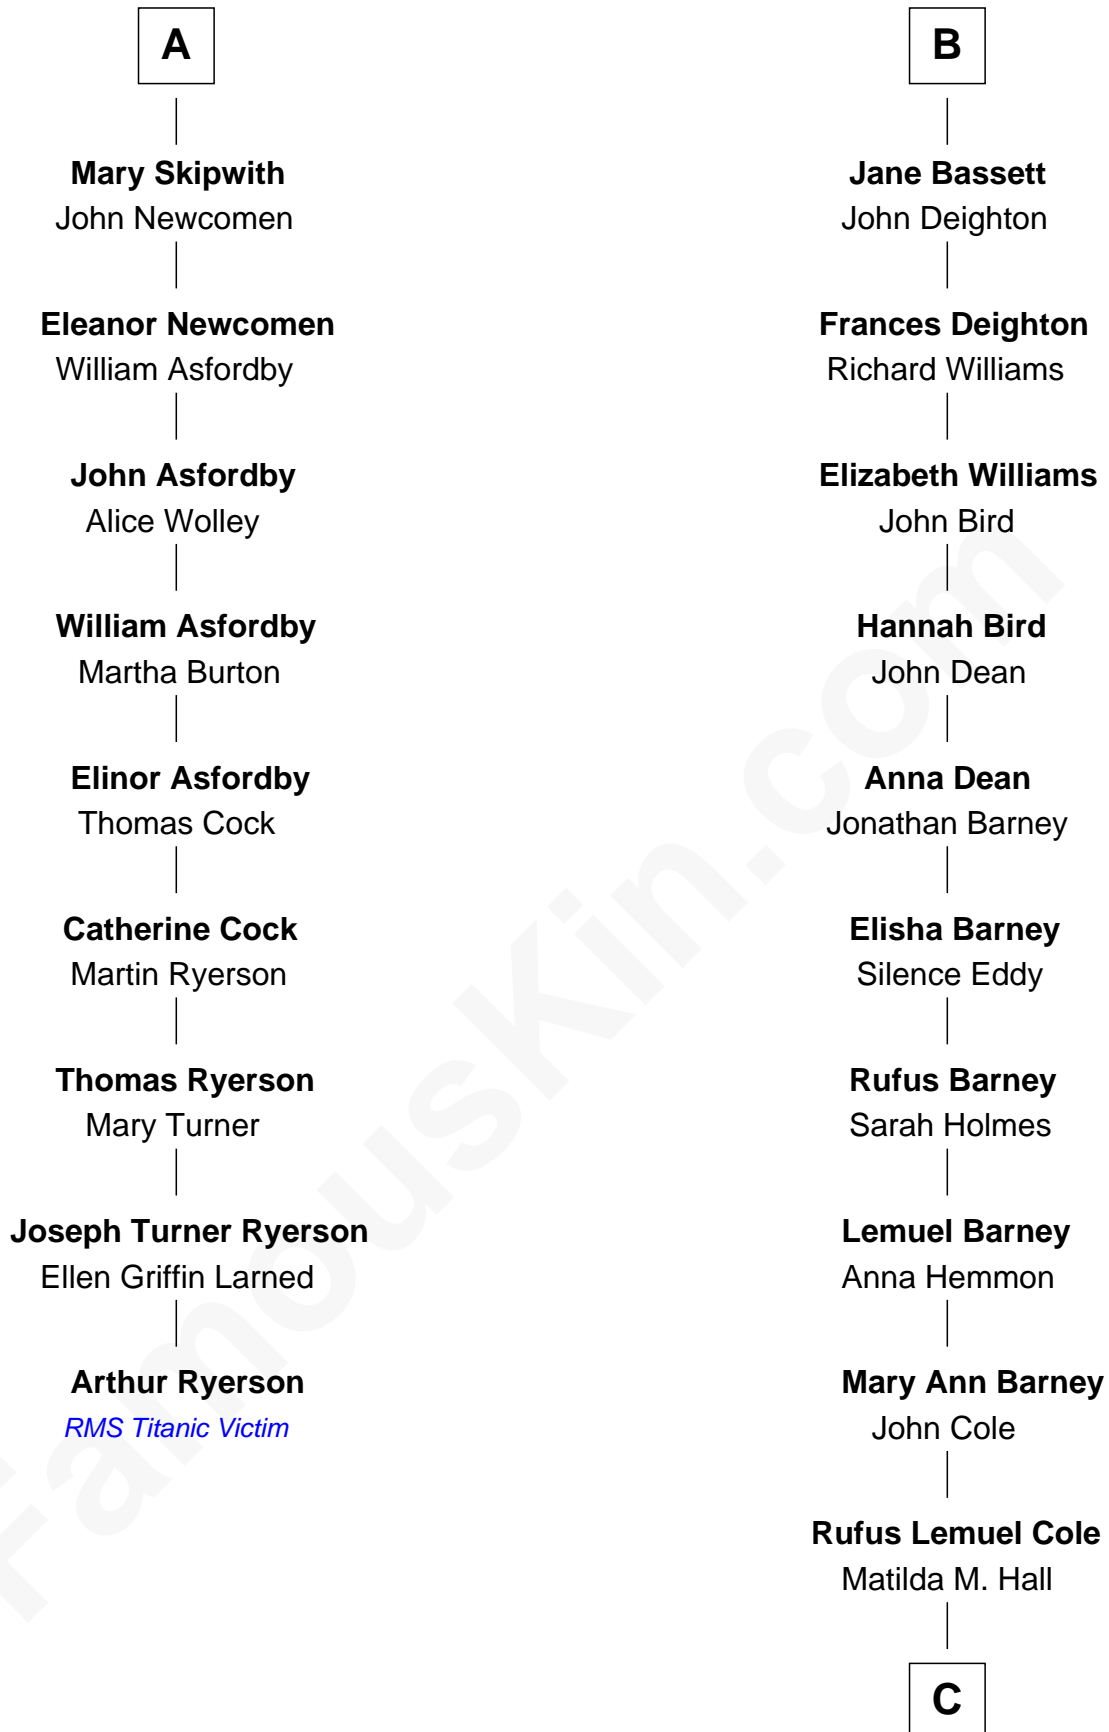

FamousKin.com Relationship Chart of

Arthur Ryerson

RMS Titanic Victim

15th cousin 5 times removed of

Michael Lookinland

TV Actor

C

Nellie M. Cole

John Andrew Lookinland

Orrin Paul Lookinland

Madeline Tait

Paul Russell Lookinland

Karen Ruth McKinney

Michael Lookinland

TV Actor

FamousKin.com