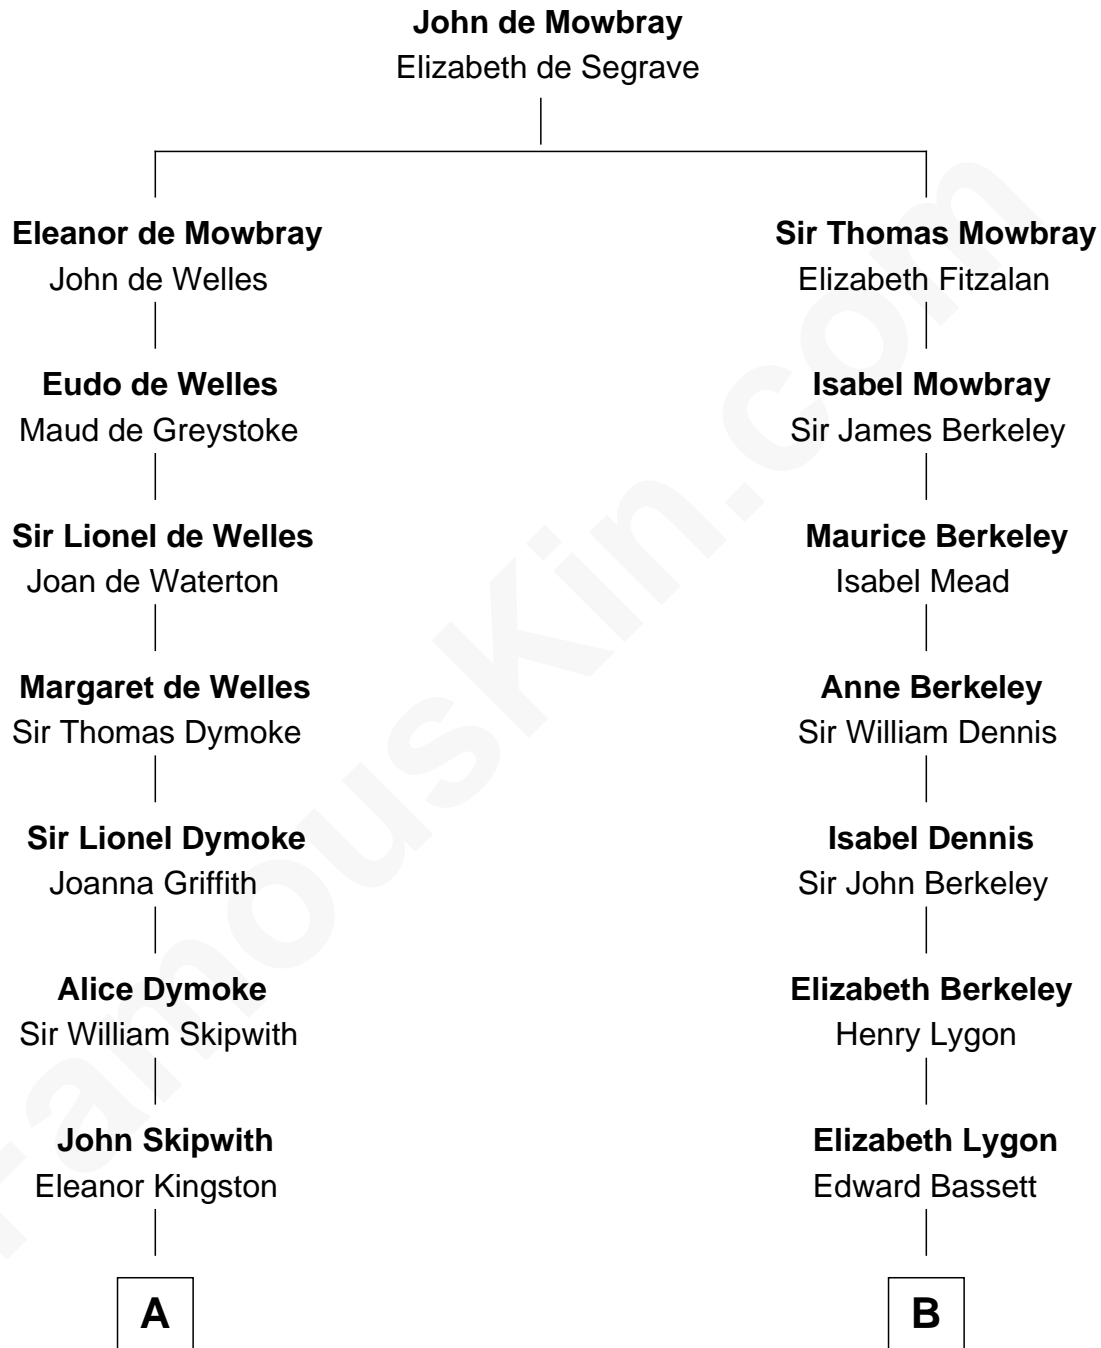

FamousKin.com Relationship Chart of

Arthur Ryerson

RMS Titanic Victim

15th cousin 5 times removed of

Michael Lookinland

TV Actor

C

Nellie M. Cole

John Andrew Lookinland

Orrin Paul Lookinland

Madeline Tait

Paul Russell Lookinland

Karen Ruth McKinney

Michael Lookinland

TV Actor

FamousKin.com