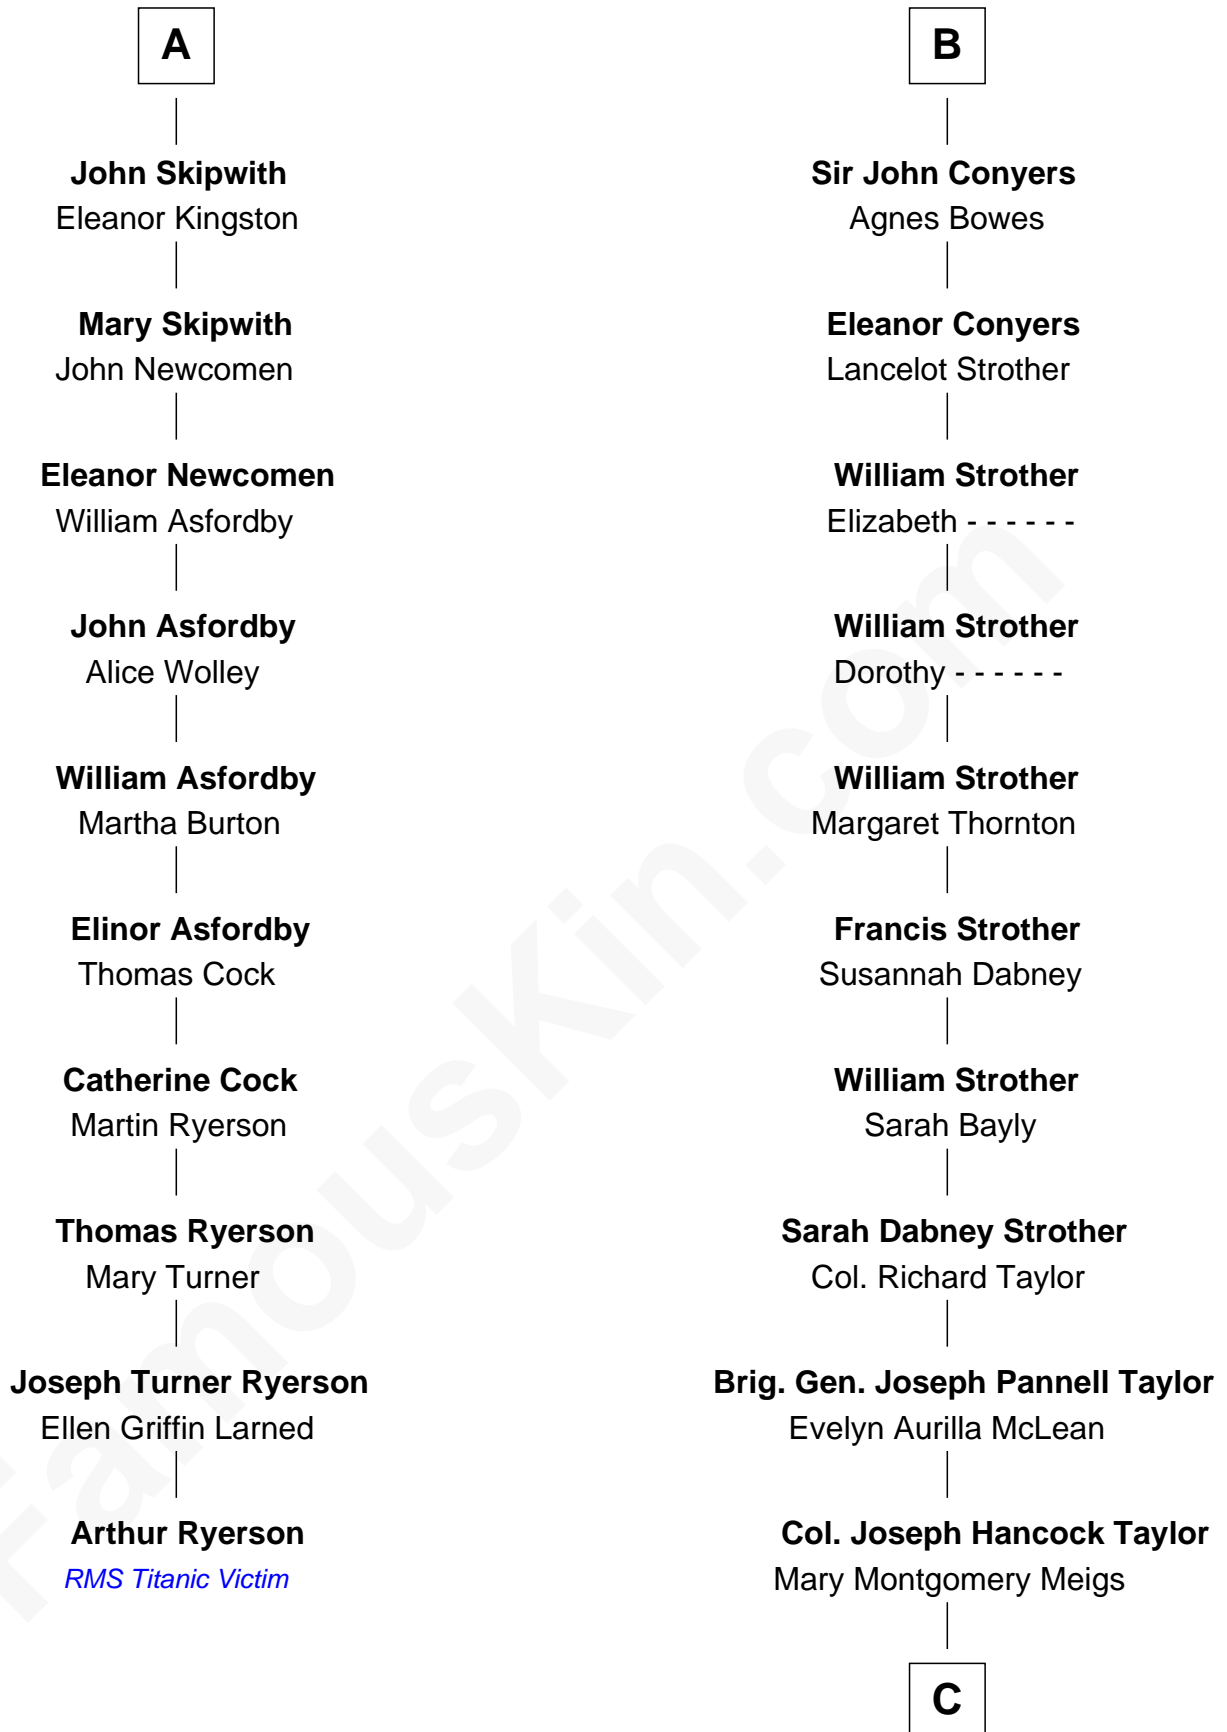

FamousKin.com Relationship Chart of

Arthur Ryerson

RMS Titanic Victim

16th cousin 4 times removed of

Parker Stevenson

TV and Movie Actor

C

Evelyn Taylor

Eli Kirk Price

Philip Price

Sarah Meade Harrison

Sarah Meade Price

Richard Stevenson Parker

Parker Stevenson

TV and Movie Actor

FamousKin.com