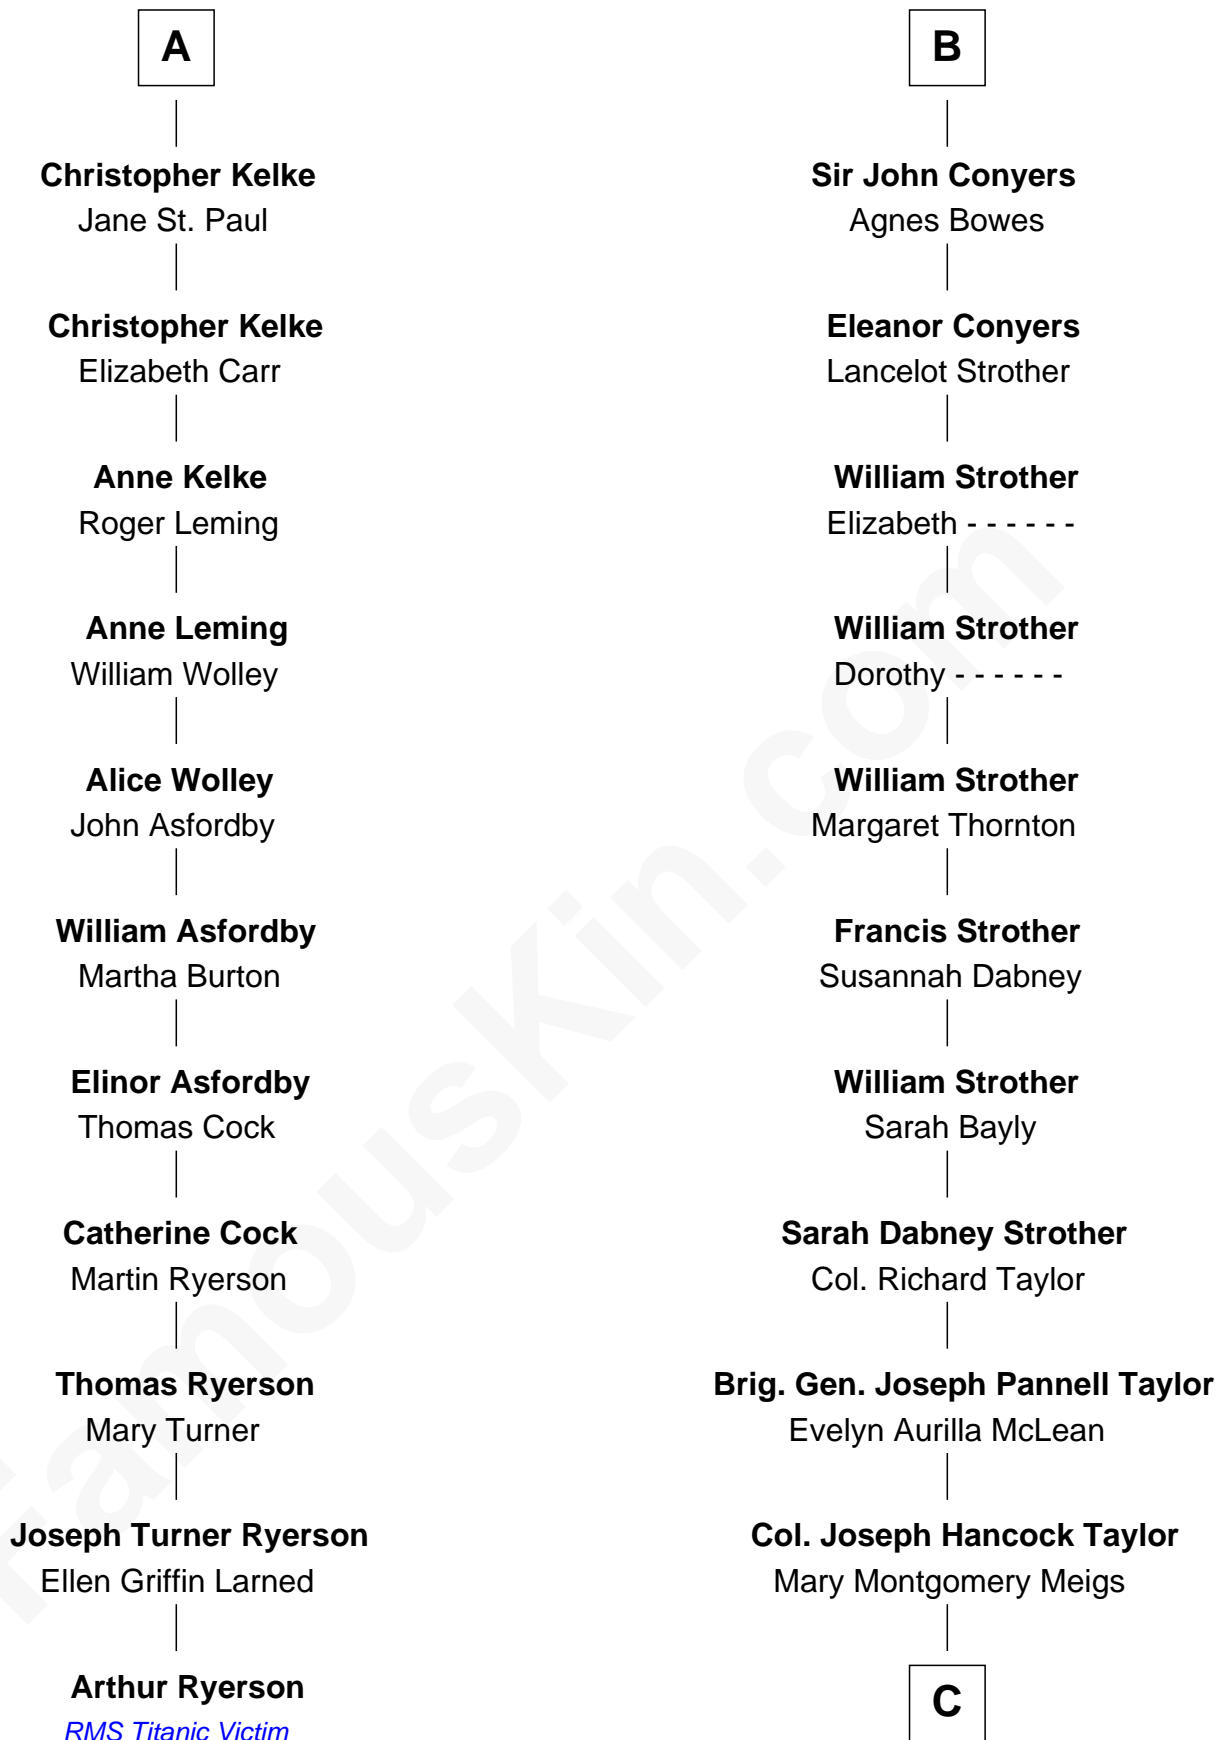

FamousKin.com Relationship Chart of

Arthur Ryerson

RMS Titanic Victim

17th cousin 3 times removed of

Parker Stevenson

TV and Movie Actor

Sir Ralph de Neville

Alice de Audley

Anne Stafford

Dorothy Neville

Sir John Dawney

Anne Dawney

Sir George Conyers

B

C

Evelyn Taylor