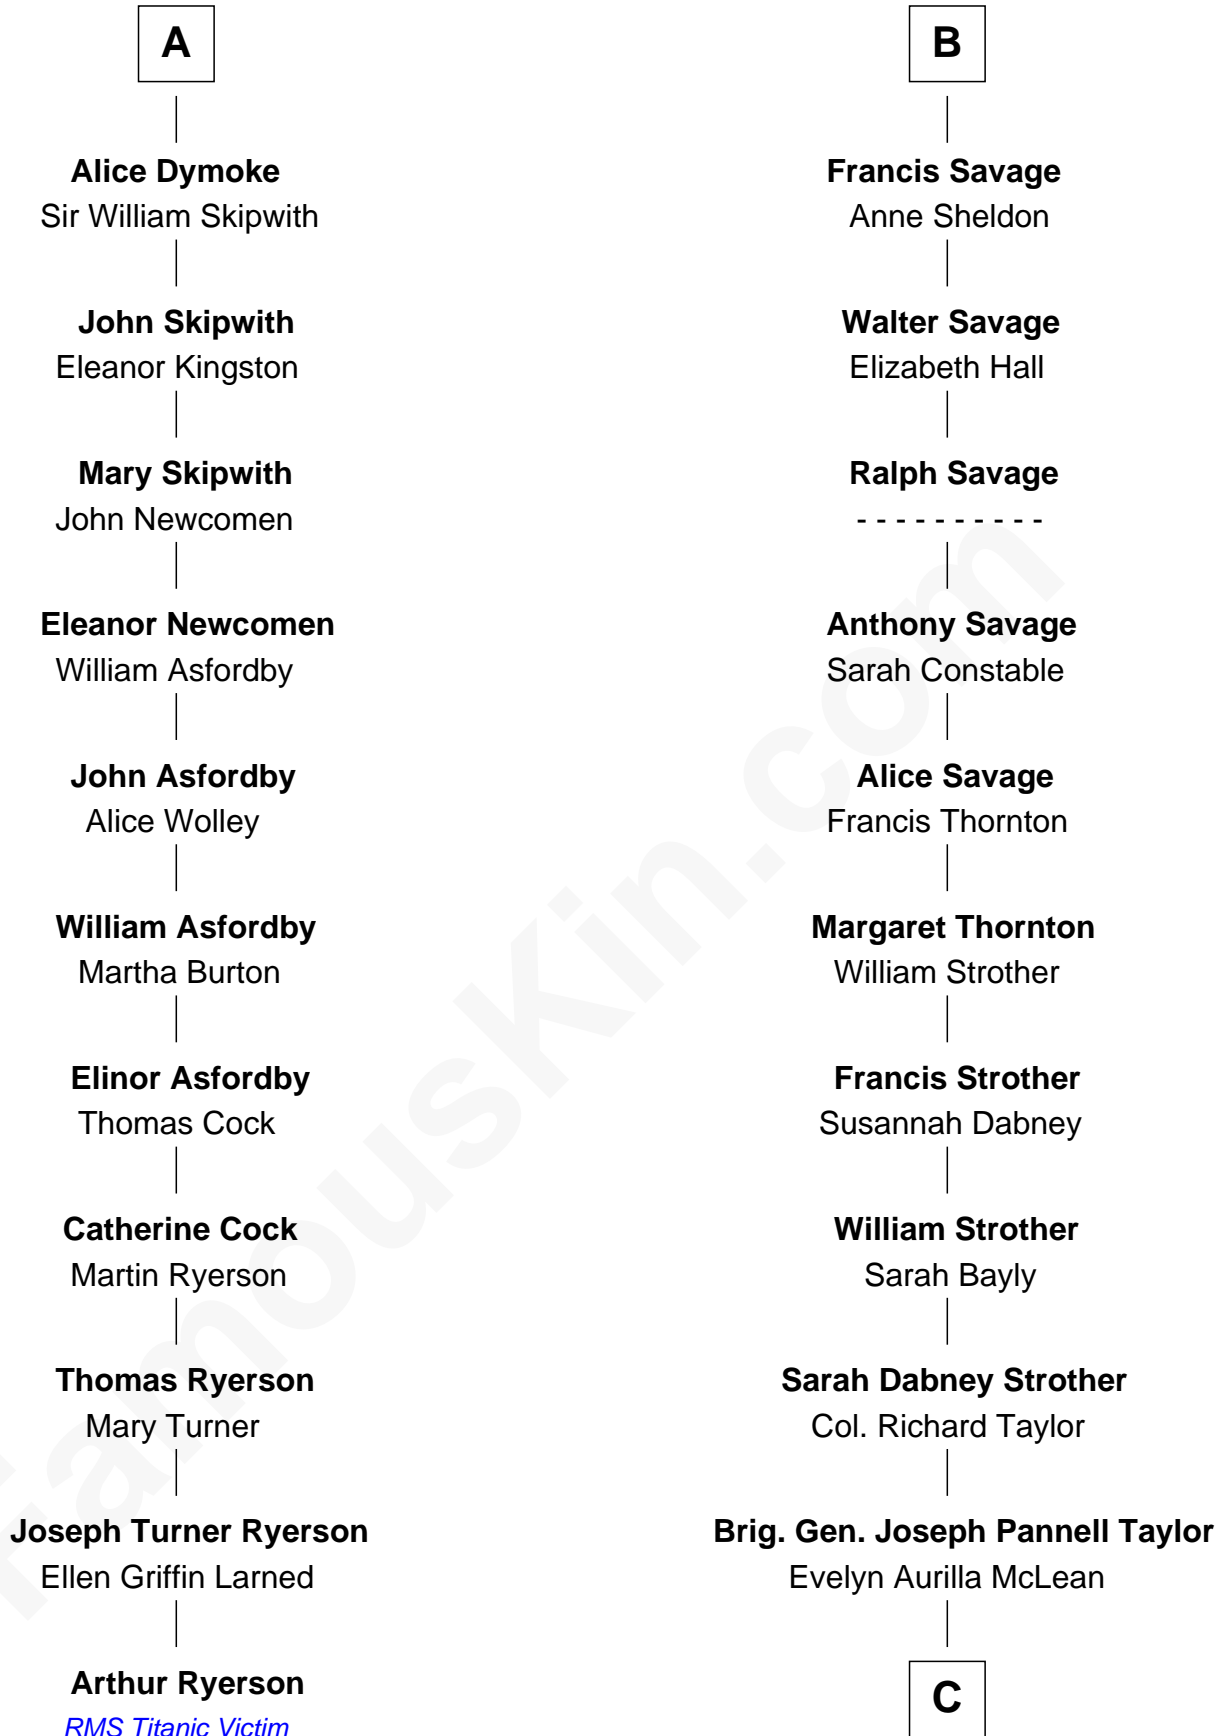

FamousKin.com Relationship Chart of

Arthur Ryerson

RMS Titanic Victim

17th cousin 4 times removed of

Parker Stevenson

TV and Movie Actor

Henry Plantagenet

Maud de Chaworth

C

Col. Joseph Hancock Taylor

Mary Montgomery Meigs

Evelyn Taylor

Eli Kirk Price

Philip Price

Sarah Meade Harrison

Sarah Meade Price