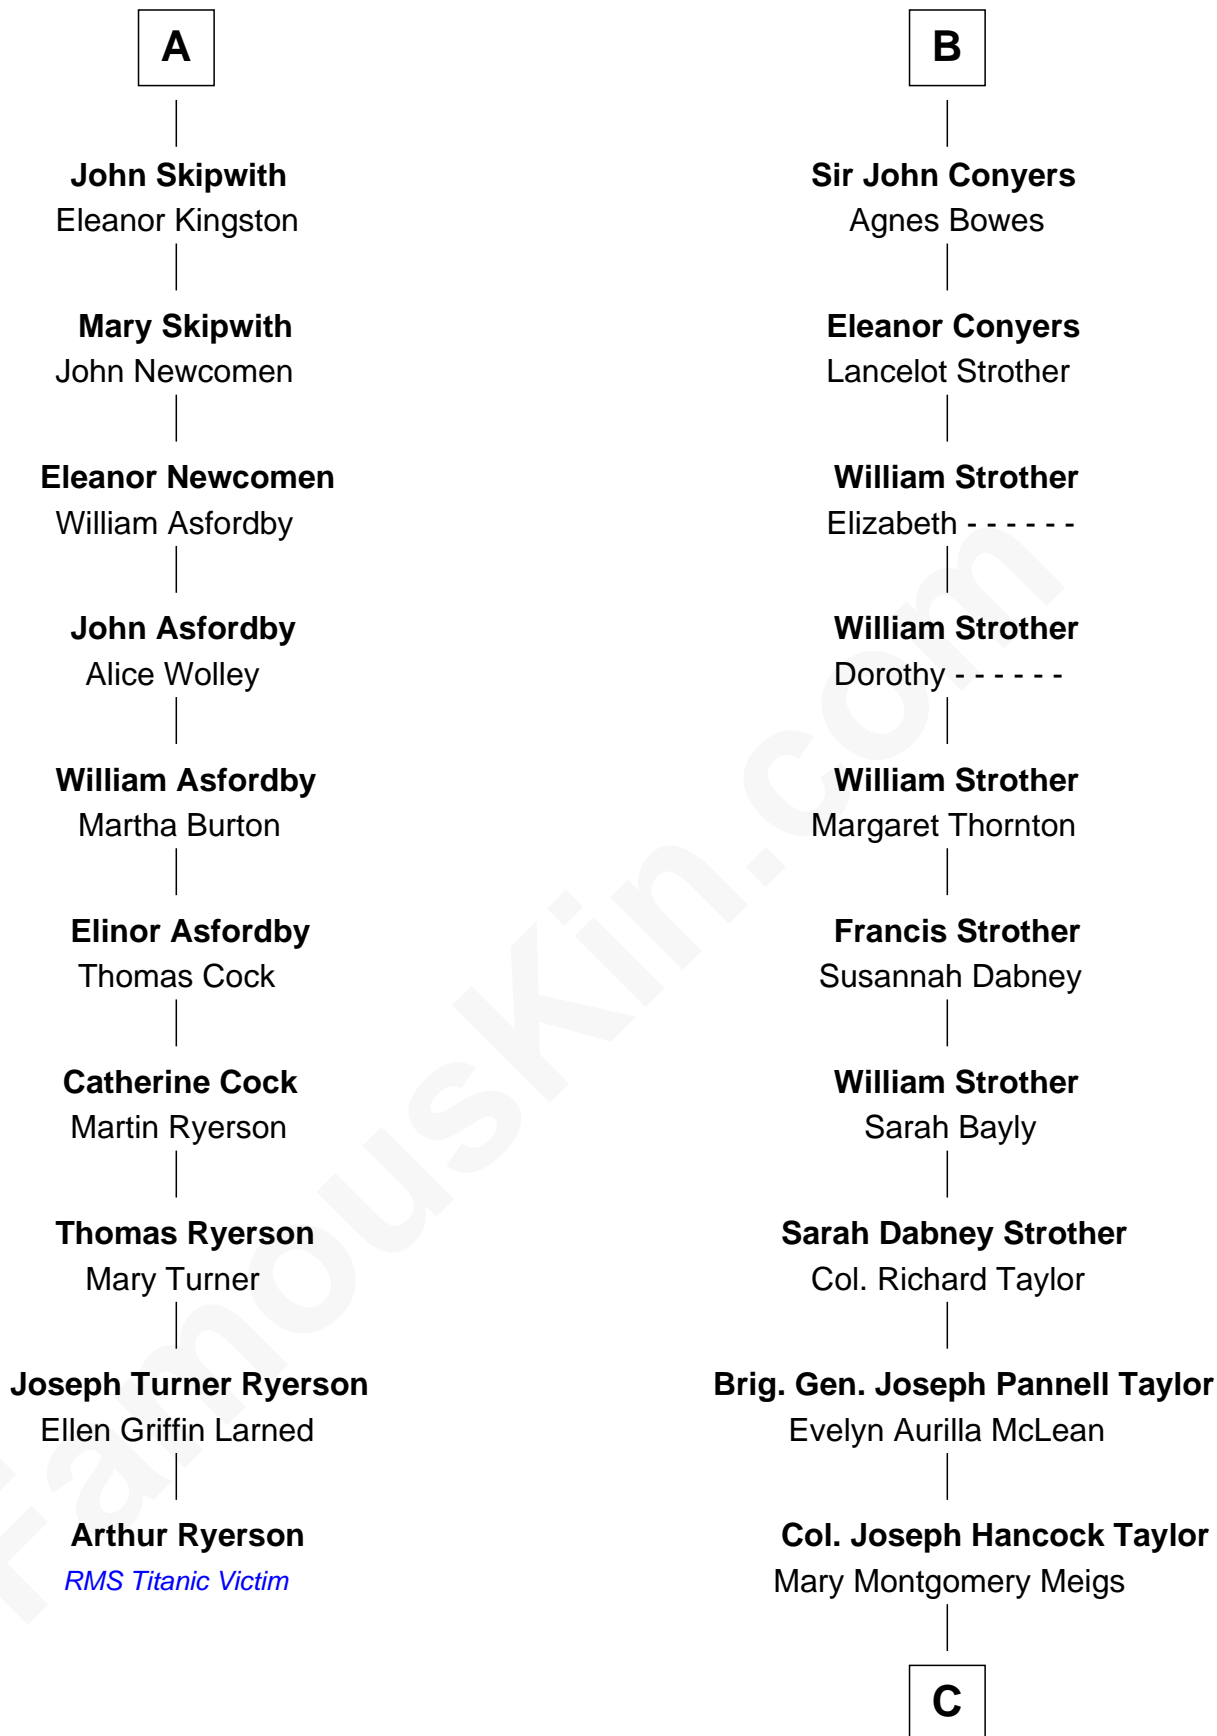

FamousKin.com Relationship Chart of

Arthur Ryerson

RMS Titanic Victim

16th cousin 4 times removed of

Parker Stevenson

TV and Movie Actor

Sir Henry de Percy

Idoine de Clifford

C

Evelyn Taylor

Eli Kirk Price

Philip Price

Sarah Meade Harrison

Sarah Meade Price

Richard Stevenson Parker

Parker Stevenson