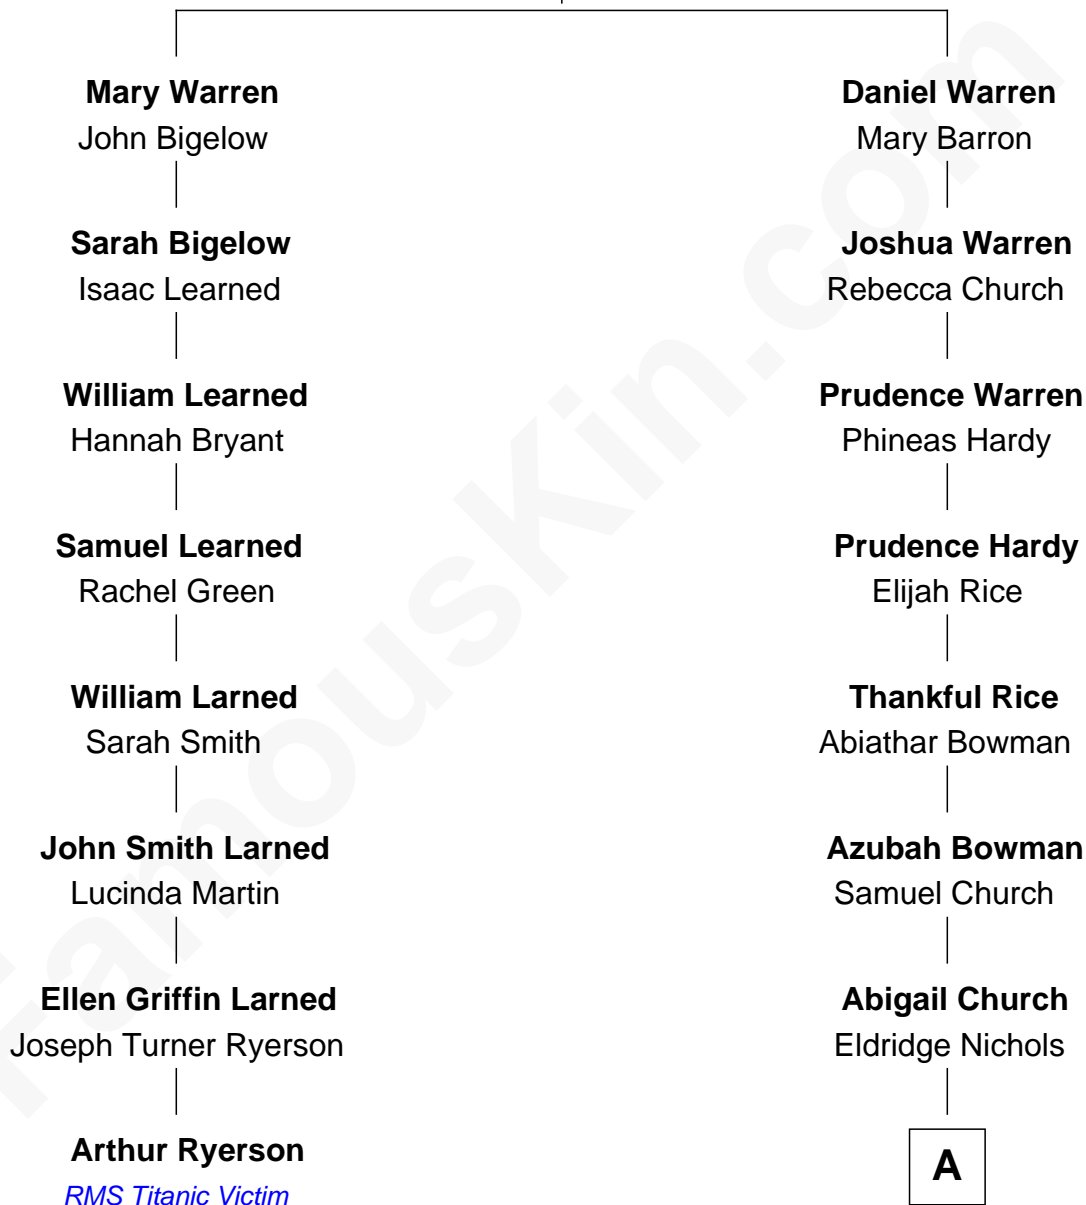

# FamousKin.com Relationship Chart of

**Arthur Ryerson**

*RMS Titanic Victim*

7th cousin 6 times removed of

**Taylor Lautner**

*TV and Movie Actor*

**John Warren**  
Margaret - - - - -

**A**

**George Nichols**

Louise Harriett Randall

**Wayland Albert Nichols**

Fannie Blanche Sisco

**Frank James Nichols**

Olive F. Allen

**Keith Francis Nichols**

Wanda J. Yount