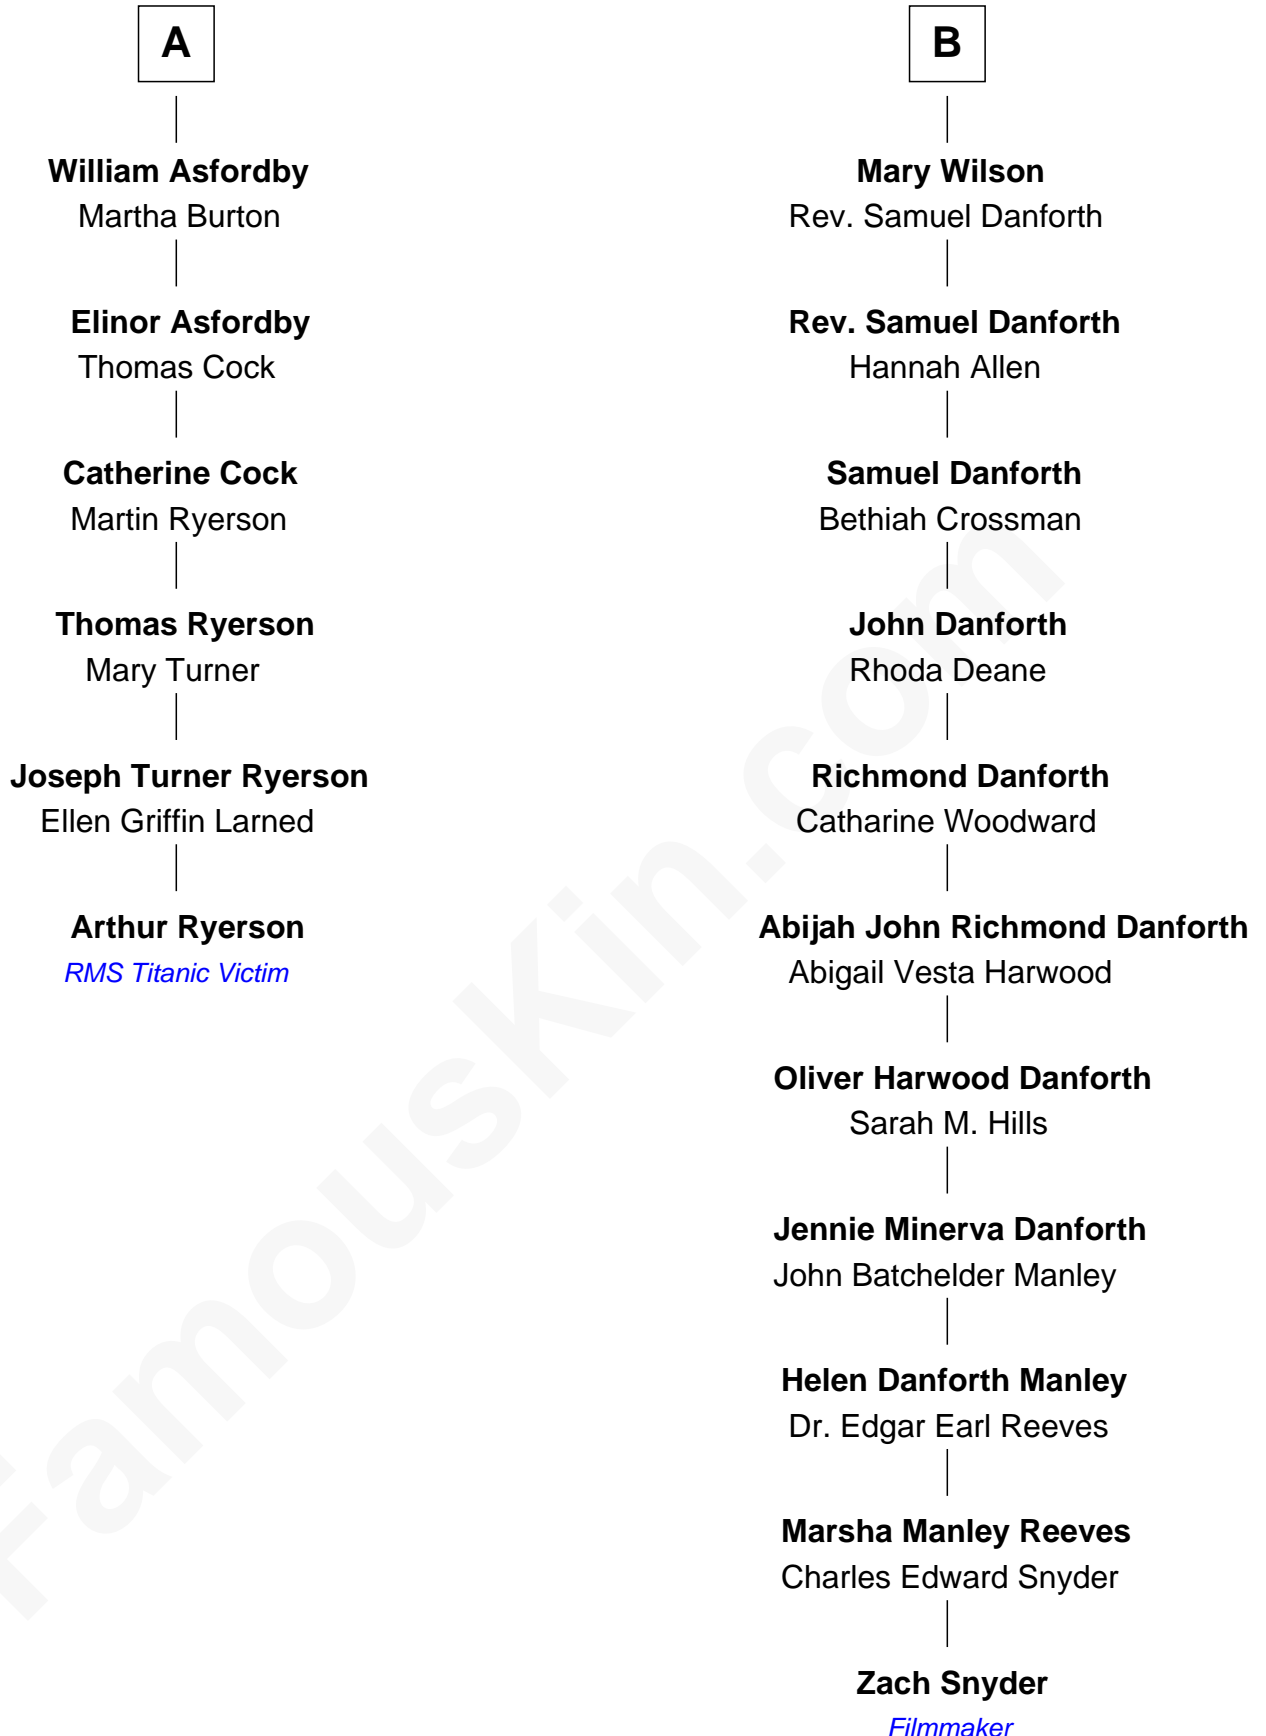

# FamousKin.com Relationship Chart of

**Arthur Ryerson**

*RMS Titanic Victim*

12th cousin 5 times removed of

**Zach Snyder**

*Filmmaker*

**Sir Lionel de Welles**

Joan de Waterton

**Mary Skipwith**

John Newcomen

**Eleanor Newcomen**

William Asfordby

**John Asfordby**

Alice Wolley

**A**

**Cecily de Welles**

Sir Robert Willoughby

**Sir Christopher Willoughby**

Margaret Jenney

**Elizabeth Willoughby**

Sir William Eure

**Sir Ralph Eure**

Margery Bowes

**Anne Eure**

Lancelot Mansfield

**John Mansfield**

Elizabeth - - - - -

**Elizabeth Mansfield**

Rev. John Wilson

**B**

Zach Snyder photo by [Gage Skidmore](#) (CC BY-SA 2.0)