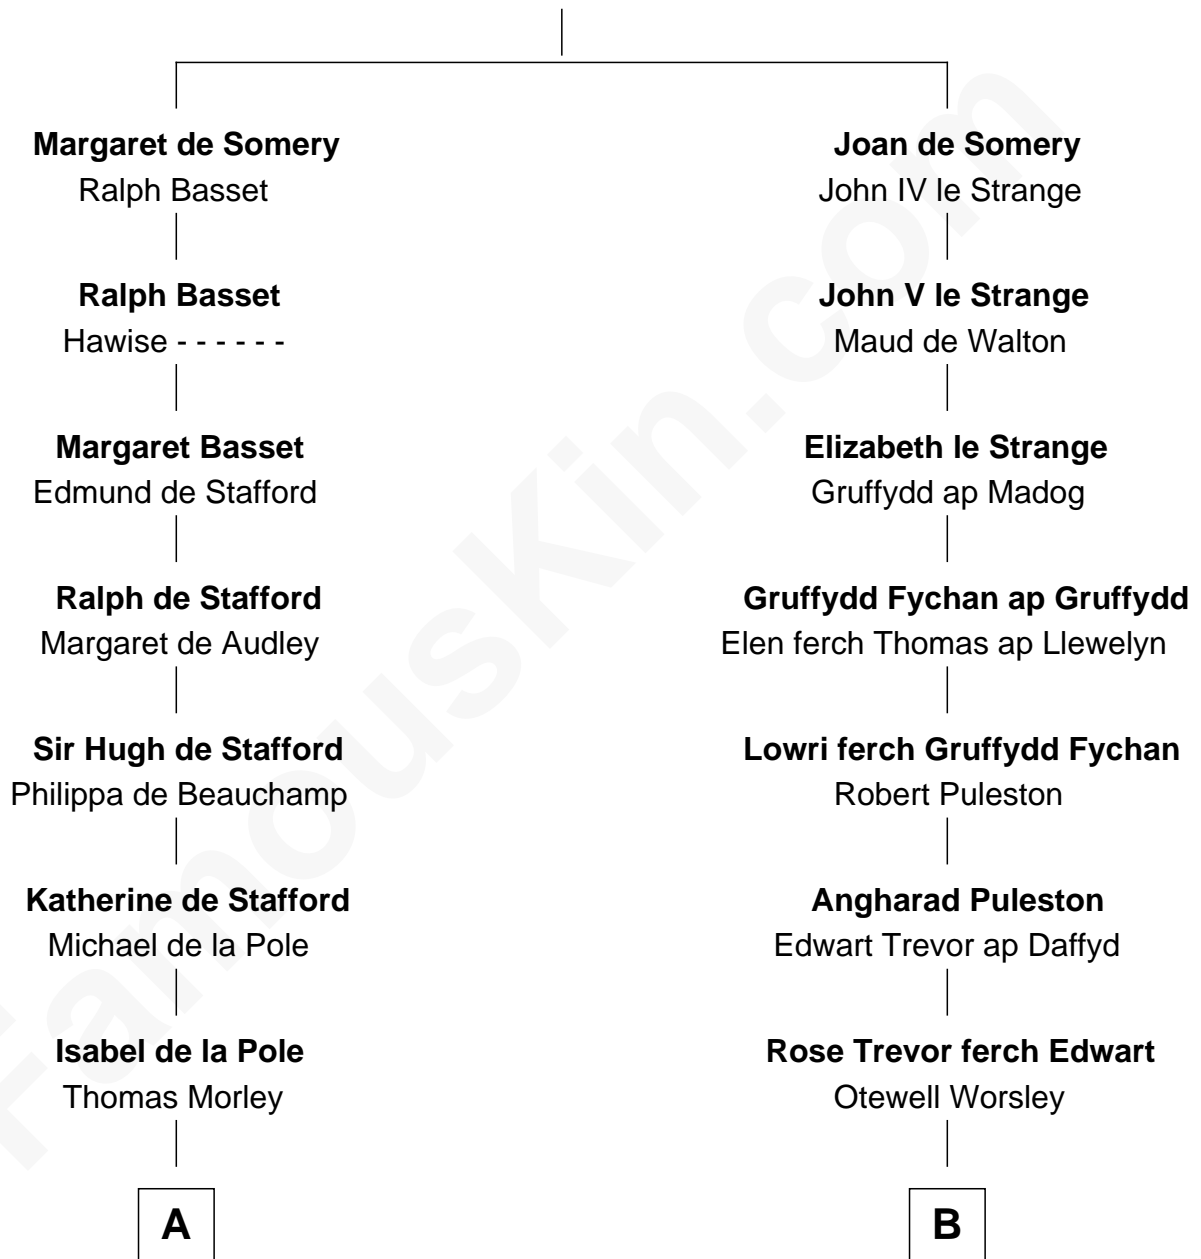

# FamousKin.com Relationship Chart of

**Arthur Ryerson**  
*RMS Titanic Victim*

11th cousin 10 times removed of

**Samuel Appleton**  
*(c1586 - 1670) Great Migration Immigrant 1636*

**Sir Roger de Somery**  
Nichole d'Aubenev

**C**

—  
**Elinor Asfordby**

Thomas Cock

—  
**Catherine Cock**

Martin Ryerson

—  
**Thomas Ryerson**

Mary Turner

—  
**Joseph Turner Ryerson**

Ellen Griffin Larned

—  
**Arthur Ryerson**

*RMS Titanic Victim*

FamousKin.com