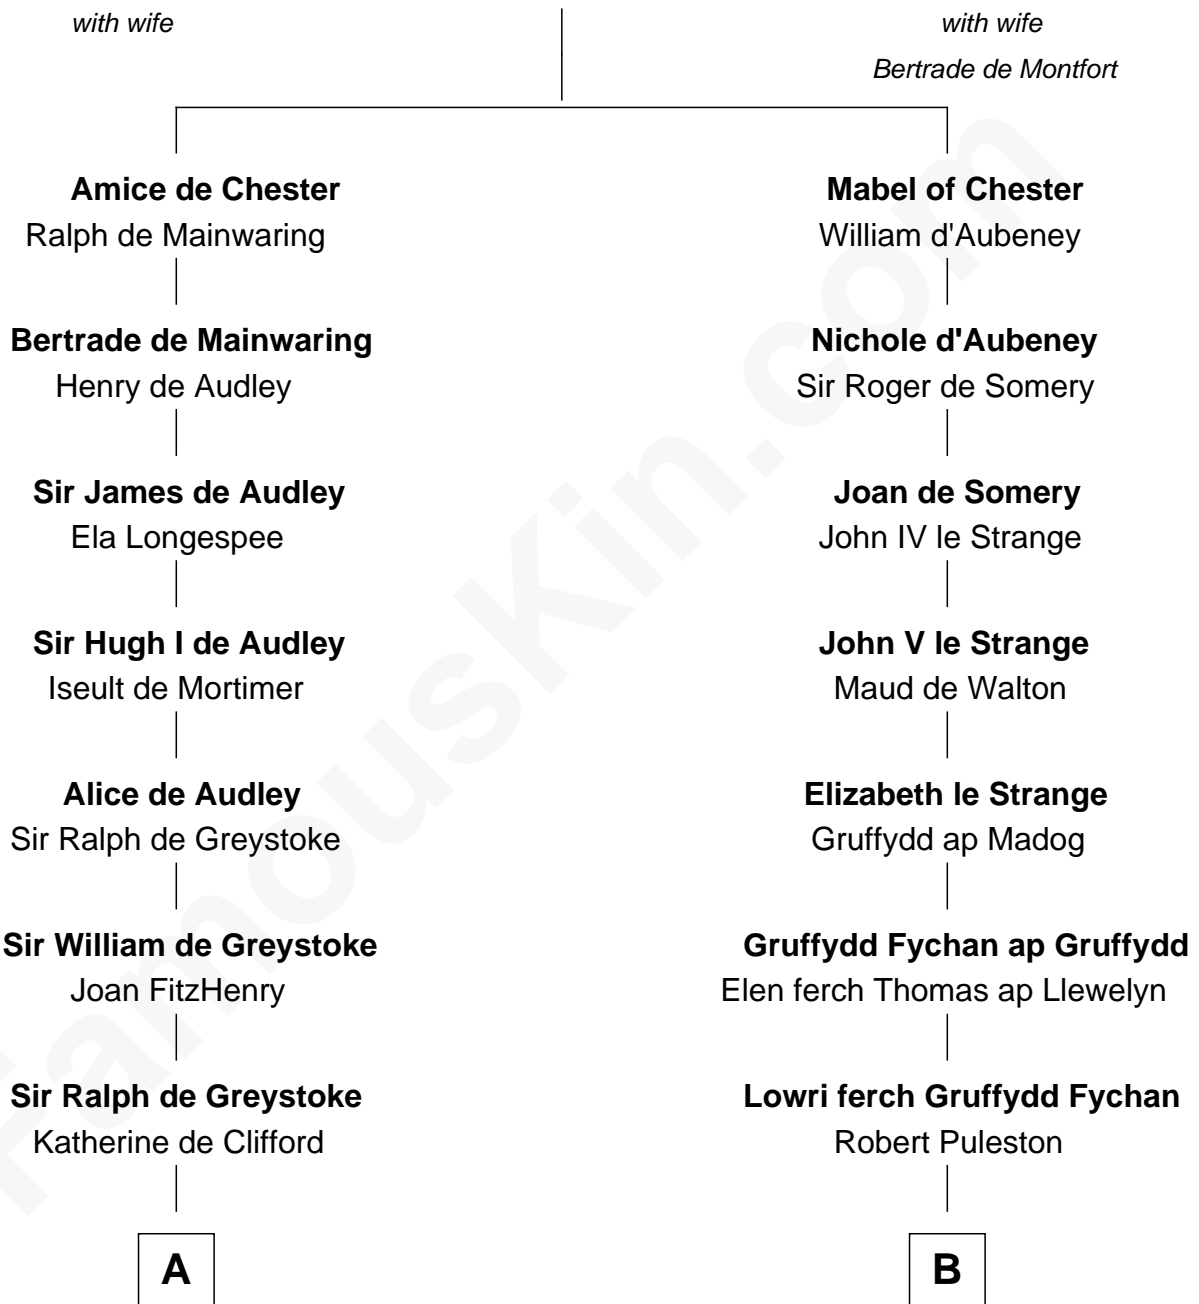

FamousKin.com Relationship Chart of

Arthur Ryerson

RMS Titanic Victim

13th cousin 8 times removed of

Samuel Appleton

(c1586 - 1670) Great Migration Immigrant 1636

Hugh de Kevelioc

C

Elinor Asfordby

Thomas Cock

Catherine Cock

Martin Ryerson

Thomas Ryerson

Mary Turner

Joseph Turner Ryerson

Ellen Griffin Larned

Arthur Ryerson

RMS Titanic Victim

FamousKin.com