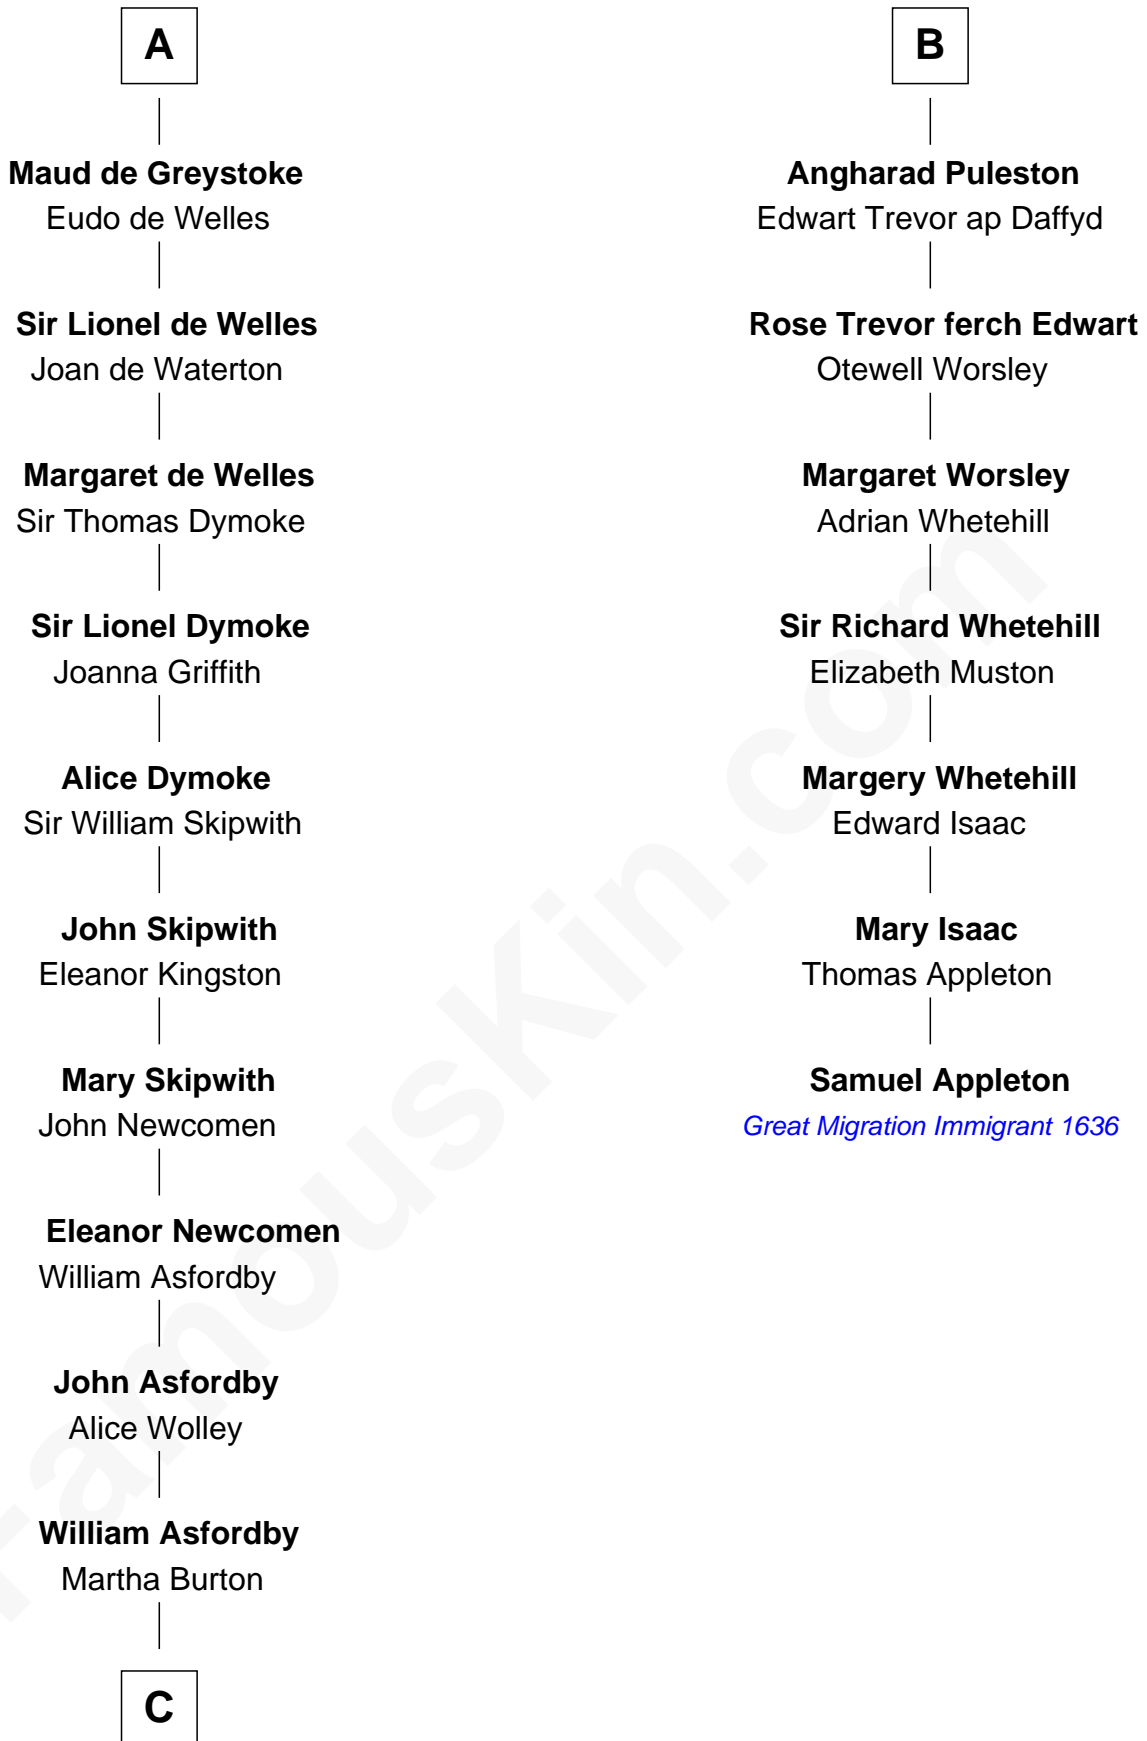

FamousKin.com Relationship Chart of

Arthur Ryerson

RMS Titanic Victim

13th cousin 8 times removed of

Samuel Appleton

(c1586 - 1670) Great Migration Immigrant 1636

Hugh de Kevelioc

C

Elinor Asfordby

Thomas Cock

Catherine Cock

Martin Ryerson

Thomas Ryerson

Mary Turner

Joseph Turner Ryerson

Ellen Griffin Larned

Arthur Ryerson

RMS Titanic Victim

FamousKin.com