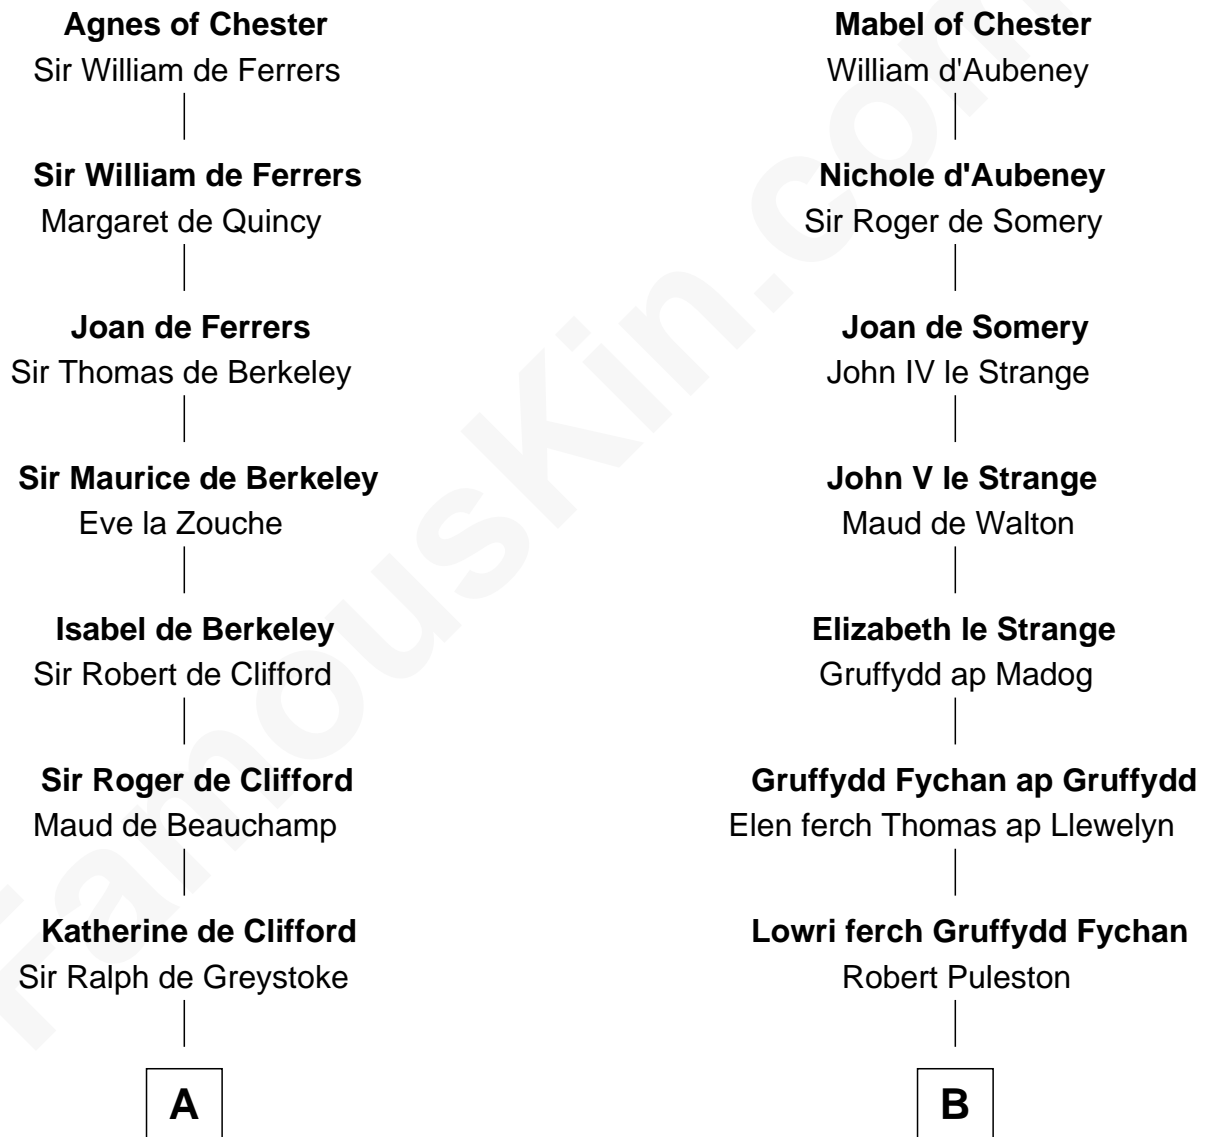

# FamousKin.com Relationship Chart of

**Arthur Ryerson**

*RMS Titanic Victim*

13th cousin 8 times removed of

**Samuel Appleton**

*(c1586 - 1670) Great Migration Immigrant 1636*

**Bertrade de Montfort**

Hugh de Kevelioc

**C**

**Elinor Asfordby**

Thomas Cock

**Catherine Cock**

Martin Ryerson

**Thomas Ryerson**

Mary Turner

**Joseph Turner Ryerson**

Ellen Griffin Larned

**Arthur Ryerson**

*RMS Titanic Victim*