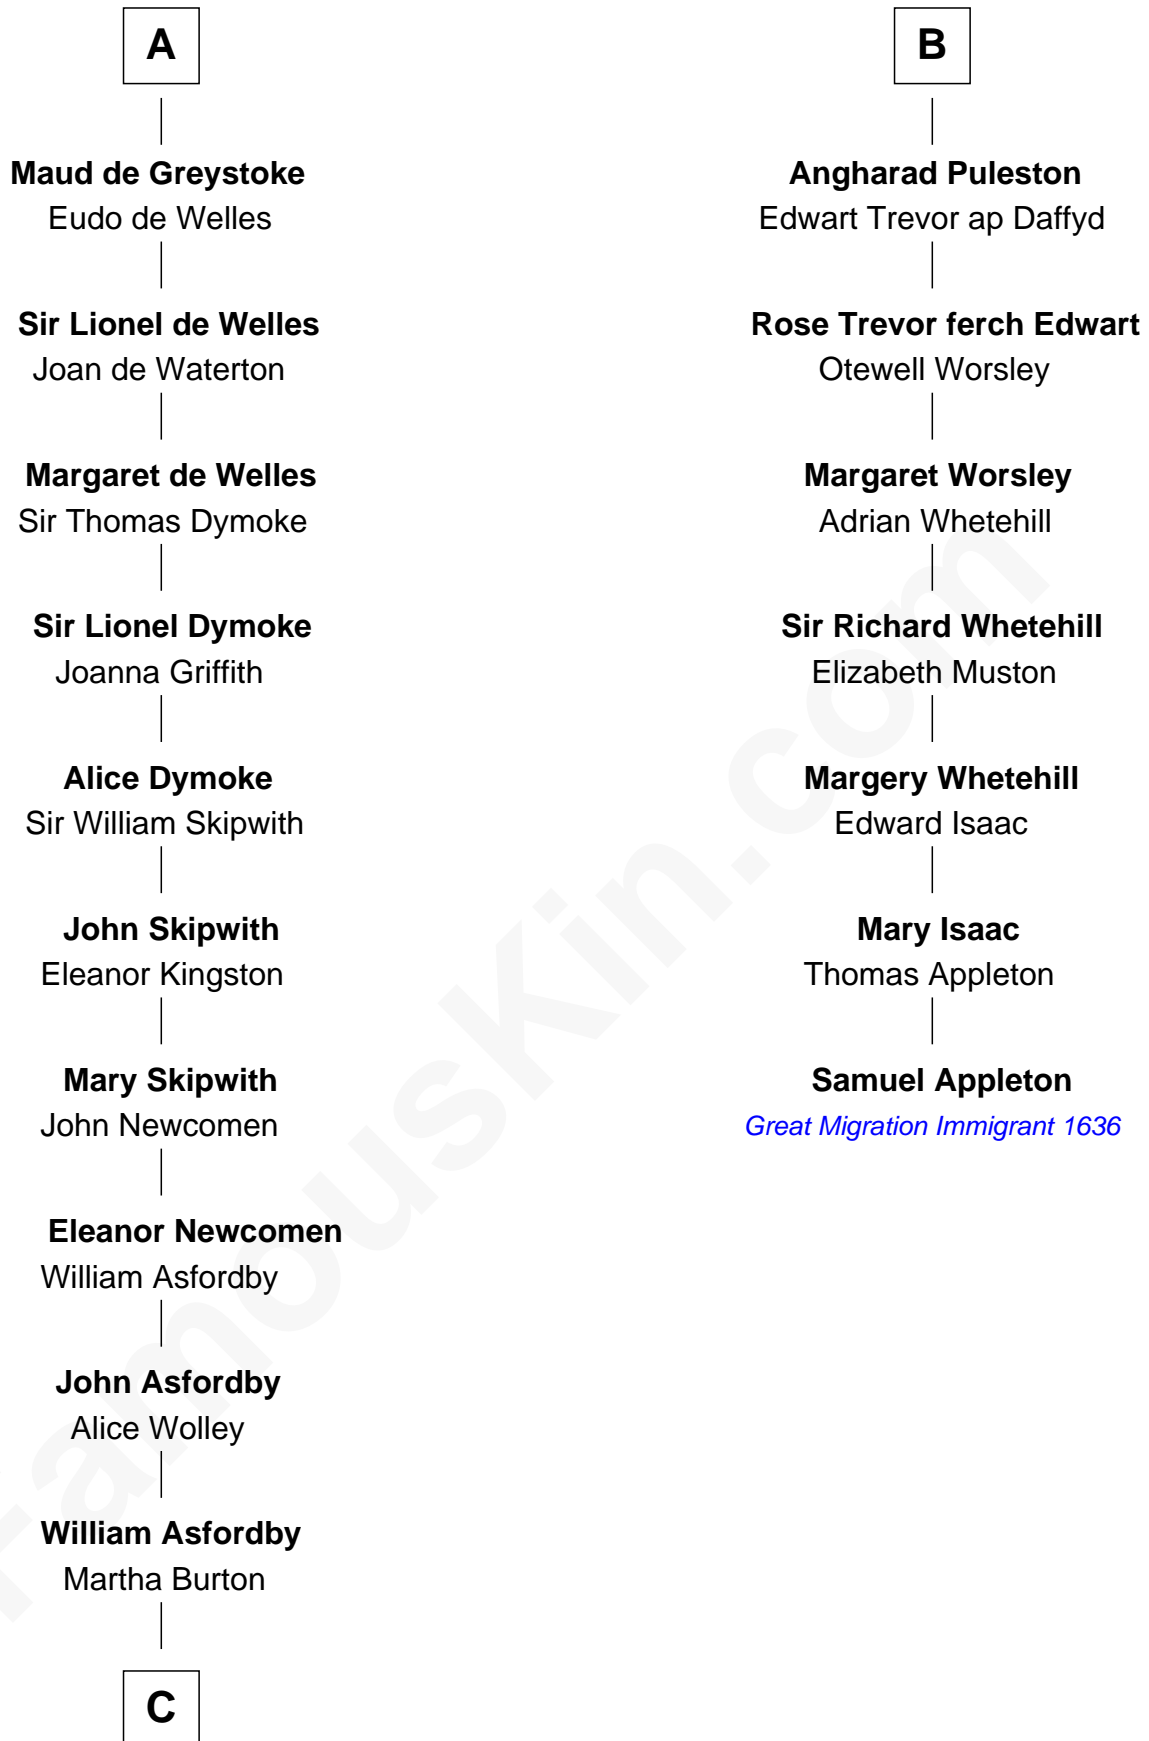

# FamousKin.com Relationship Chart of

**Arthur Ryerson**

*RMS Titanic Victim*

13th cousin 8 times removed of

**Samuel Appleton**

*(c1586 - 1670) Great Migration Immigrant 1636*

**Bertrade de Montfort**

Hugh de Kevelioc

**C**

**Elinor Asfordby**

Thomas Cock

**Catherine Cock**

Martin Ryerson

**Thomas Ryerson**

Mary Turner

**Joseph Turner Ryerson**

Ellen Griffin Larned

**Arthur Ryerson**

*RMS Titanic Victim*