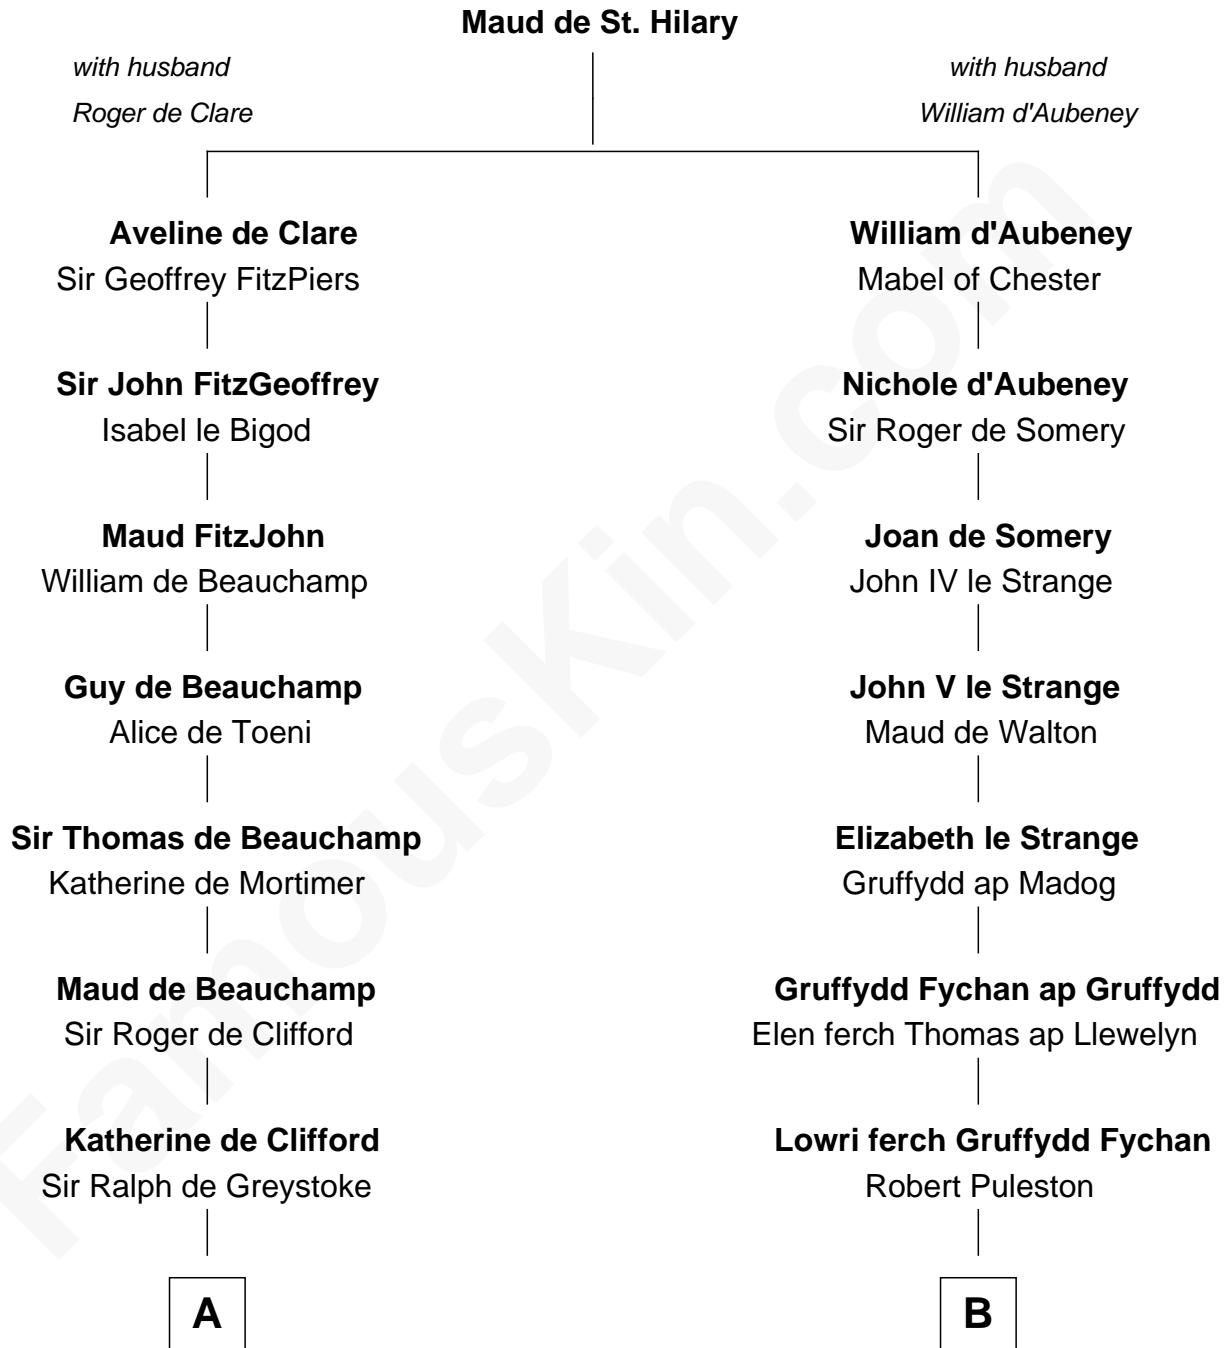

FamousKin.com Relationship Chart of

Arthur Ryerson

RMS Titanic Victim

13th cousin 8 times removed of

Samuel Appleton

(c1586 - 1670) Great Migration Immigrant 1636

C

—
Elinor Asfordby

Thomas Cock

—
Catherine Cock

Martin Ryerson

—
Thomas Ryerson

Mary Turner

—
Joseph Turner Ryerson

Ellen Griffin Larned

—
Arthur Ryerson

RMS Titanic Victim