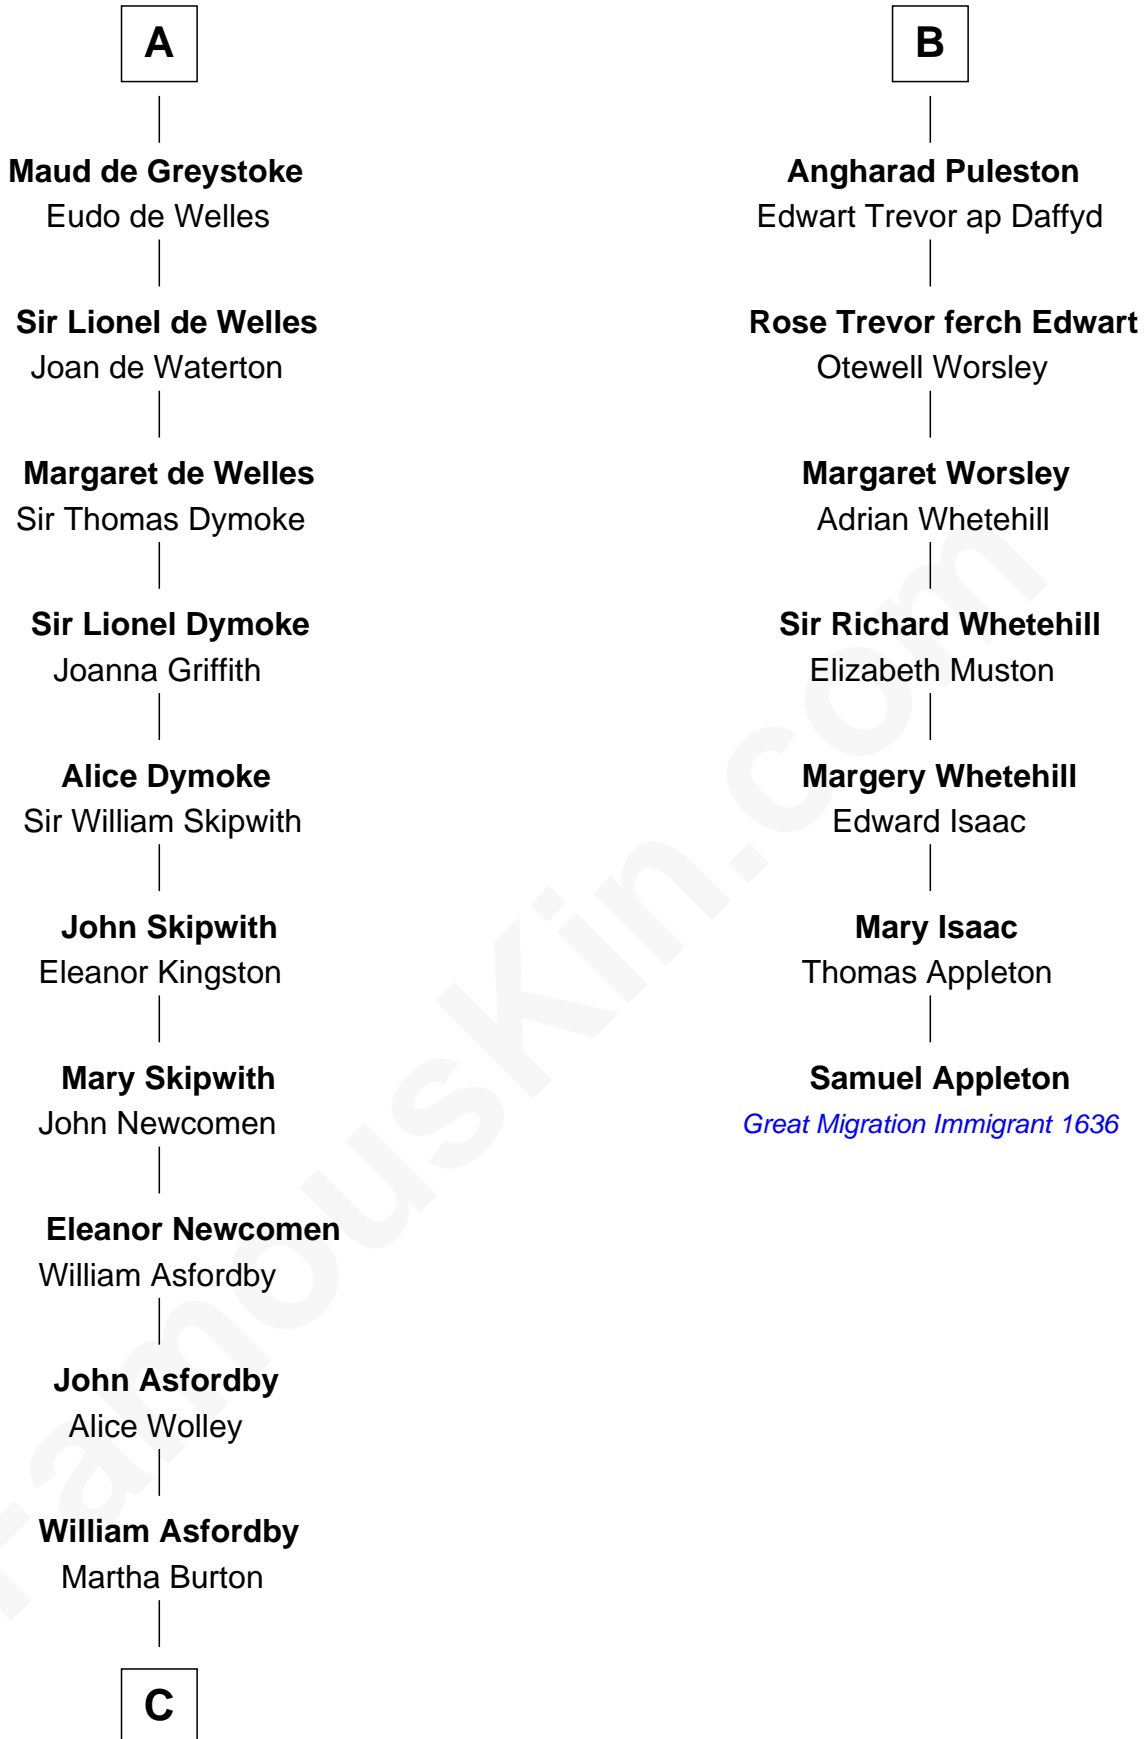

FamousKin.com Relationship Chart of

Arthur Ryerson

RMS Titanic Victim

13th cousin 8 times removed of

Samuel Appleton

(c1586 - 1670) Great Migration Immigrant 1636

C

—
Elinor Asfordby

Thomas Cock

—
Catherine Cock

Martin Ryerson

—
Thomas Ryerson

Mary Turner

—
Joseph Turner Ryerson

Ellen Griffin Larned

—
Arthur Ryerson

RMS Titanic Victim