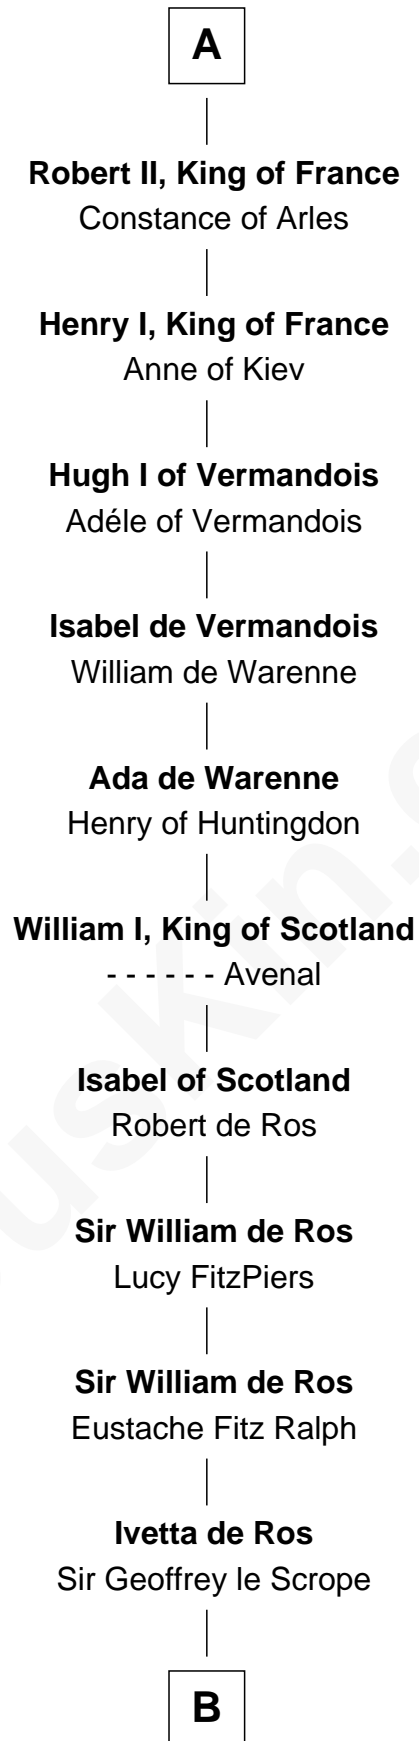

# FamousKin.com Relationship Chart of

**Arthur Ryerson**

*RMS Titanic Victim*

32nd Great-grandson of

**Charlemagne**

*King of the Franks*

**Charlemagne**  
Hildegard of Vinzgouw

—  
**Pepin, King of Italy**

—  
**Bernard of Italy**  
Cunegonde of Laon

—  
**Pepin of Vermandois**

—  
**Herbert I of Vermandois**  
Bertha de Morvois

—  
**Beatrice of Vermandois**  
Robert I, King of France

—  
**Hugh the Great**  
Hedwig of Saxony

—  
**Hugh Capet**  
Adelaide of Aquitaine

**A**

**B**

**Sir Stephen le Scrope**

Isabel - - - - -

**Joan le Scrope**

William Pert

**Isabel Pert**

Martin Ryerson

**Thomas Ryerson**

Mary Turner

**Joseph Turner Ryerson**

Ellen Griffin Larned

**Arthur Ryerson**

*RMS Titanic Victim*