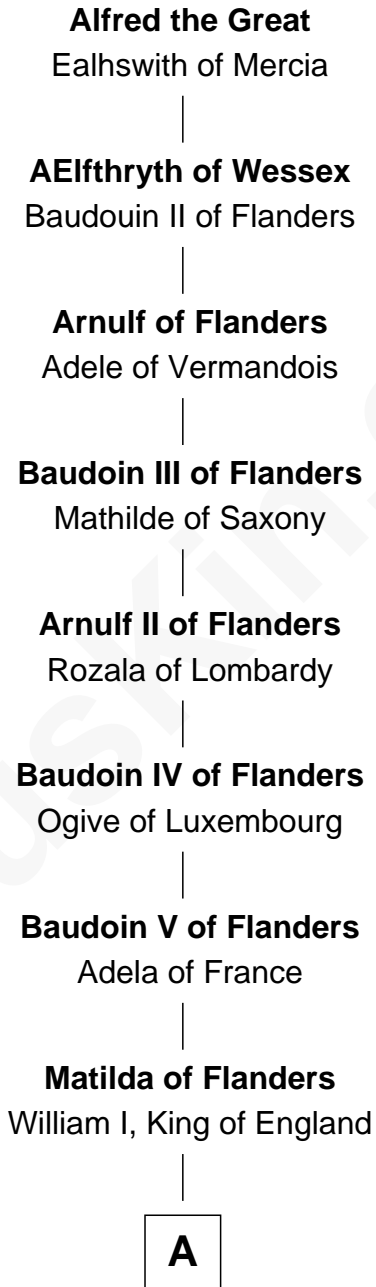

FamousKin.com Relationship Chart of

Arthur Ryerson

RMS Titanic Victim

30th Great-grandson of

Alfred the Great

King of the Anglo-Saxons

A

Henry I, King of England

Maud of Scotland

Maud of England

Geoffrey Plantagenet

Henry II, King of England

Eleanor of Aquitaine

John, King of England

Isabelle of Angoulême

Henry III, King of England

Eleanor of Provence

Edmund Plantagenet

Blanche of Artois

Henry Plantagenet

Maud de Chaworth

Joan of Lancaster

John de Mowbray

John de Mowbray

Joseph Turner Ryerson

Ellen Griffin Larned

Arthur Ryerson

RMS Titanic Victim