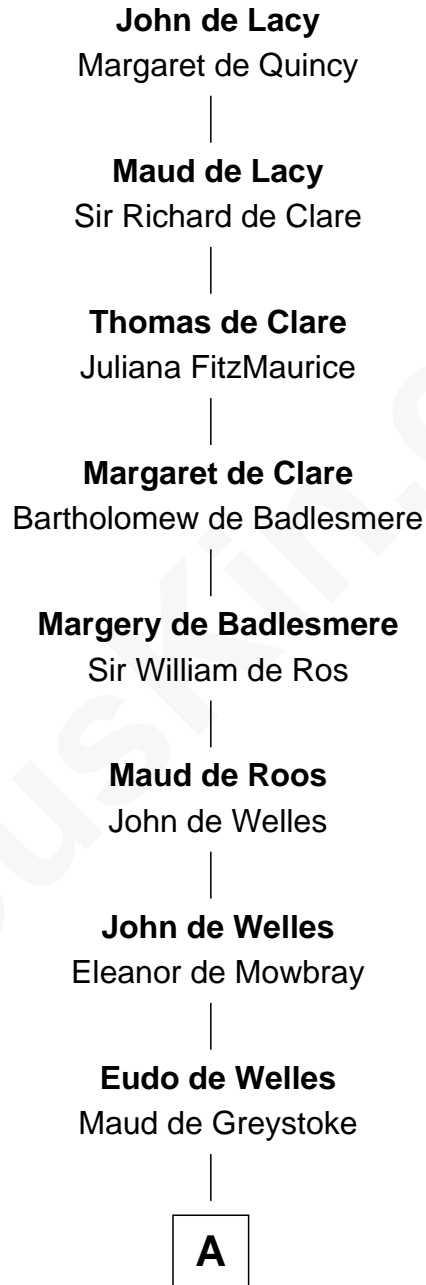

# FamousKin.com Relationship Chart of

**Arthur Ryerson**

*RMS Titanic Victim*

19th Great-grandson of

**John de Lacy**

*Magna Carta Surety*

**A**

**Sir Lionel de Welles**

Joan de Waterton

**Margaret de Welles**

Sir Thomas Dymoke

**Sir Lionel Dymoke**

Joanna Griffith

**Alice Dymoke**

Sir William Skipwith

**John Skipwith**

Eleanor Kingston

**Mary Skipwith**

John Newcomen

**Eleanor Newcomen**

William Asfordby

**John Asfordby**

Alice Wolley

**William Asfordby**

Mary Turner

—  
**Joseph Turner Ryerson**

Ellen Griffin Larned

—  
**Arthur Ryerson**

*RMS Titanic Victim*

FamousKin.com