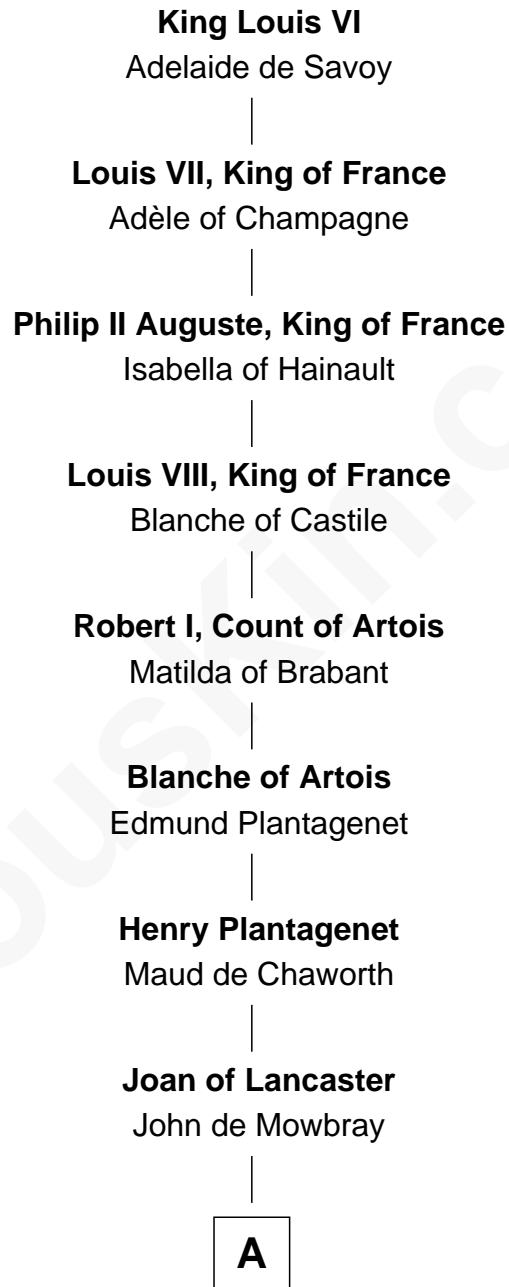

# FamousKin.com Relationship Chart of

**Arthur Ryerson**

*RMS Titanic Victim*

22nd Great-grandson of

**King Louis VI**

*King of France*

**A**

**John de Mowbray**  
Elizabeth de Segrave

**Eleanor de Mowbray**  
John de Welles

**Eudo de Welles**  
Maud de Greystoke

**Sir Lionel de Welles**  
Joan de Waterton

**Margaret de Welles**  
Sir Thomas Dymoke

**Sir Lionel Dymoke**  
Joanna Griffith

**Alice Dymoke**  
Sir William Skipwith

**John Skipwith**  
Eleanor Kingston

**Mary Skipwith**  
John Newcomen

**Eleanor Newcomen**  
William Asfordby

**B**

**B**

|  
**John Asfordby**

Alice Wolley

|  
**Joseph Turner Ryerson**

Ellen Griffin Larned

|  
**Arthur Ryerson**

*RMS Titanic Victim*