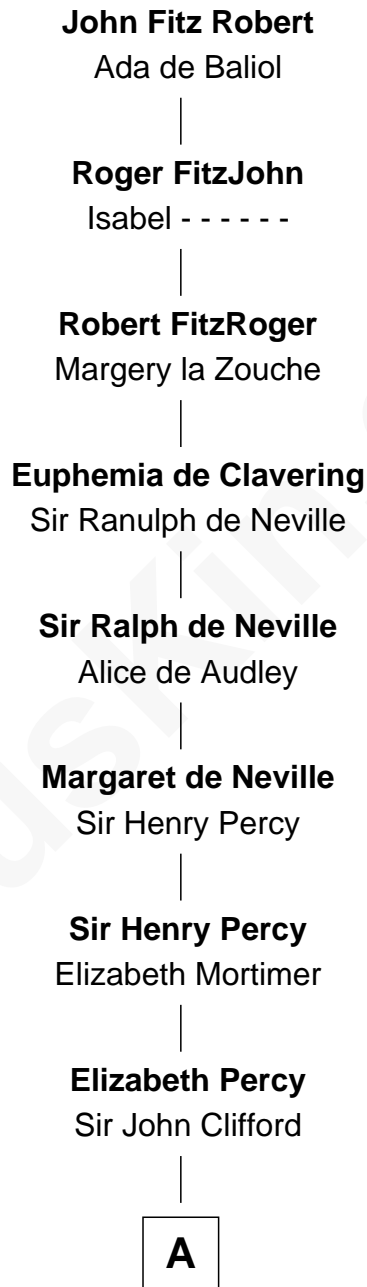

FamousKin.com Relationship Chart of

Arthur Ryerson

RMS Titanic Victim

20th Great-grandson of

John Fitz Robert

Magna Carta Surety

A

—
Mary Clifford

Sir Philip Wentworth

—
Elizabeth Wentworth

Sir Martin de la See

—
Elizabeth de la See

Roger Kelke

—
Christopher Kelke

Isabel Girlington

—
Christopher Kelke

Martin Ryerson

—
Thomas Ryerson

Mary Turner

—
Joseph Turner Ryerson

Ellen Griffin Larned

—
Arthur Ryerson

RMS Titanic Victim