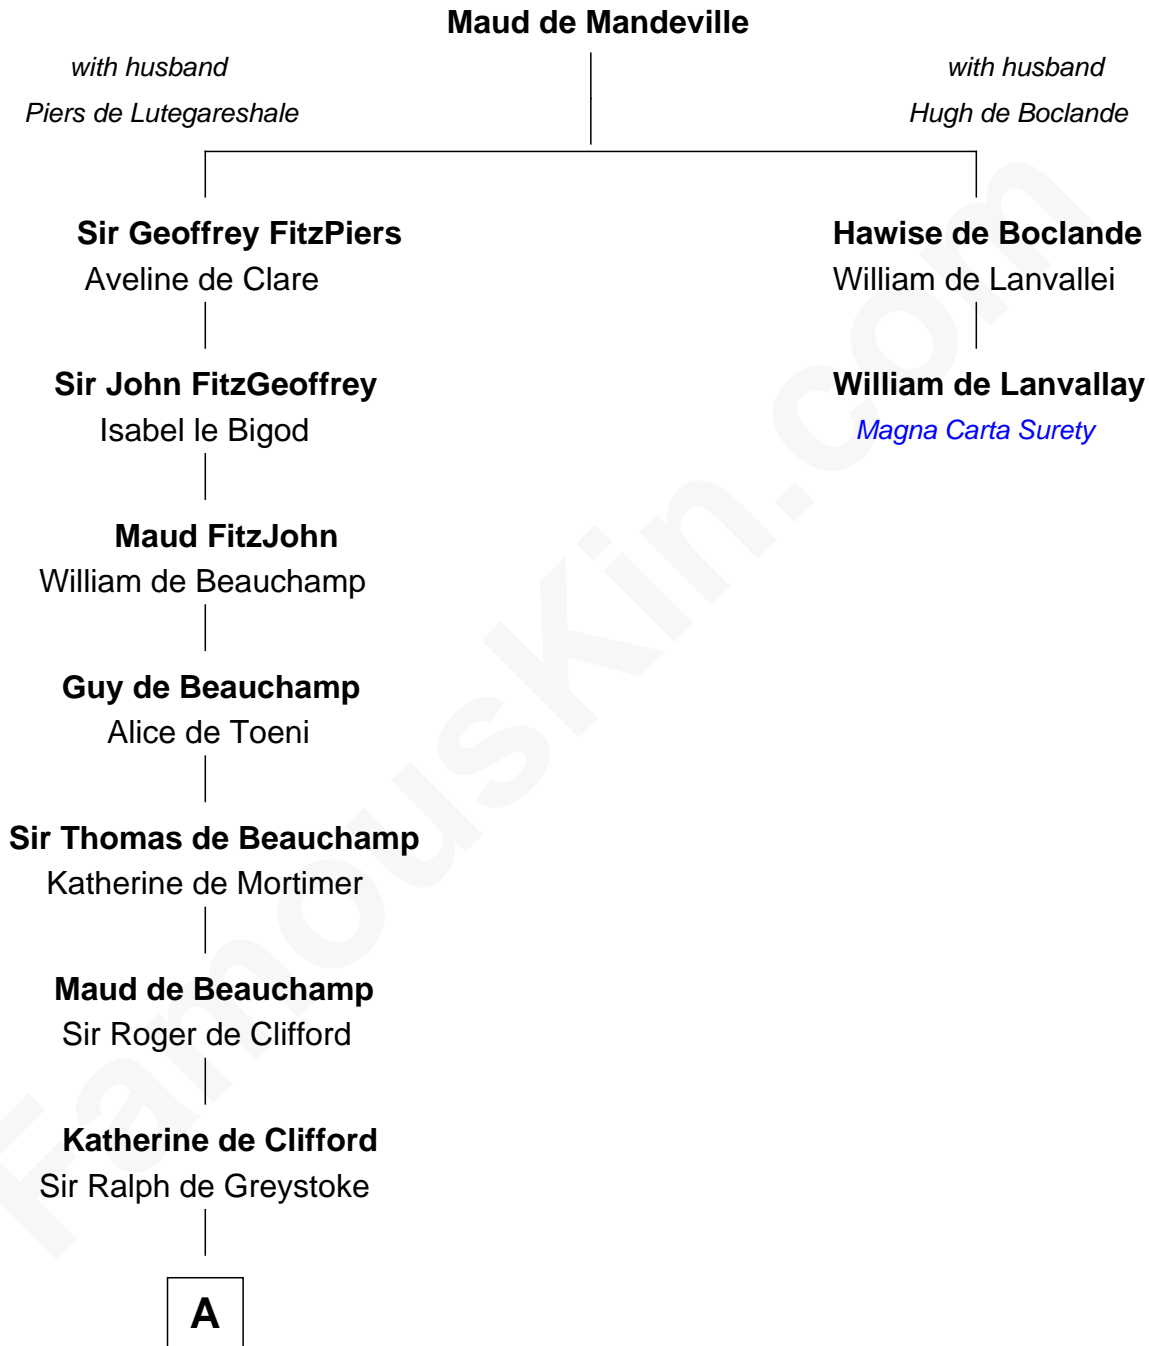

FamousKin.com Relationship Chart of

Arthur Ryerson

RMS Titanic Victim

1st cousin 20 times removed of

William de Lanvallay

Magna Carta Surety

B

—
Elinor Asfordby

Thomas Cock

—
Catherine Cock

Martin Ryerson

—
Thomas Ryerson

Mary Turner

—
Joseph Turner Ryerson

Ellen Griffin Larned

—
Arthur Ryerson

RMS Titanic Victim