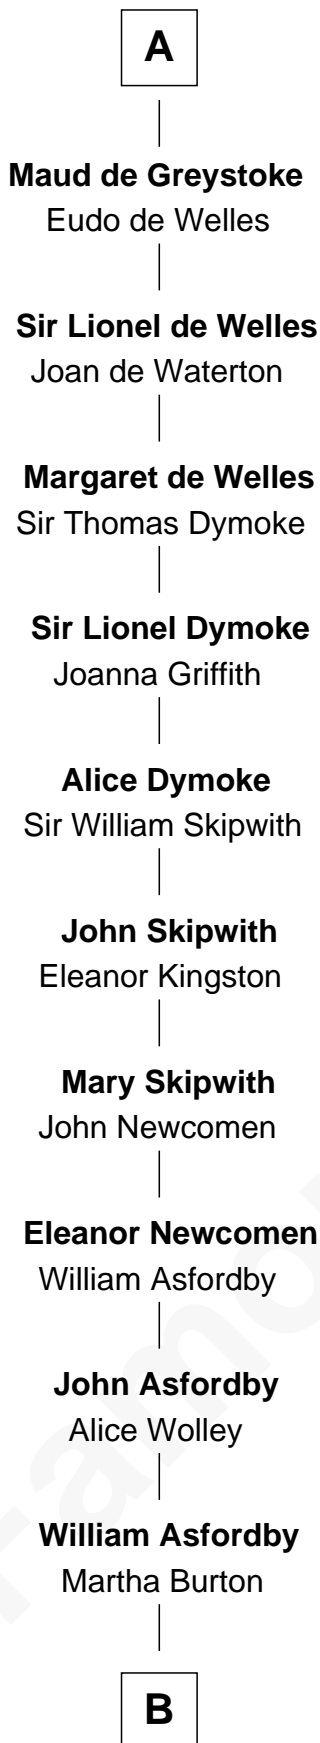

FamousKin.com Relationship Chart of

Arthur Ryerson

RMS Titanic Victim

1st cousin 20 times removed of

William de Lanvallay

Magna Carta Surety

B

—
Elinor Asfordby

Thomas Cock

—
Catherine Cock

Martin Ryerson

—
Thomas Ryerson

Mary Turner

—
Joseph Turner Ryerson

Ellen Griffin Larned

—
Arthur Ryerson

RMS Titanic Victim