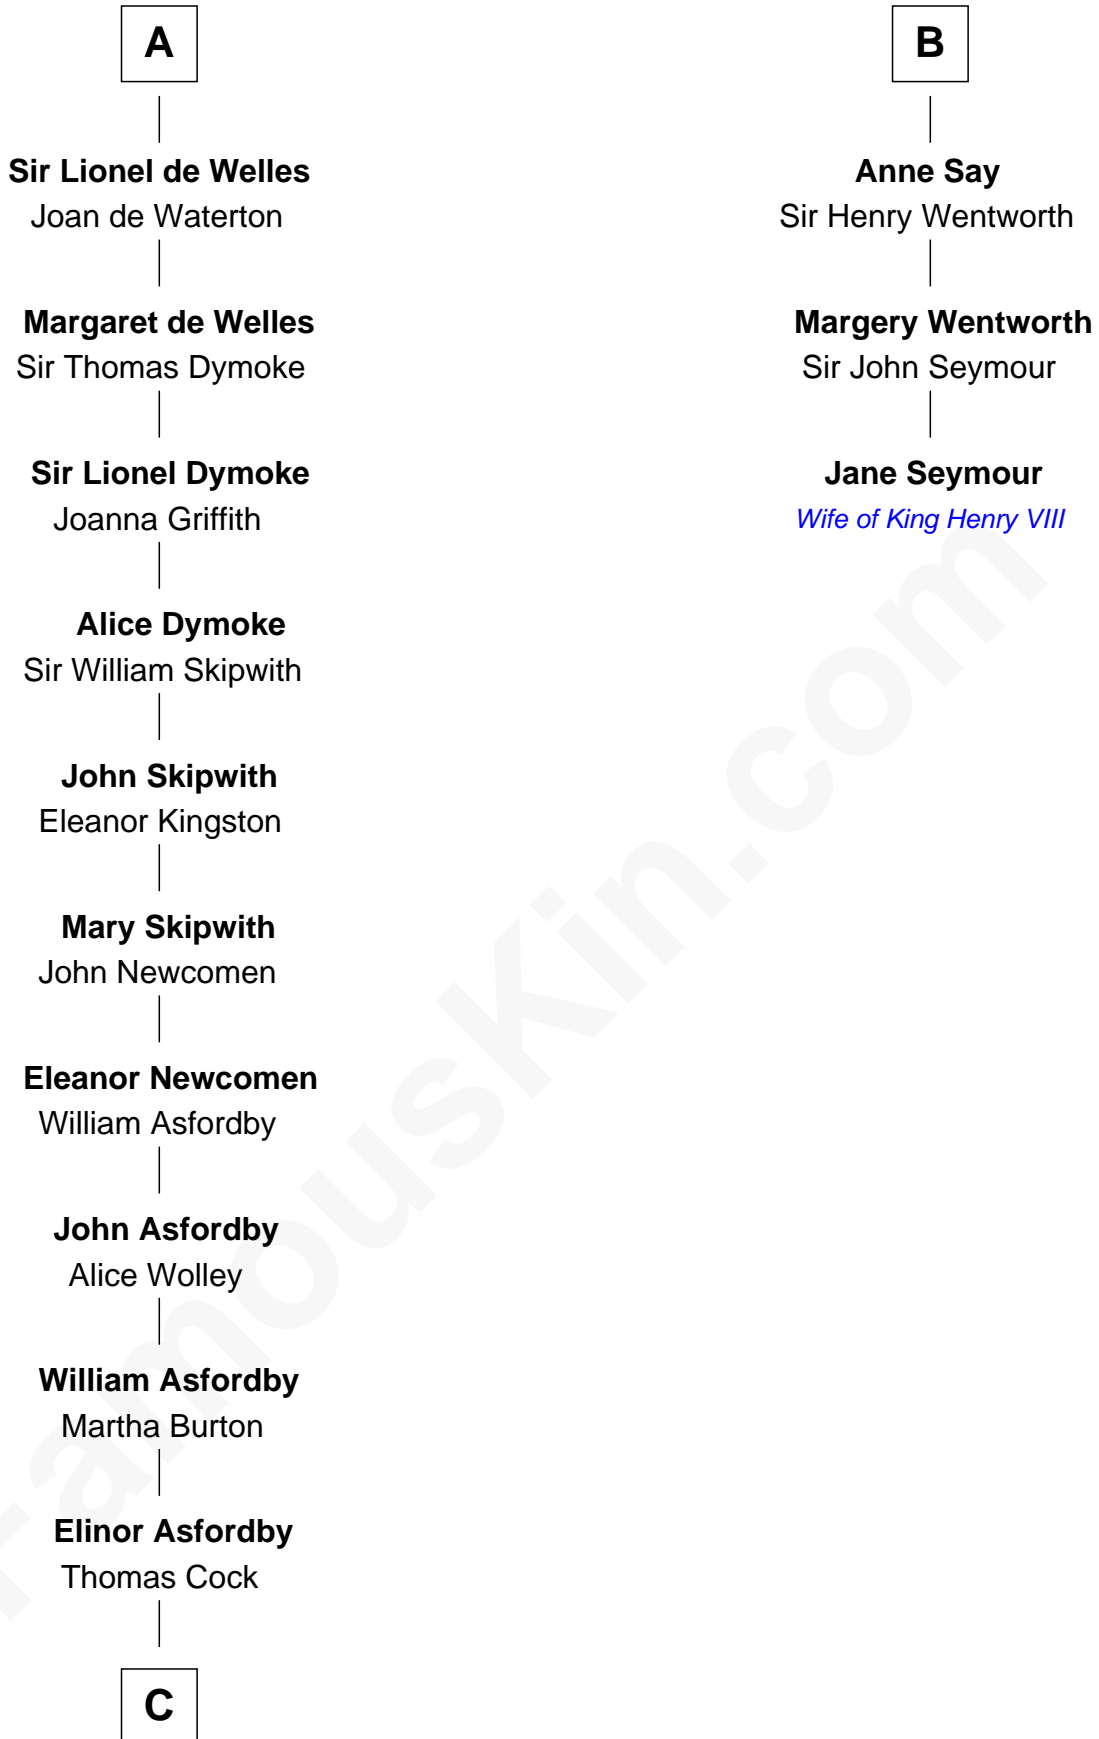

# FamousKin.com Relationship Chart of

**Arthur Ryerson**

*RMS Titanic Victim*

9th cousin 11 times removed of

**Jane Seymour**

*3rd Wife of King Henry VIII*

**Sir Humphrey de Bohun**

Maud of Eu

**C**

—  
**Catherine Cock**

Martin Ryerson

—  
**Thomas Ryerson**

Mary Turner

—  
**Joseph Turner Ryerson**

Ellen Griffin Larned

—  
**Arthur Ryerson**

*RMS Titanic Victim*